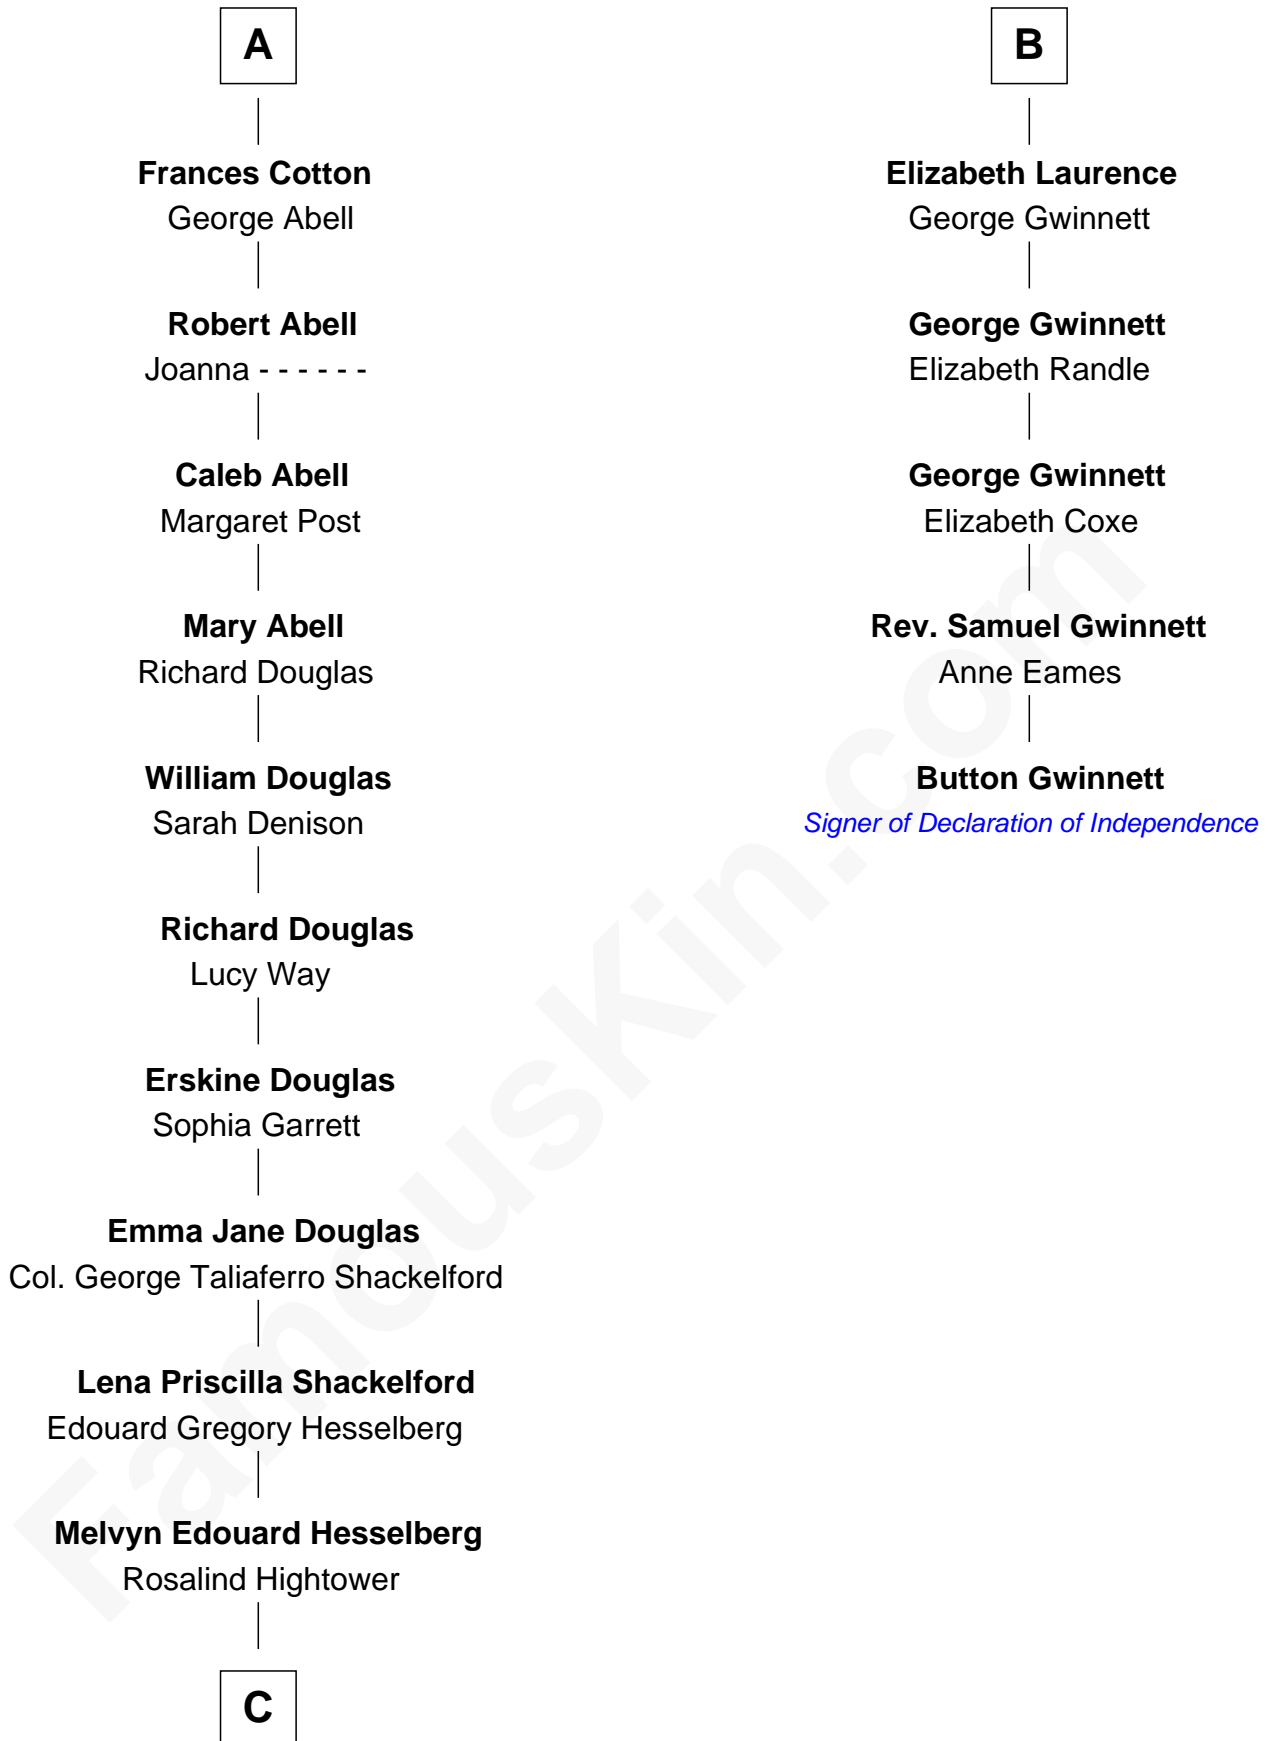

FamousKin.com Relationship Chart of

Illeana Douglas

TV and Movie Actress

11th cousin 7 times removed of

Button Gwinnett

Signer of the Declaration of Independence

Sir Walter Devereux

Elizabeth Bromwich

C

Gregory Hesselberg

Joan Georgescu

Illeana Douglas

TV and Movie Actress

FamousKin.com