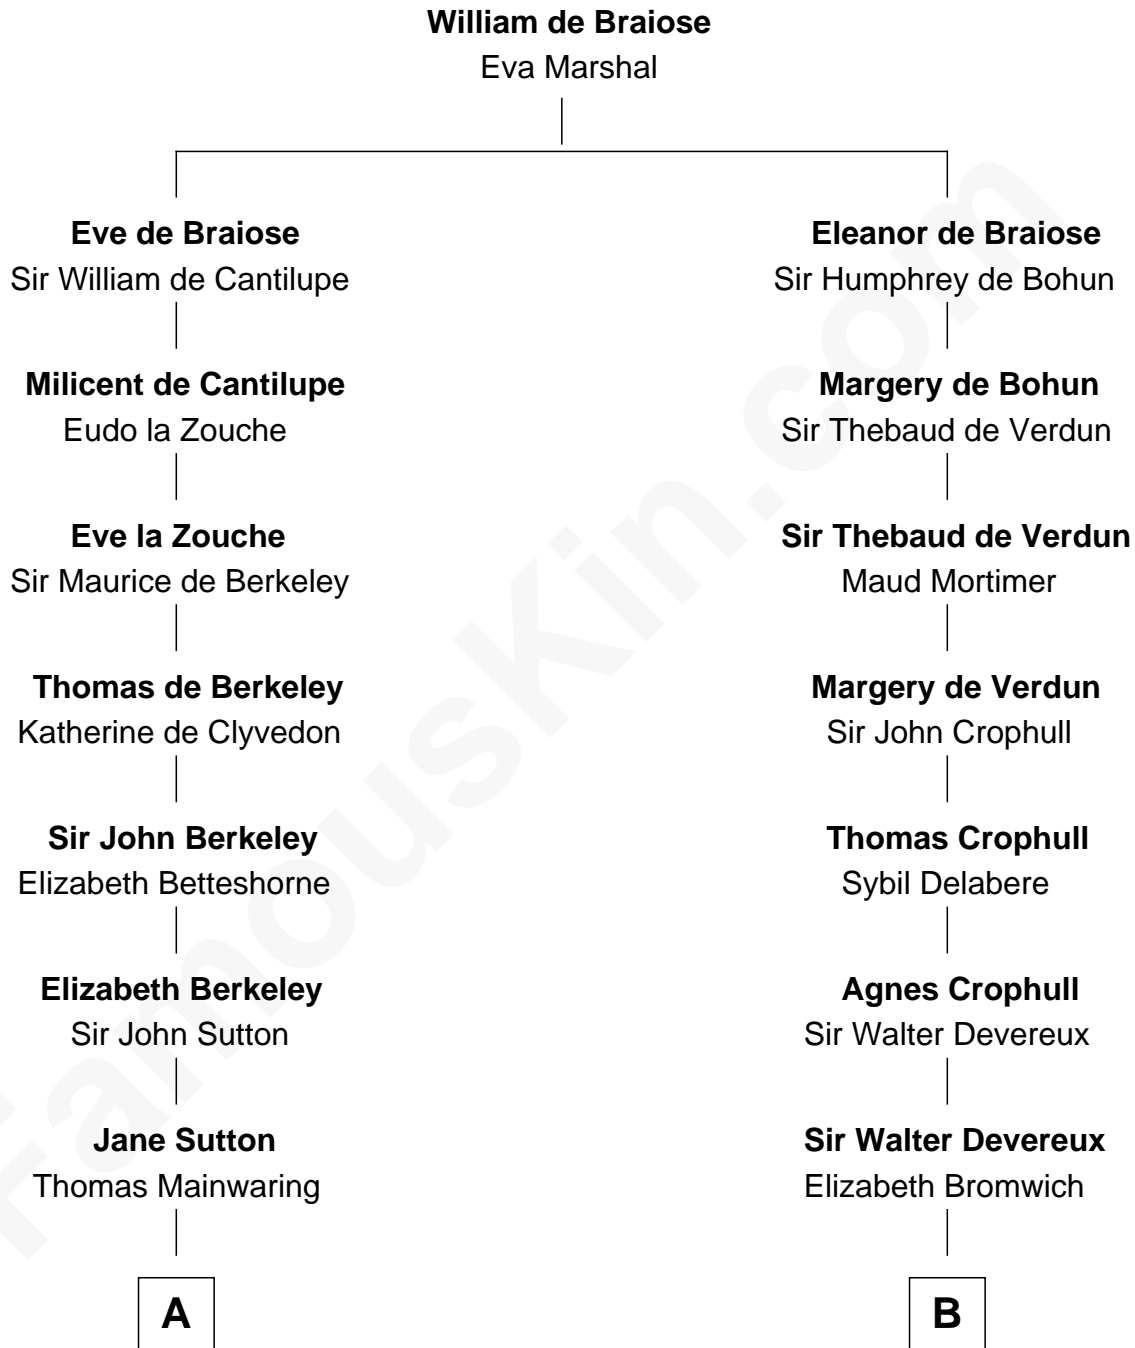

FamousKin.com Relationship Chart of

Illeana Douglas

TV and Movie Actress

18th cousin 3 times removed of

Button Gwinnett

Signer of the Declaration of Independence

C

Emma Jane Douglas
Col. George Taliaferro Shackelford

Lena Priscilla Shackelford
Edouard Gregory Hesselberg

Melvyn Edouard Hesselberg
Rosalind Hightower

Gregory Hesselberg
Joan Georgescu

Illeana Douglas
TV and Movie Actress

D

Rev. Samuel Gwinnett
Anne Eames

Button Gwinnett
Signer of Declaration of Independence