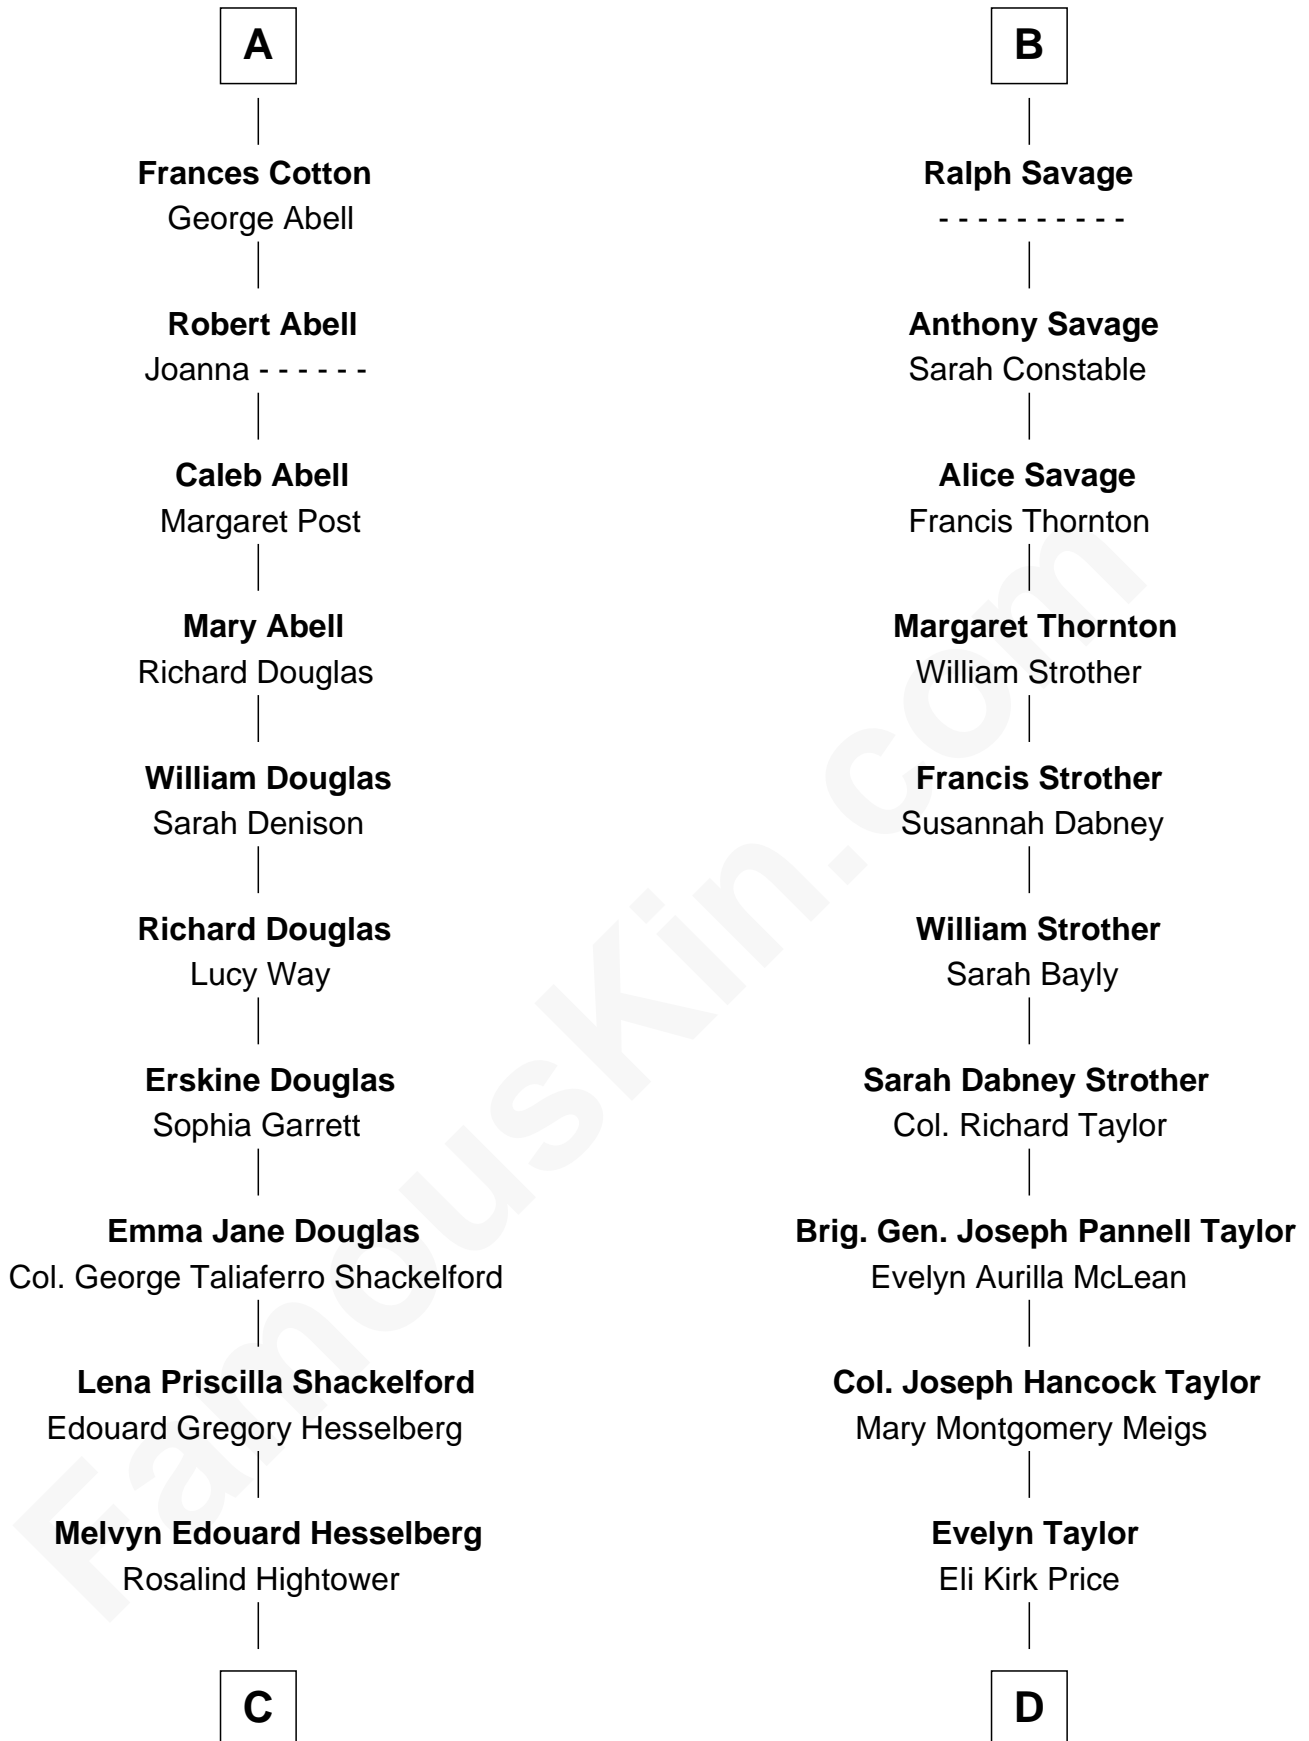

FamousKin.com Relationship Chart of

Ileana Douglas

TV and Movie Actress

18th cousin 1 time removed of

Parker Stevenson

TV and Movie Actor

Sir Edmund Ferrers

Ellen Roche

FamousKin.com