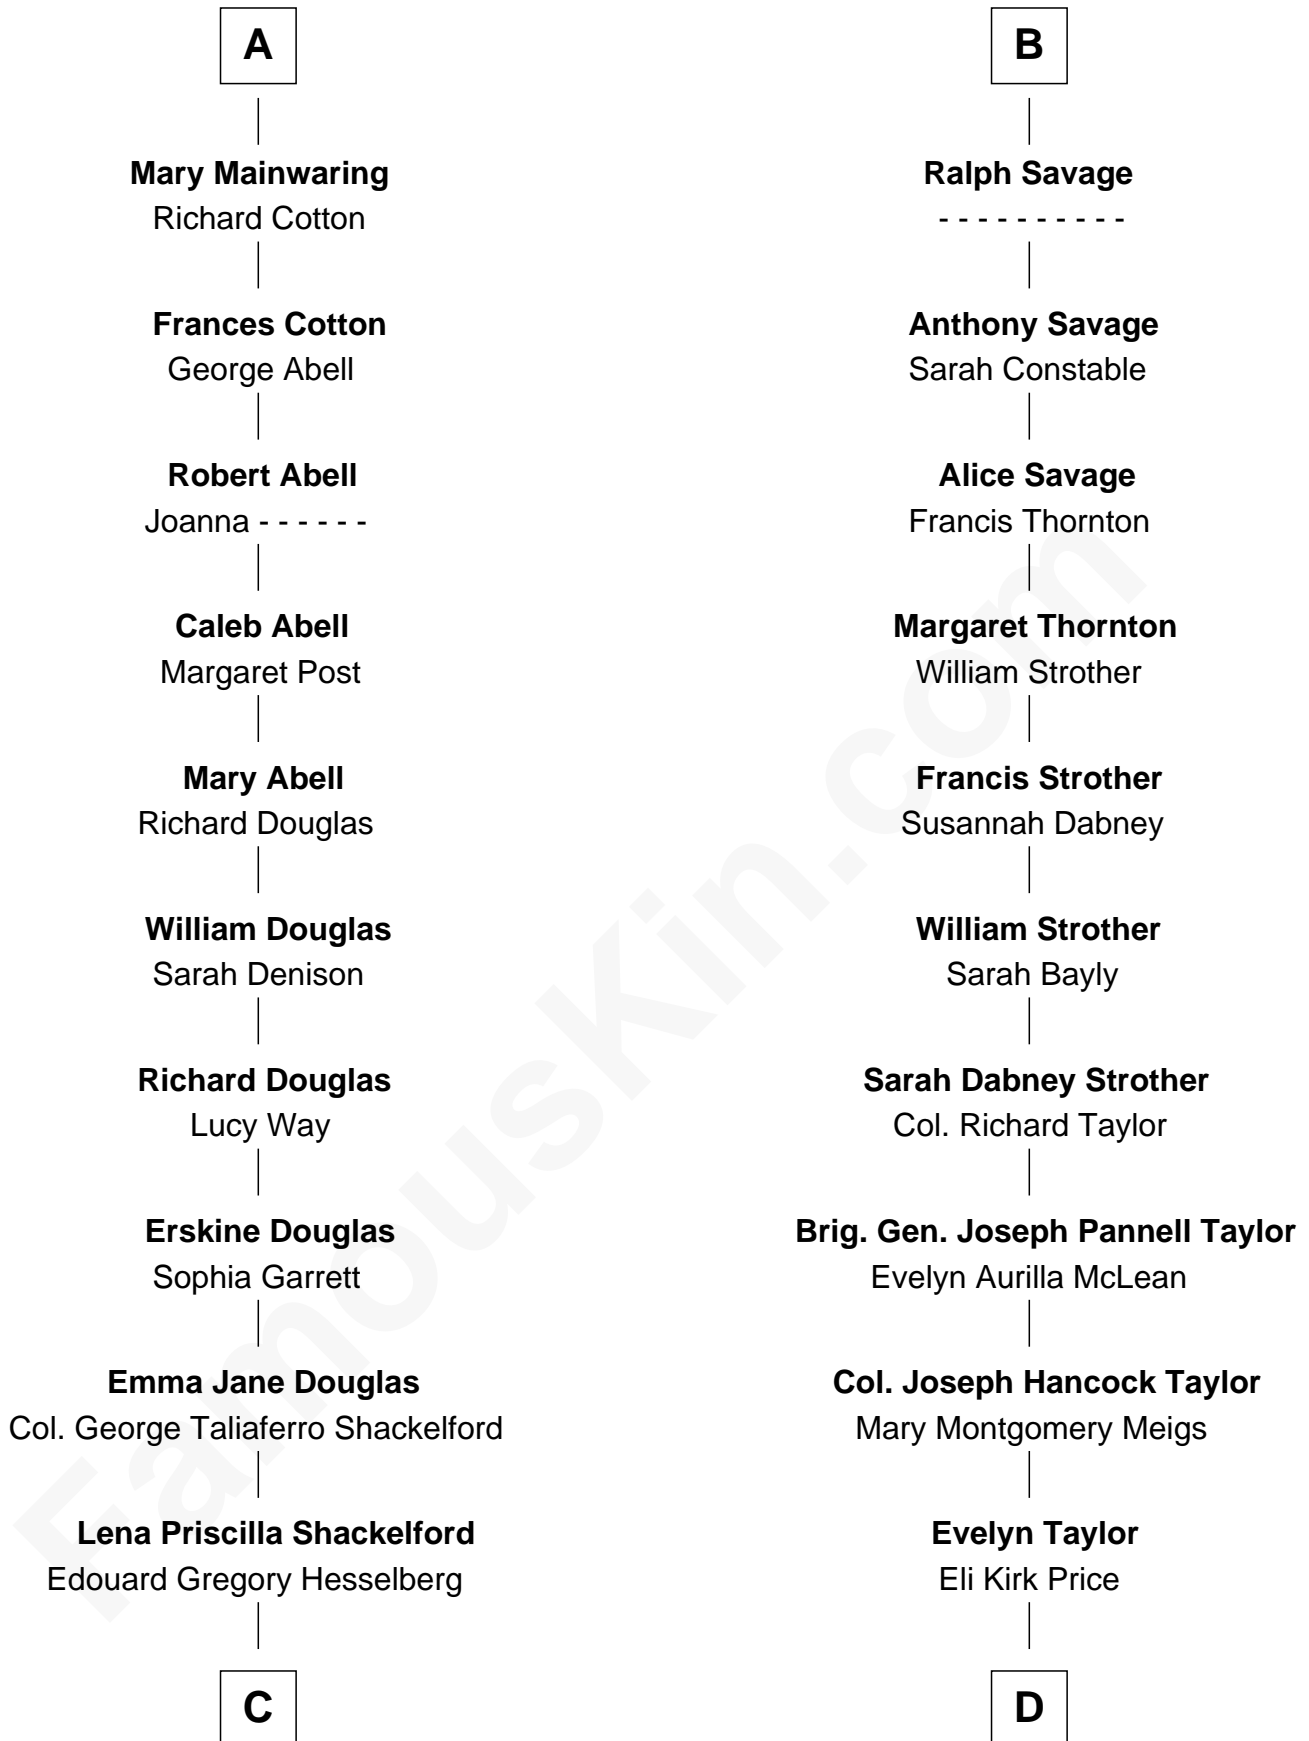

# FamousKin.com Relationship Chart of

**Ileana Douglas**

*TV and Movie Actress*

19th cousin of

**Parker Stevenson**

*TV and Movie Actor*

**Sir Richard Fitzalan**

Elizabeth de Bohun

**Joan Fitzalan**  
Sir William Beauchamp

**Joan Beauchamp**  
James Butler

**Elizabeth Butler**  
John Talbot

**Ann Talbot**  
Sir Henry Vernon

**Elizabeth Vernon**  
Sir Robert Corbet

**Dorothy Corbet**  
Sir Richard Mainwaring

**Sir Arthur Mainwaring**  
Margaret Mainwaring

**A**

**Elizabeth Fitzalan**  
Sir Robert Goushill

**Joan Goushill**  
Sir Thomas Stanley

**Katherine Stanley**  
Sir John Savage

**Sir Christopher Savage**  
Anne Stanley

**Sir Christopher Savage**  
Anne Lygon

**Francis Savage**  
Anne Sheldon

**Walter Savage**  
Elizabeth Hall

**B**

FamousKin.com