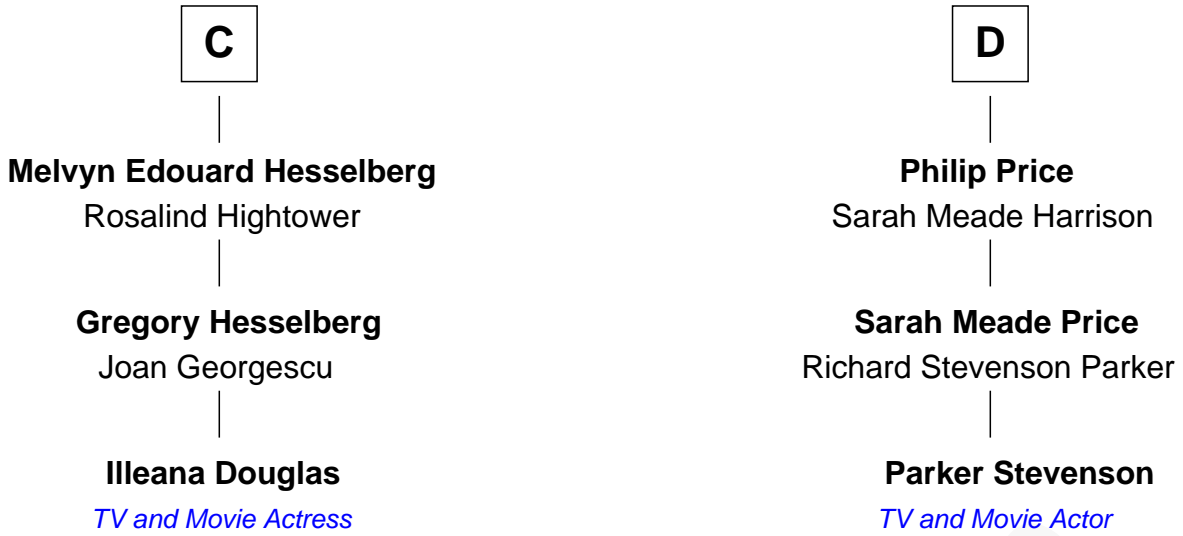

# FamousKin.com Relationship Chart of

**Ileana Douglas**

*TV and Movie Actress*

19th cousin of

**Parker Stevenson**

*TV and Movie Actor*

**Sir Richard Fitzalan**

Elizabeth de Bohun

**Joan Fitzalan**  
Sir William Beauchamp

**Joan Beauchamp**  
James Butler

**Elizabeth Butler**  
John Talbot

**Ann Talbot**  
Sir Henry Vernon

**Elizabeth Vernon**  
Sir Robert Corbet

**Dorothy Corbet**  
Sir Richard Mainwaring

**Sir Arthur Mainwaring**  
Margaret Mainwaring

**A**

**Elizabeth Fitzalan**  
Sir Robert Goushill

**Joan Goushill**  
Sir Thomas Stanley

**Katherine Stanley**  
Sir John Savage

**Sir Christopher Savage**  
Anne Stanley

**Sir Christopher Savage**  
Anne Lygon

**Francis Savage**  
Anne Sheldon

**Walter Savage**  
Elizabeth Hall

**B**

FamousKin.com