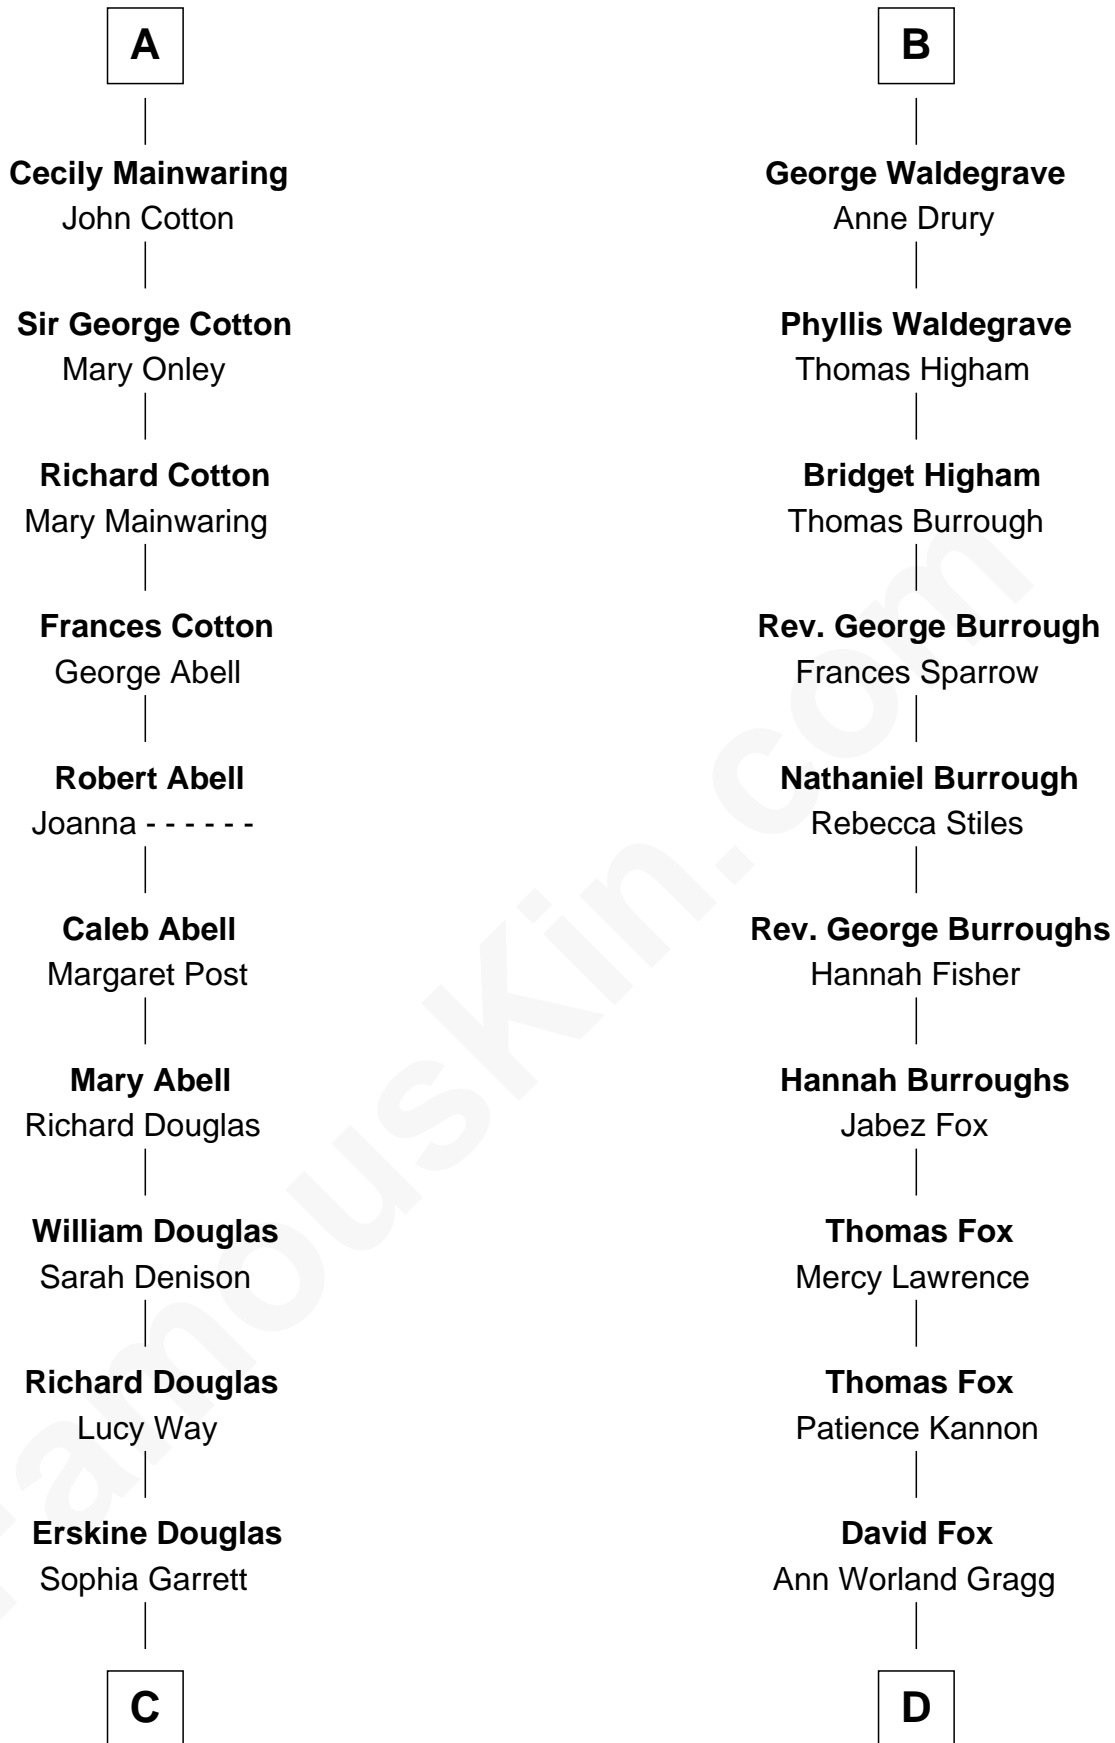

FamousKin.com Relationship Chart of

Ileana Douglas

TV and Movie Actress

21st cousin of

Bob Moore

Co-Founder, Bob's Red Mill

Sir Ralph de Goushill

Hawise FitzWarin

Sir Roger Wentworth

Henry Wentworth

Elizabeth Howard

Margery Wentworth

Sir William Waldegrave

B

C

Emma Jane Douglas
Col. George Taliaferro Shackelford

Lena Priscilla Shackelford
Edouard Gregory Hesselberg

Melvyn Edouard Hesselberg
Rosalind Hightower

Gregory Hesselberg
Joan Georgescu

Illeana Douglas
TV and Movie Actress

D

Morris Fox
Sarah A. Smith

Violette Fox
Daniel Francis Learnard

Clinton Morris Learnard
Gertrude Maud Yost

Doris Dell Learnard
Kenneth Earl Moore

Bob Moore
Co-Founder, Bob's Red Mill