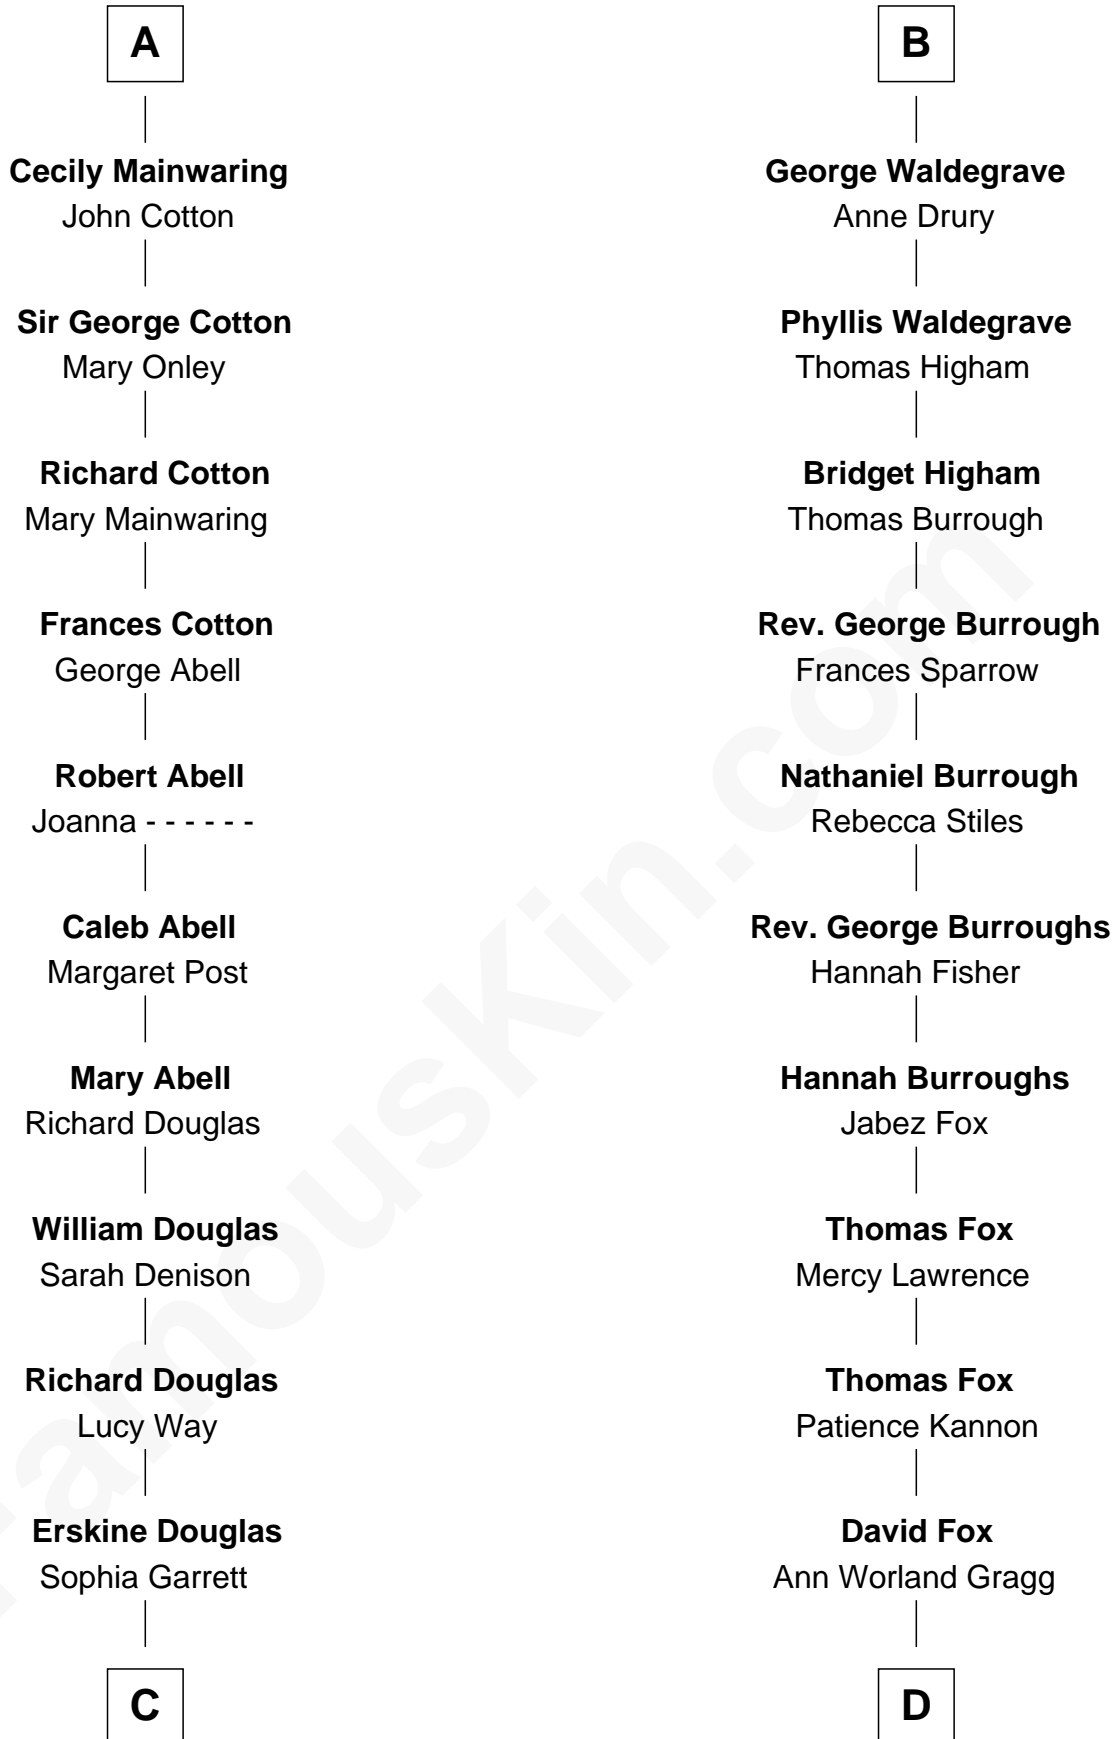

FamousKin.com Relationship Chart of

Ileana Douglas

TV and Movie Actress

21st cousin of

Bob Moore

Co-Founder, Bob's Red Mill

Sir Hugh le Despencer

Isabella de Beauchamp

Margaret de Goushill

Sir Philip le Despencer

Joan de Cobham

Sir Philip le Despencer

Elizabeth - - - - -

Sir Philip le Despencer

Elizabeth de Tibetot

Margery Despencer

Sir Roger Wentworth

Henry Wentworth

Elizabeth Howard

Margery Wentworth

Sir William Waldegrave

B

C

Emma Jane Douglas
Col. George Taliaferro Shackelford

Lena Priscilla Shackelford
Edouard Gregory Hesselberg

Melvyn Edouard Hesselberg
Rosalind Hightower

Gregory Hesselberg
Joan Georgescu

Illeana Douglas
TV and Movie Actress

D

Morris Fox
Sarah A. Smith

Violette Fox
Daniel Francis Learnard