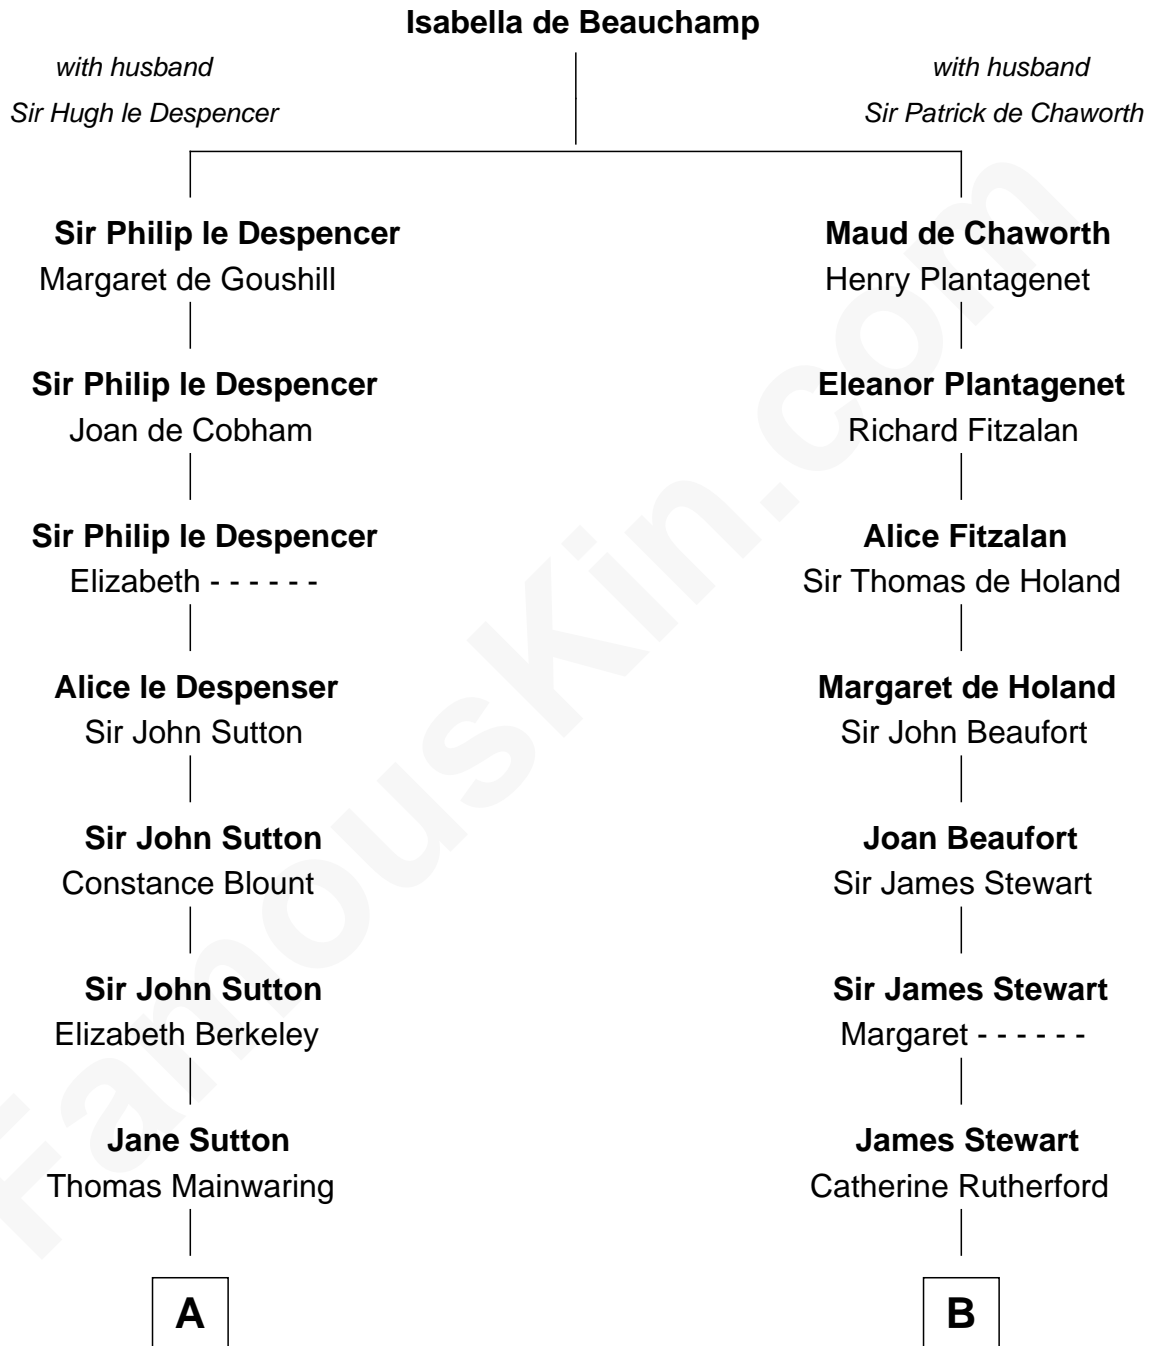

FamousKin.com Relationship Chart of

Illeana Douglas

TV and Movie Actress

19th cousin 2 times removed of

Johnny Mercer

Songwriter and Co-Founder of Capitol Records

C

Emma Jane Douglas
Col. George Taliaferro Shackelford

Lena Priscilla Shackelford
Edouard Gregory Hesselberg

Melvyn Edouard Hesselberg
Rosalind Hightower

Gregory Hesselberg
Joan Georgescu

Illeana Douglas
TV and Movie Actress

D

George Anderson Mercer
Nanny Maury Herndon