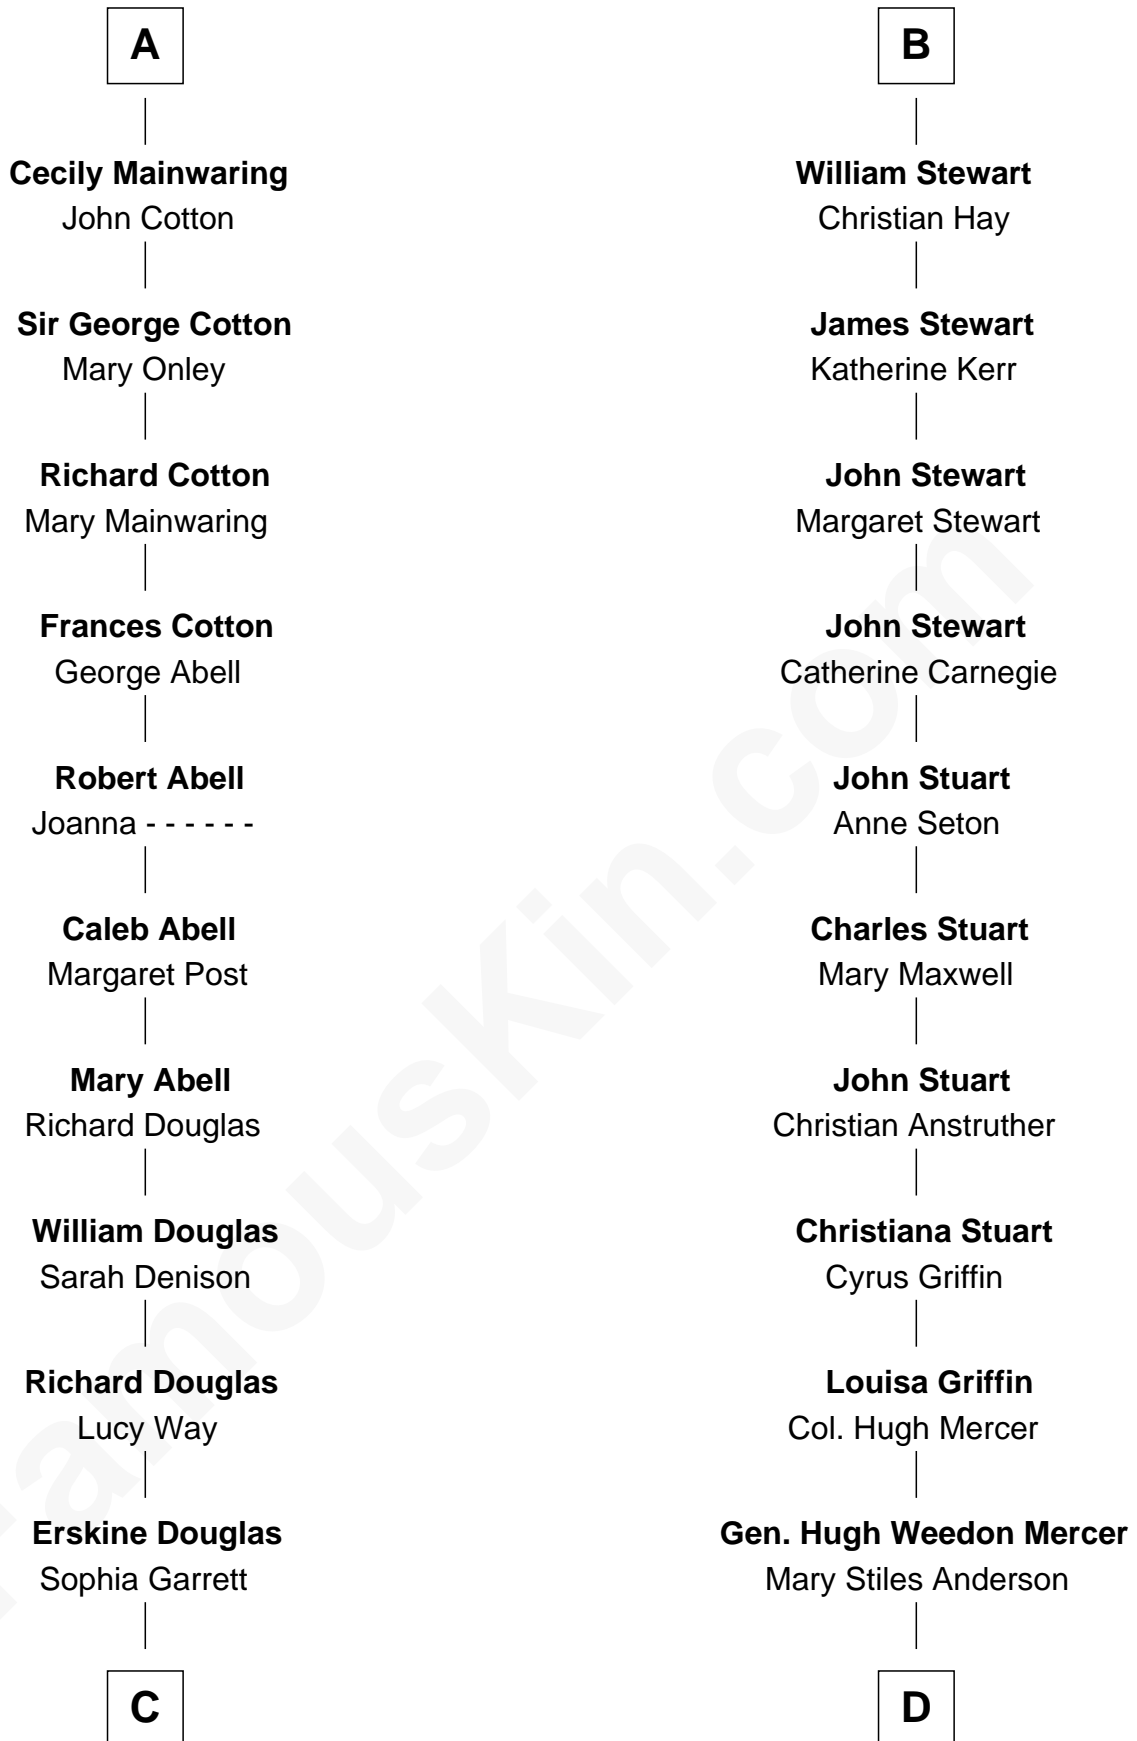

FamousKin.com Relationship Chart of

Illeana Douglas

TV and Movie Actress

19th cousin 2 times removed of

Johnny Mercer

Songwriter and Co-Founder of Capitol Records

C

Emma Jane Douglas
Col. George Taliaferro Shackelford

Lena Priscilla Shackelford
Edouard Gregory Hesselberg

Melvyn Edouard Hesselberg
Rosalind Hightower

Gregory Hesselberg
Joan Georgescu

Illeana Douglas
TV and Movie Actress

D

George Anderson Mercer
Nanny Maury Herndon