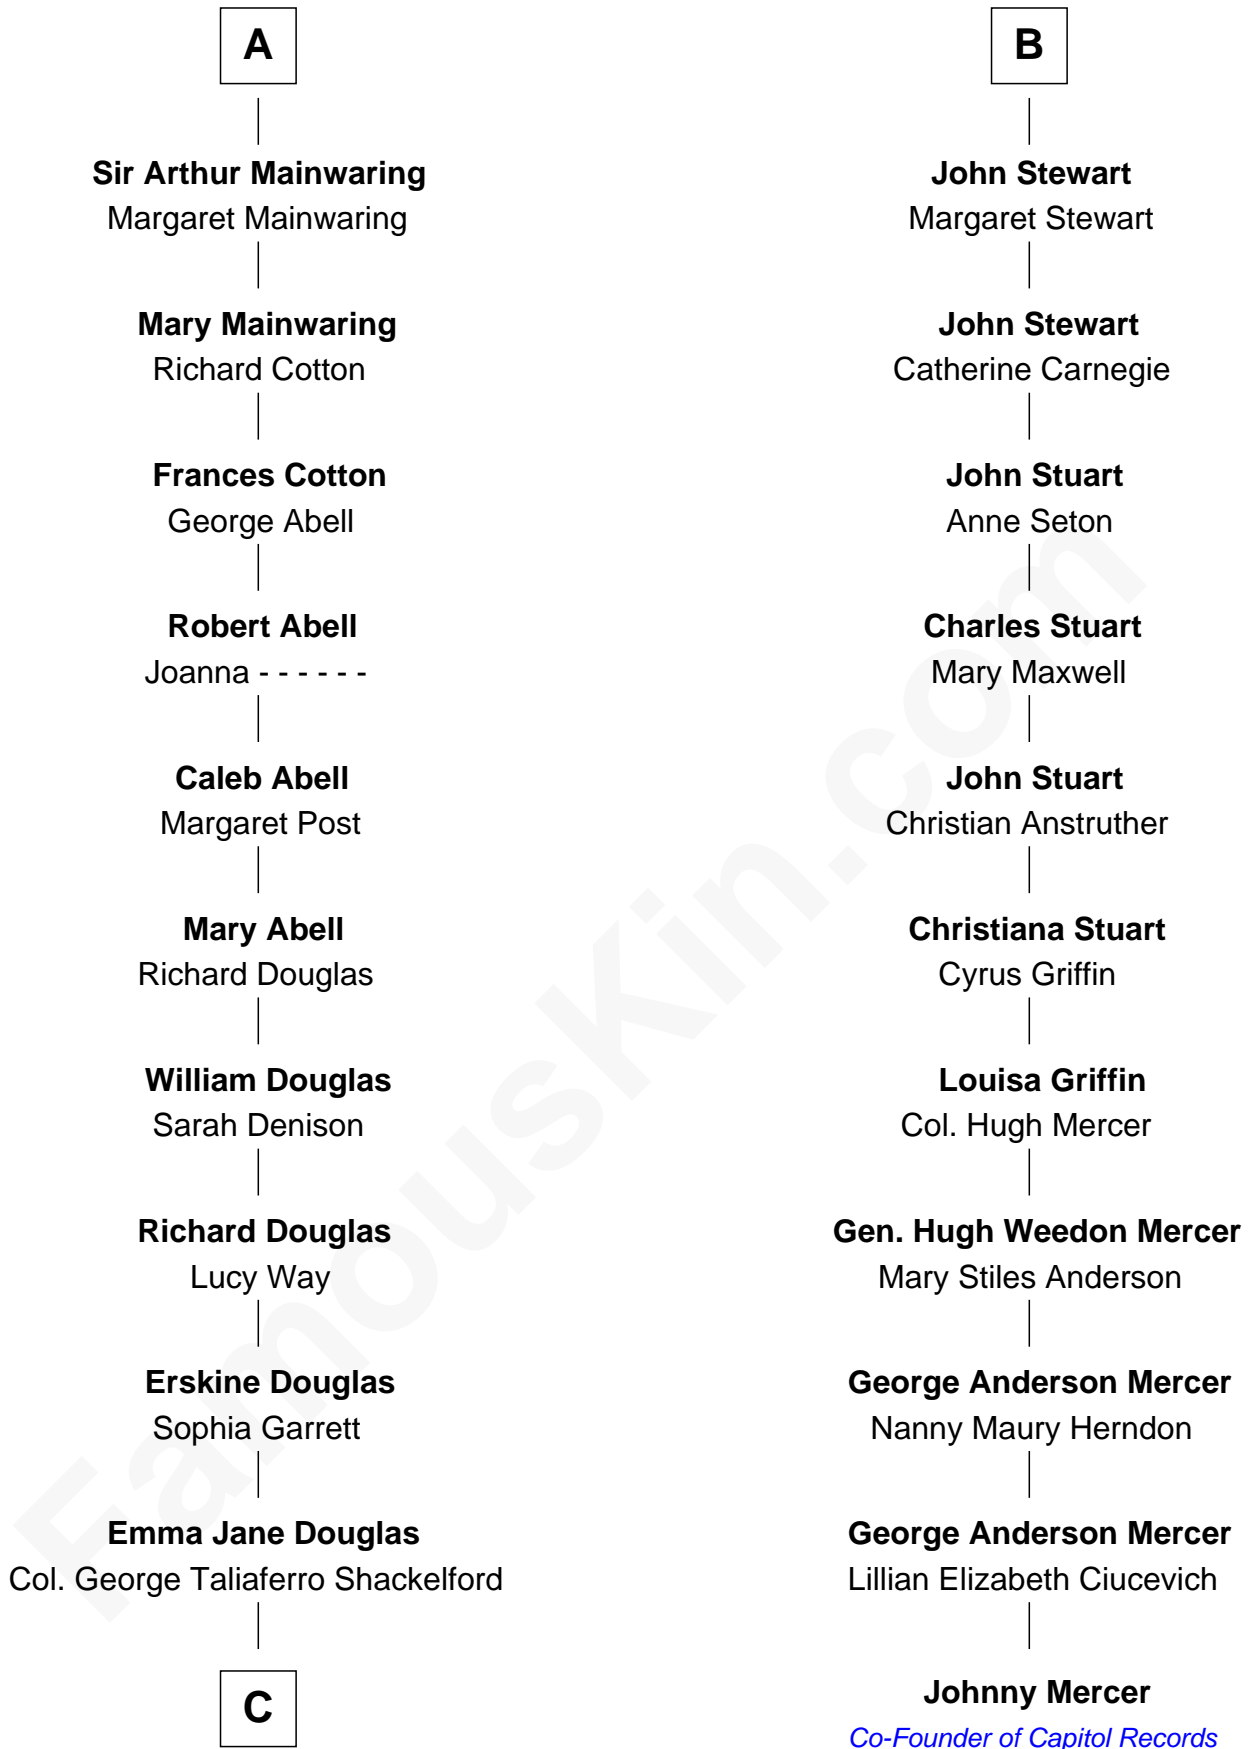

## Relationship Chart of

**Illeana Douglas**

*TV and Movie Actress*

17th cousin 3 times removed of

**Johnny Mercer**

*Songwriter and Co-Founder of Capitol Records*

**C**

—  
**Lena Priscilla Shackelford**  
Edouard Gregory Hesselberg

—  
**Melvyn Edouard Hesselberg**  
Rosalind Hightower

—  
**Gregory Hesselberg**  
Joan Georgescu

—  
**Illeana Douglas**  
*TV and Movie Actress*

FamousKin.com