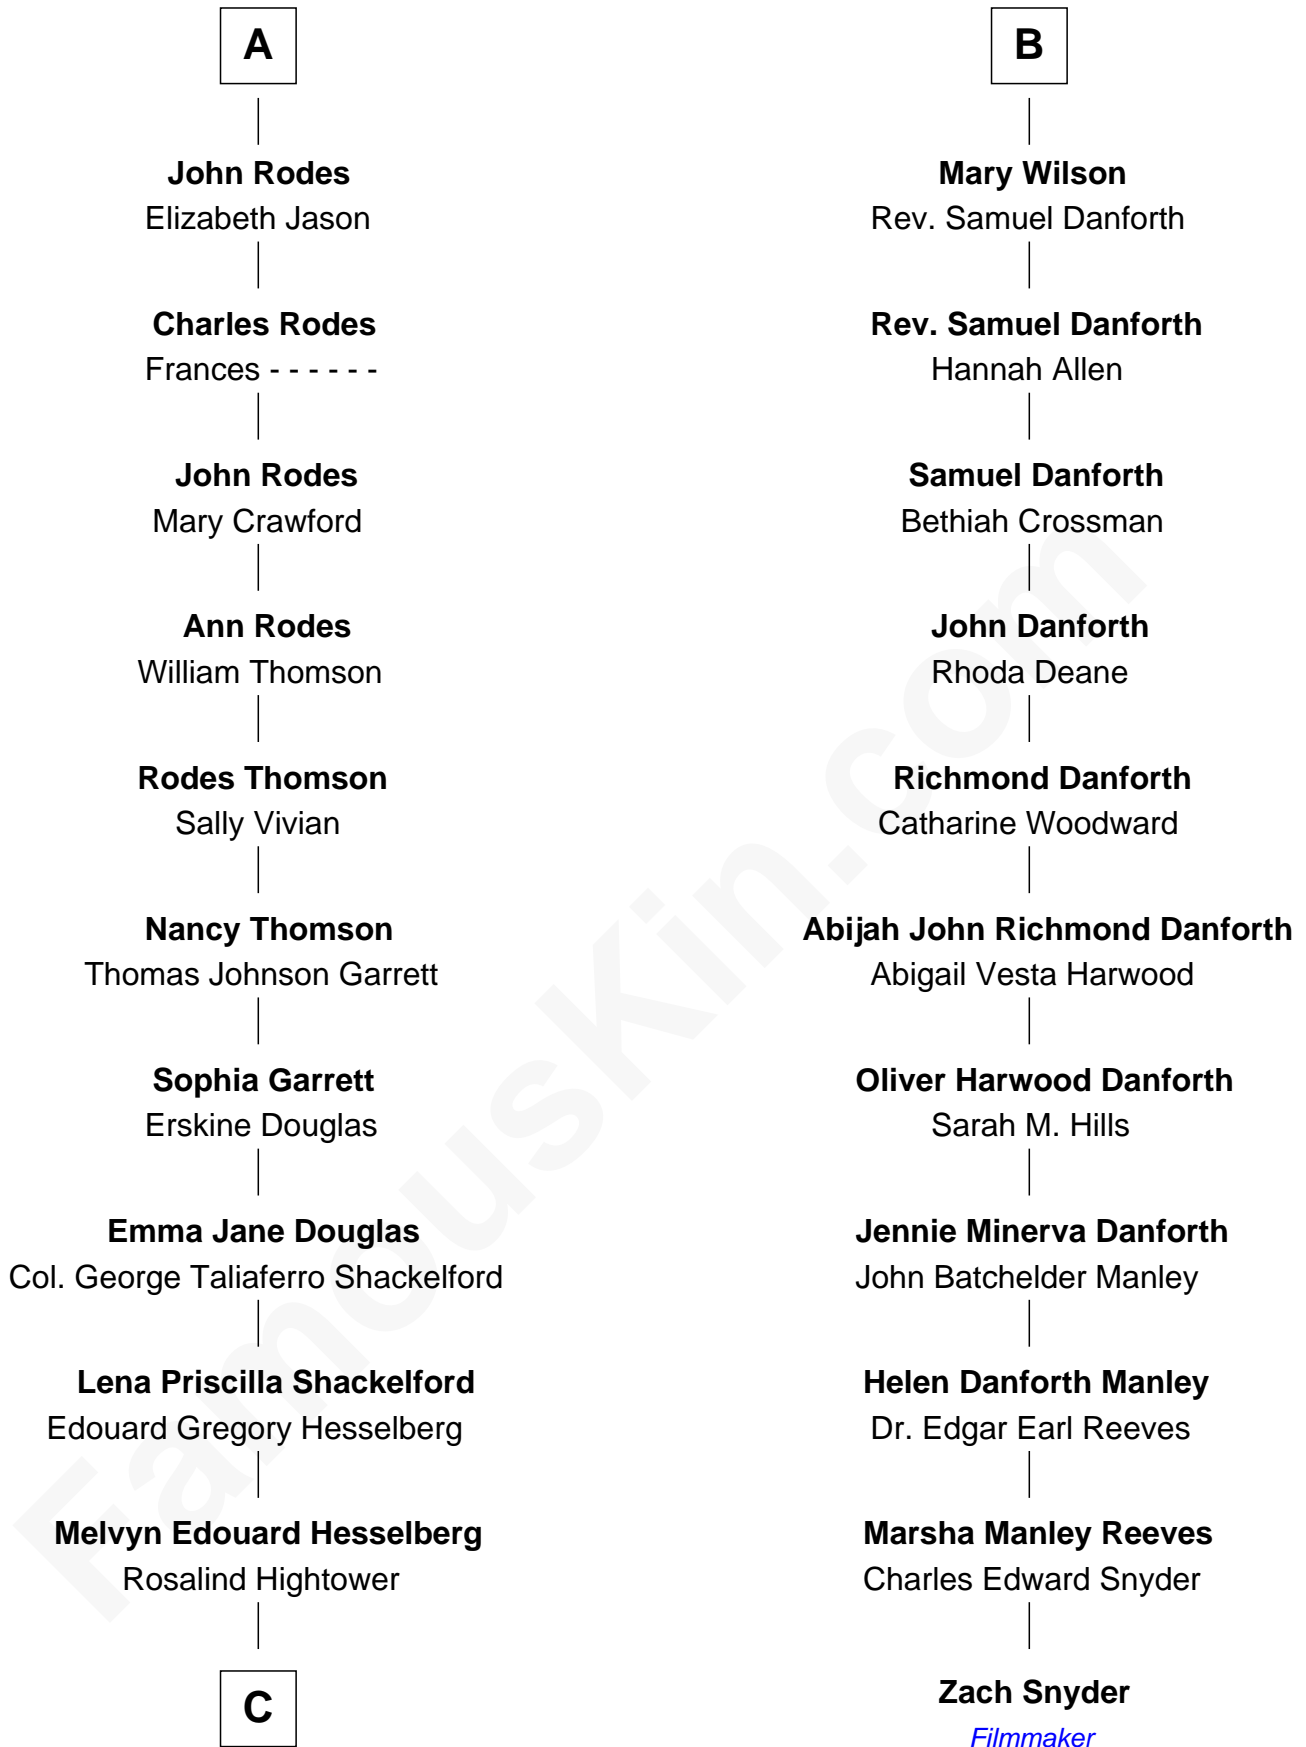

FamousKin.com Relationship Chart of

Illeana Douglas

TV and Movie Actress

17th cousin 1 time removed of

Zach Snyder

Filmmaker

Sir John Hastings

Anne Morley

C

Gregory Hesselberg

Joan Georgescu

Illeana Douglas

TV and Movie Actress

FamousKin.com