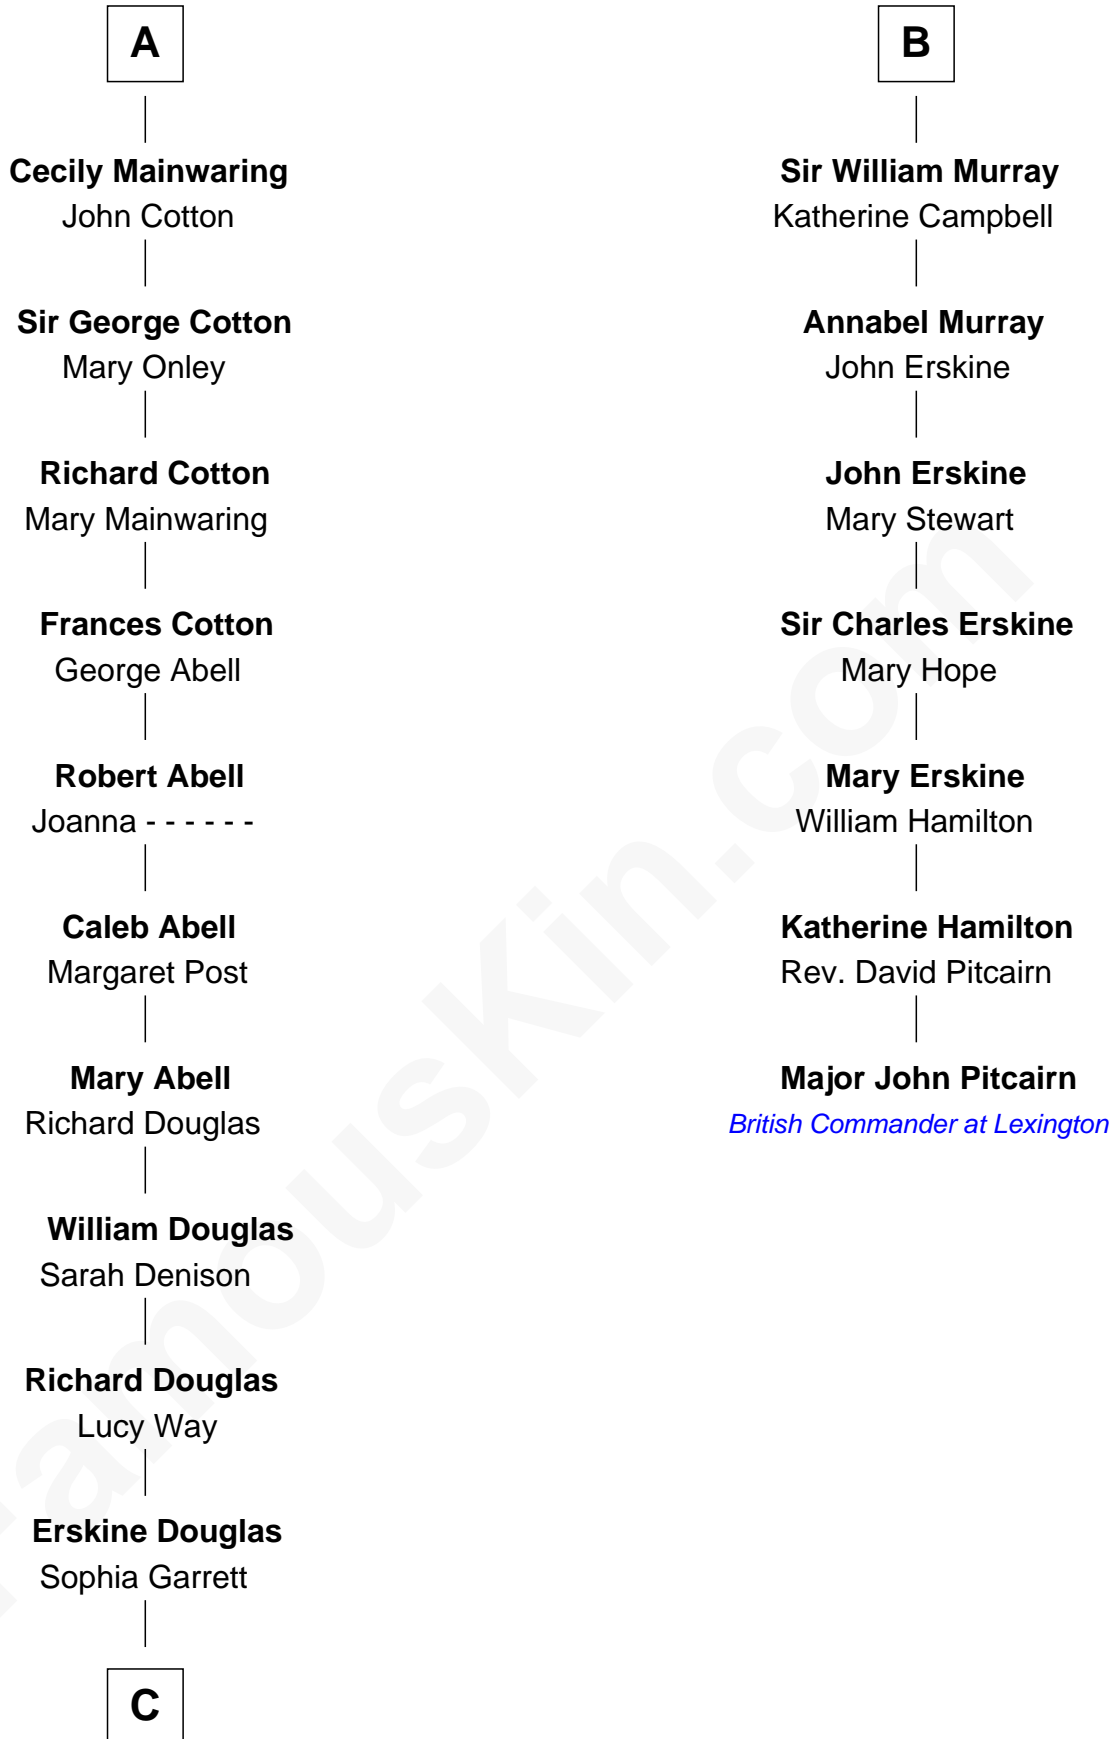

FamousKin.com Relationship Chart of

Illeana Douglas

TV and Movie Actress

13th cousin 8 times removed of

Major John Pitcairn

British Commander at Battle of Lexington

C

Emma Jane Douglas
Col. George Taliaferro Shackelford

Lena Priscilla Shackelford
Edouard Gregory Hesselberg

Melvyn Edouard Hesselberg
Rosalind Hightower

Gregory Hesselberg
Joan Georgescu

Illeana Douglas
TV and Movie Actress