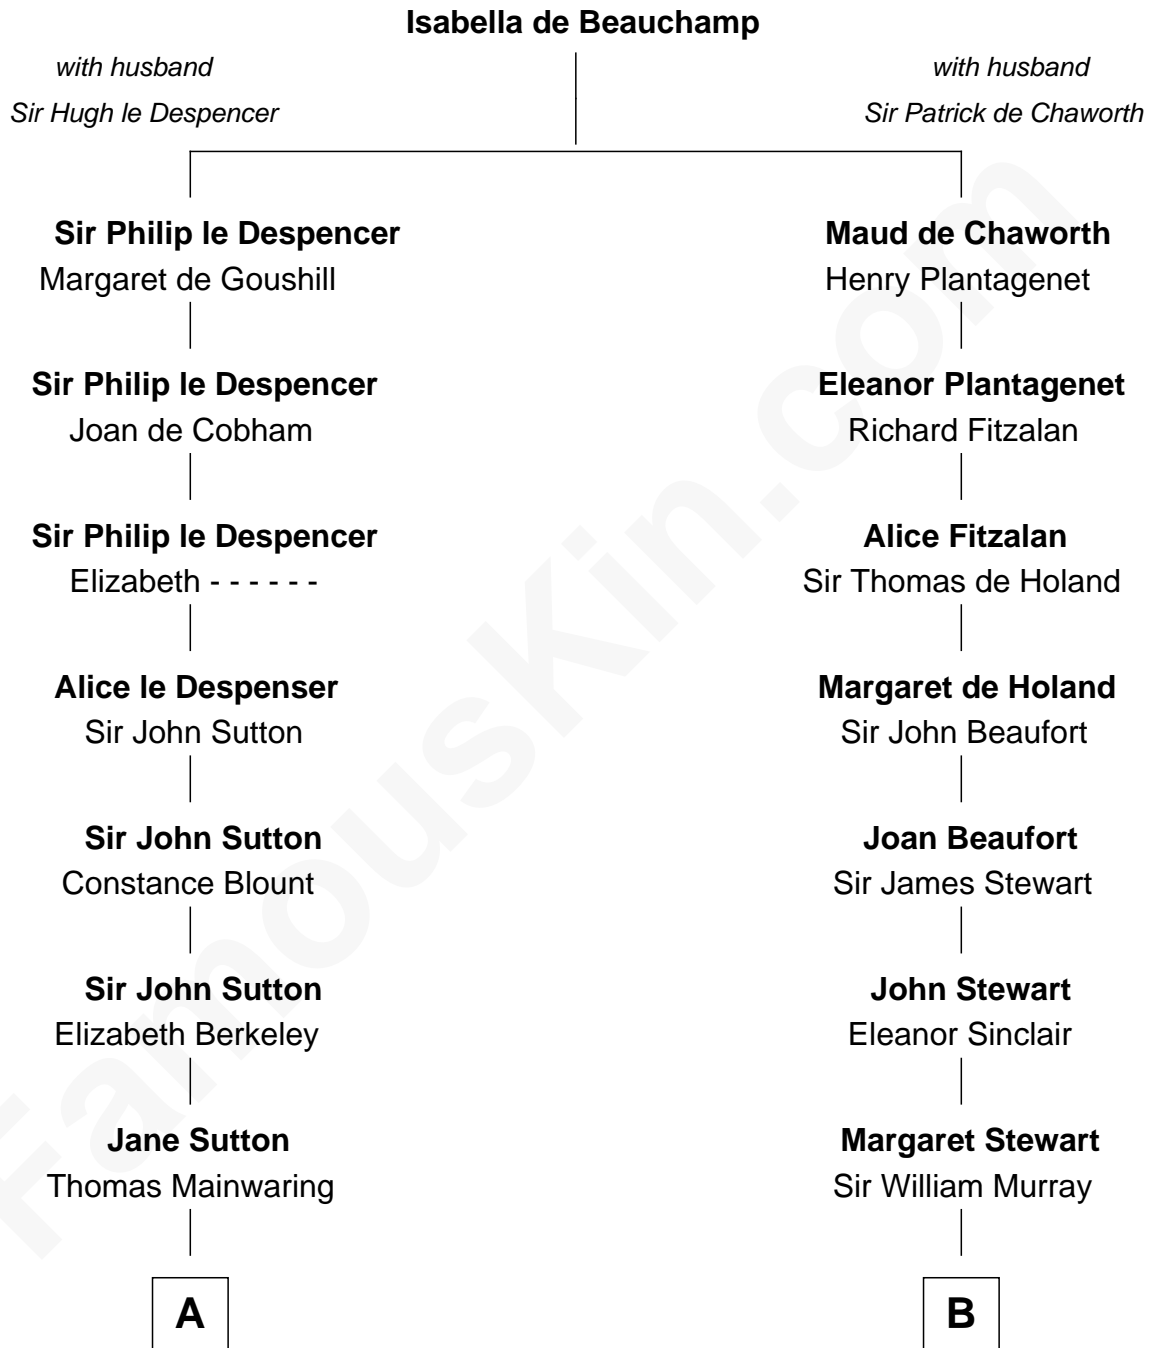

FamousKin.com Relationship Chart of

Illeana Douglas

TV and Movie Actress

13th cousin 8 times removed of

Major John Pitcairn

British Commander at Battle of Lexington

C

Emma Jane Douglas
Col. George Taliaferro Shackelford

Lena Priscilla Shackelford
Edouard Gregory Hesselberg

Melvyn Edouard Hesselberg
Rosalind Hightower

Gregory Hesselberg
Joan Georgescu

Illeana Douglas
TV and Movie Actress