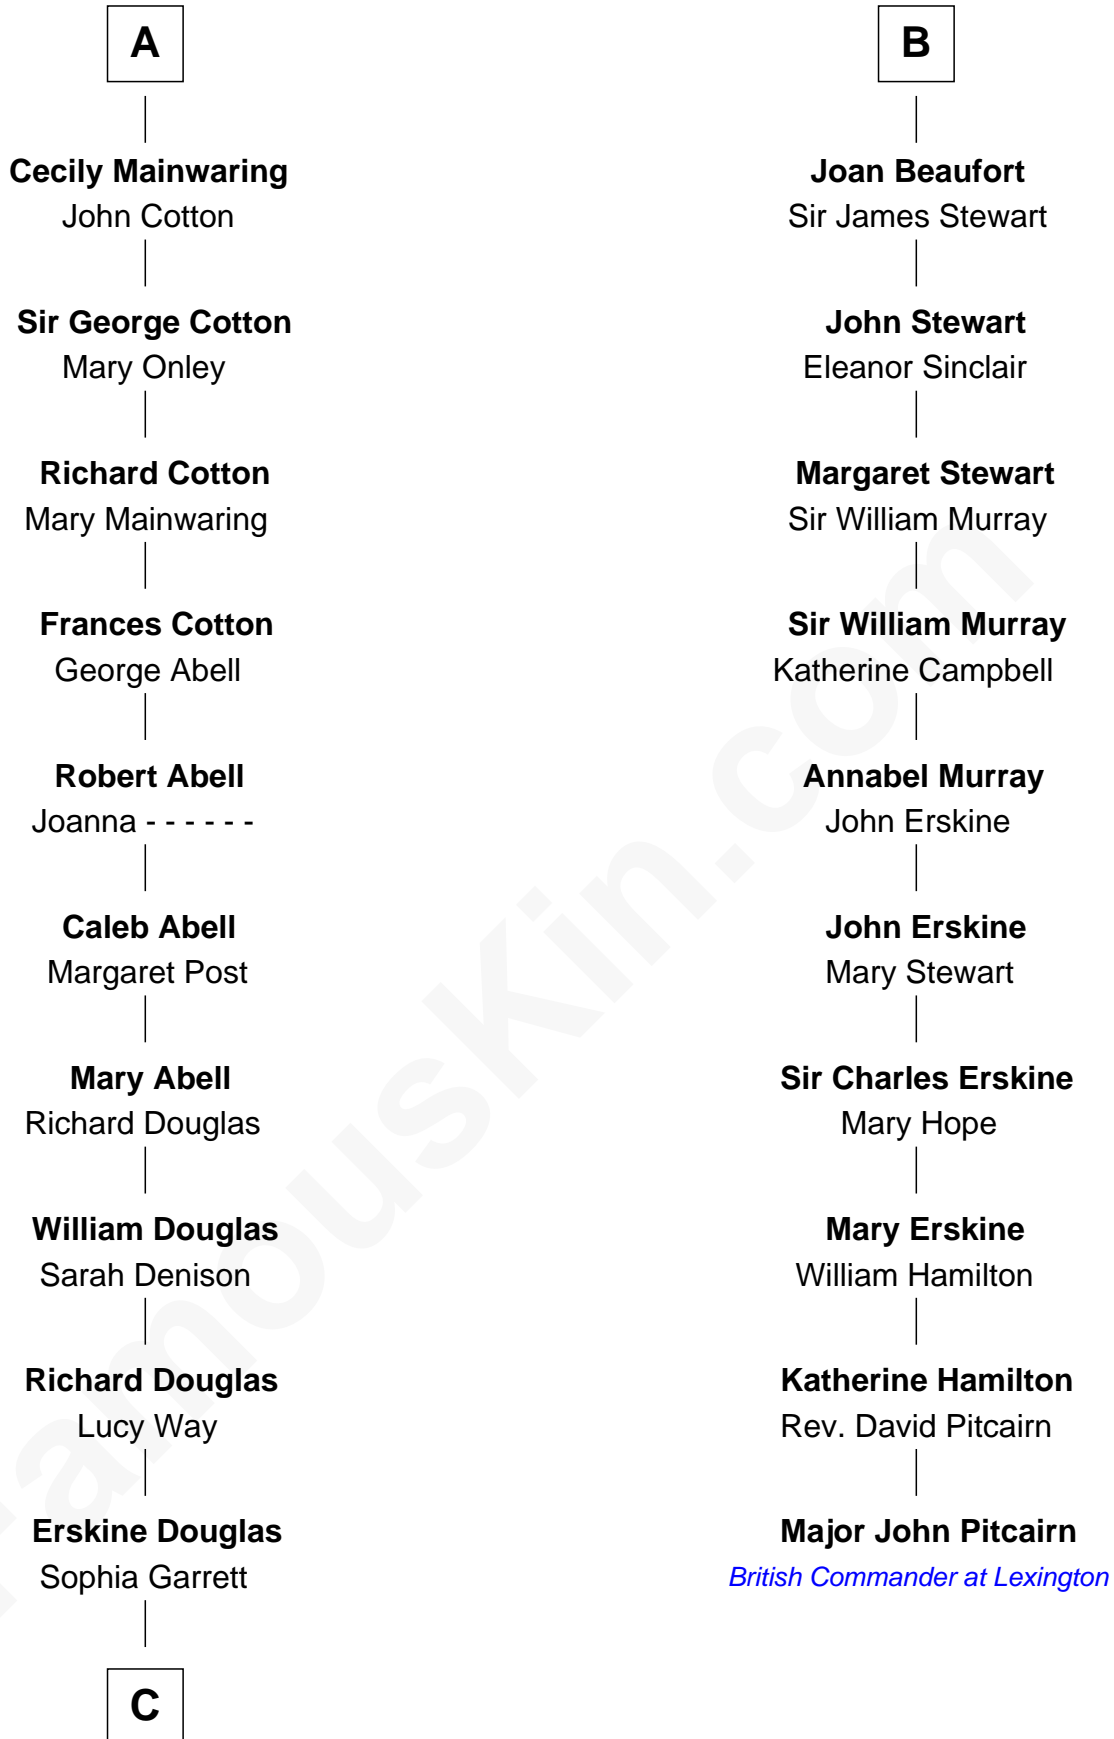

FamousKin.com Relationship Chart of

Illeana Douglas

TV and Movie Actress

16th cousin 5 times removed of

Major John Pitcairn

British Commander at Battle of Lexington

Sir Roger de Quincy

Helen of Galloway

Sir John Berkeley

Elizabeth Betteshorne

Elizabeth Berkeley

Sir John Sutton

Jane Sutton

Thomas Mainwaring

A

Ellen de Quincy

Joan Plantagenet

Sir Thomas de Holand

Alice Fitzalan

Margaret de Holand

Sir John Beaufort

B

C

Emma Jane Douglas
Col. George Taliaferro Shackelford