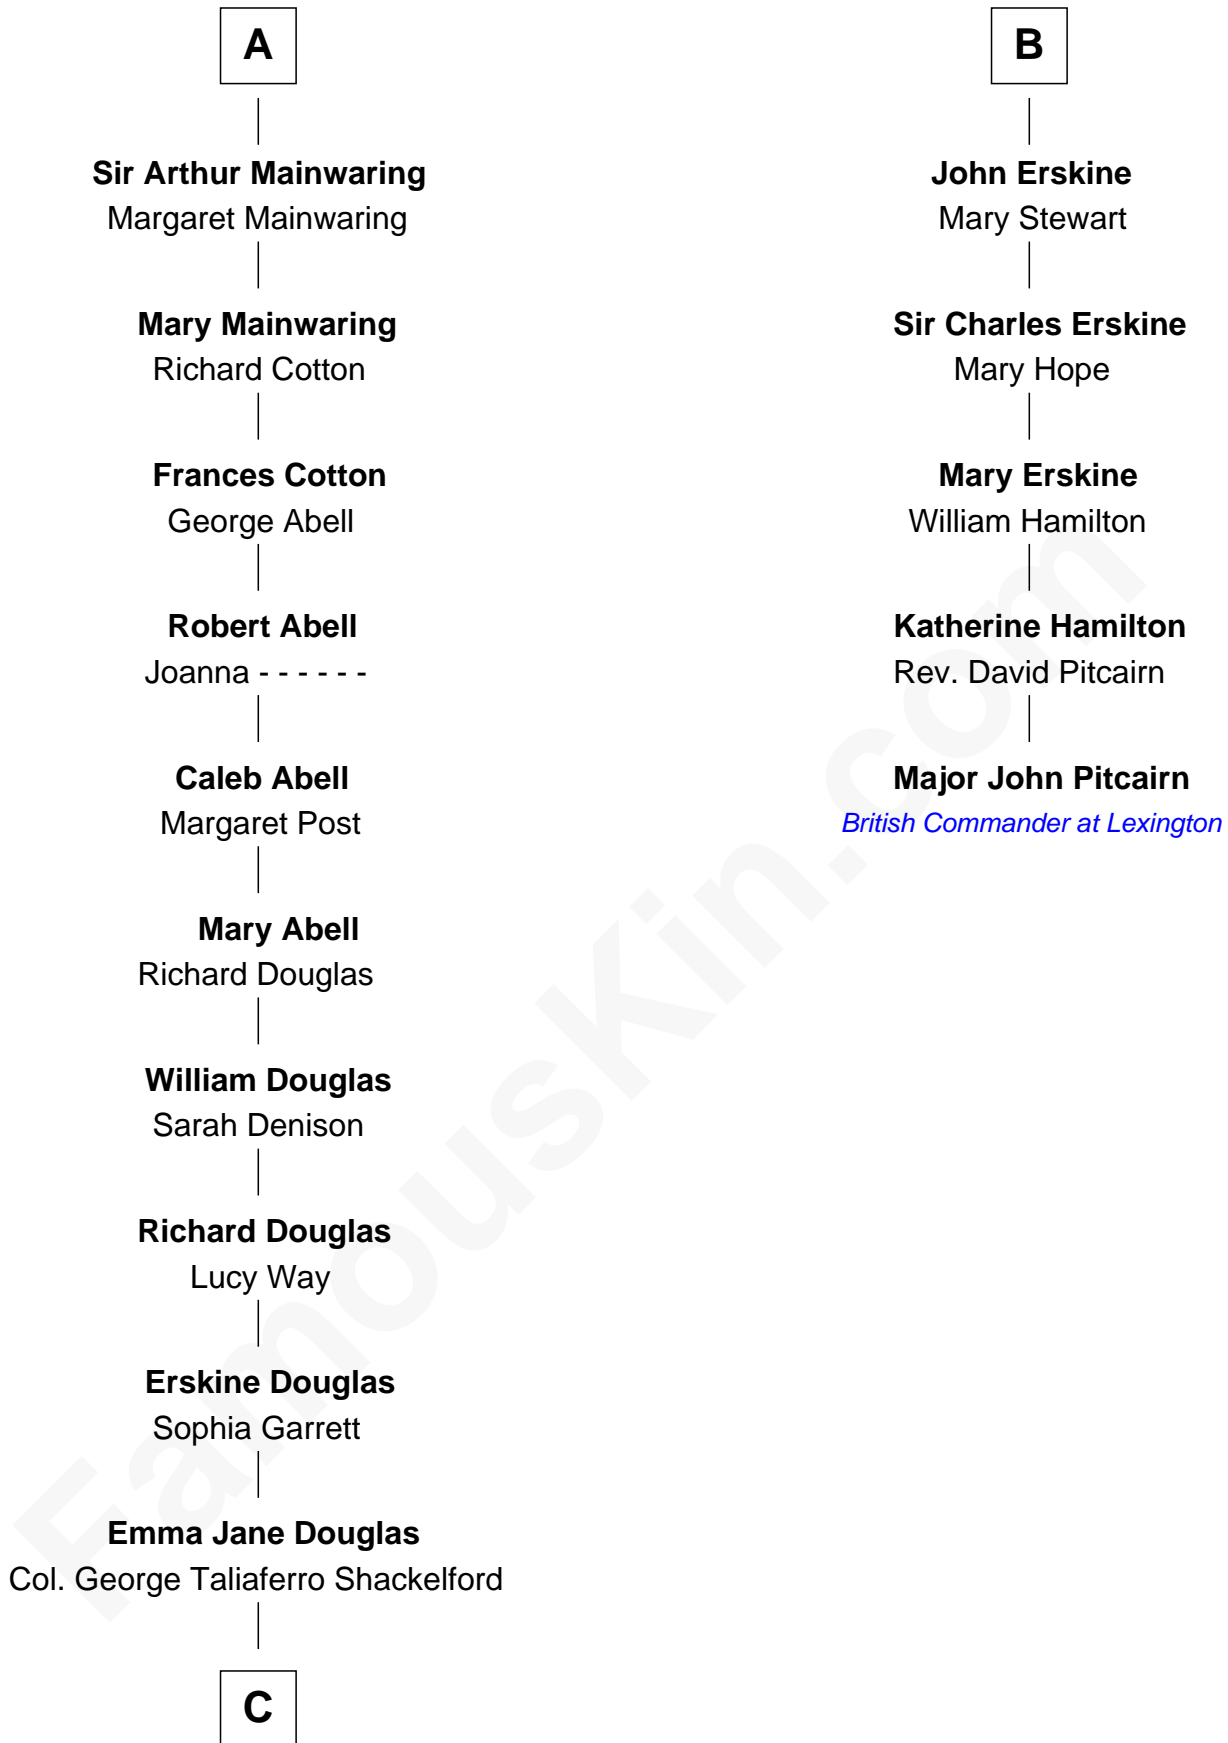

# FamousKin.com Relationship Chart of

**Ileana Douglas**

*TV and Movie Actress*

11th cousin 9 times removed of

**Major John Pitcairn**

*British Commander at Battle of Lexington*

**C**

—  
**Lena Priscilla Shackelford**  
Edouard Gregory Hesselberg

—  
**Melvyn Edouard Hesselberg**  
Rosalind Hightower

—  
**Gregory Hesselberg**  
Joan Georgescu

—  
**Illeana Douglas**  
*TV and Movie Actress*

FamousKin.com