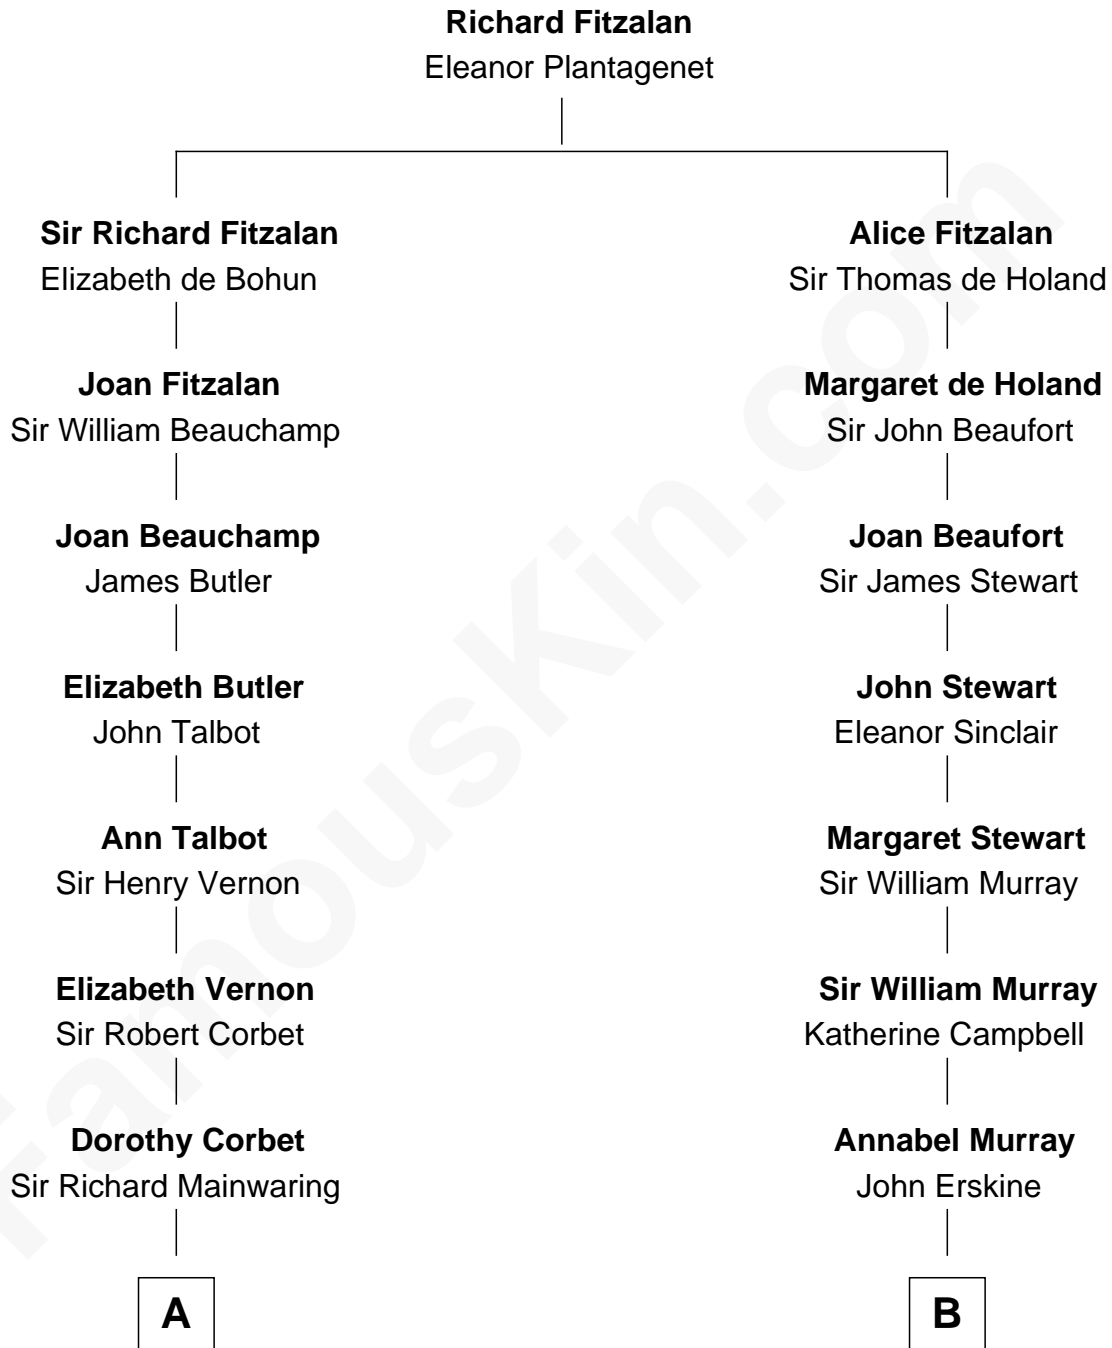

# FamousKin.com Relationship Chart of

**Ileana Douglas**

*TV and Movie Actress*

11th cousin 9 times removed of

**Major John Pitcairn**

*British Commander at Battle of Lexington*

**C**

—  
**Lena Priscilla Shackelford**  
Edouard Gregory Hesselberg

—  
**Melvyn Edouard Hesselberg**  
Rosalind Hightower

—  
**Gregory Hesselberg**  
Joan Georgescu

—  
**Illeana Douglas**  
*TV and Movie Actress*

FamousKin.com