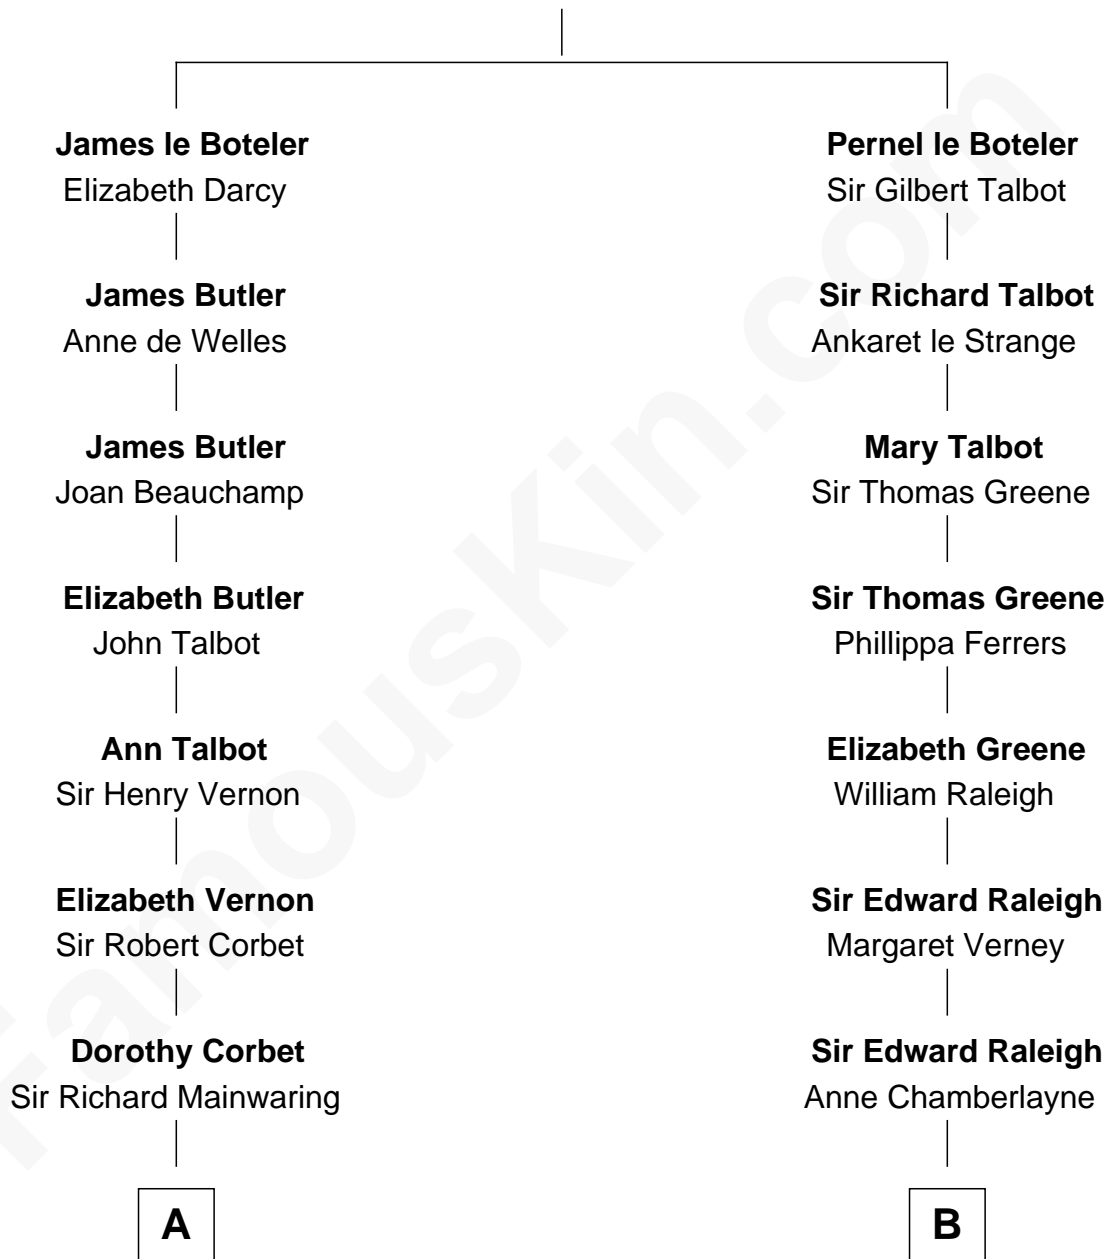

# FamousKin.com Relationship Chart of

**Ileana Douglas**

*TV and Movie Actress*

20th cousin of

**Marilyn Monroe**

*Actress, Model, and Singer*

**Sir James le Boteler**

Eleanor de Bohun

**C**

**Lena Priscilla Shackelford**  
Edouard Gregory Hesselberg

**Melvyn Edouard Hesselberg**  
Rosalind Hightower

**Gregory Hesselberg**  
Joan Georgescu

**Illeana Douglas**  
*TV and Movie Actress*

**D**

**Susan Bateman Almy**  
Charles Adams Gifford

**Frederick Almy Gifford**  
Elizabeth Easton Tennant

**Charles Stanley Gifford**  
Gladys Pearl Monroe

**Marilyn Monroe**  
*Actress, Model, and Singer*

FamousKin.com