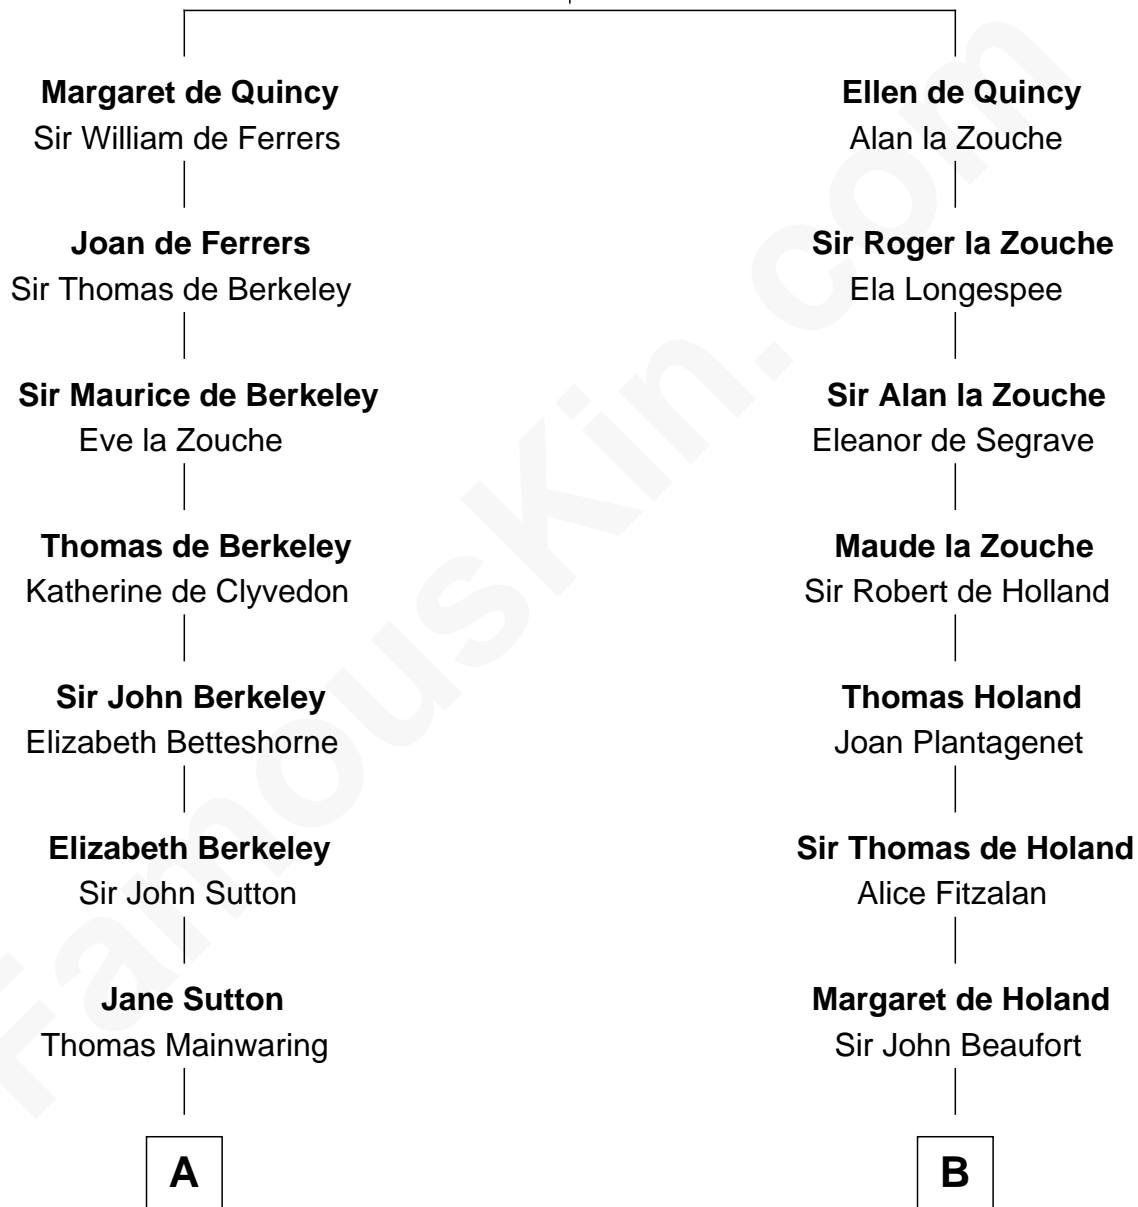

# FamousKin.com Relationship Chart of

**Ileana Douglas**

*TV and Movie Actress*

20th cousin 1 time removed of

**Noel Coward**

*Playwright, Actor, and Songwriter*

**Sir Roger de Quincy**

Helen of Galloway

**C**

**Emma Jane Douglas**  
Col. George Taliaferro Shackelford

**Lena Priscilla Shackelford**  
Edouard Gregory Hesselberg

**Melvyn Edouard Hesselberg**  
Rosalind Hightower

**Gregory Hesselberg**  
Joan Georgescu

**Illeana Douglas**  
*TV and Movie Actress*

**D**

**Henry Veitch**  
Margaret Harrison

**Henry Gordon Veitch**  
Mary Kathleen Synch

**Violet Agnes Veitch**  
Arthur Sabin Coward

**Noel Coward**  
*Playwright, Actor, and Songwriter*