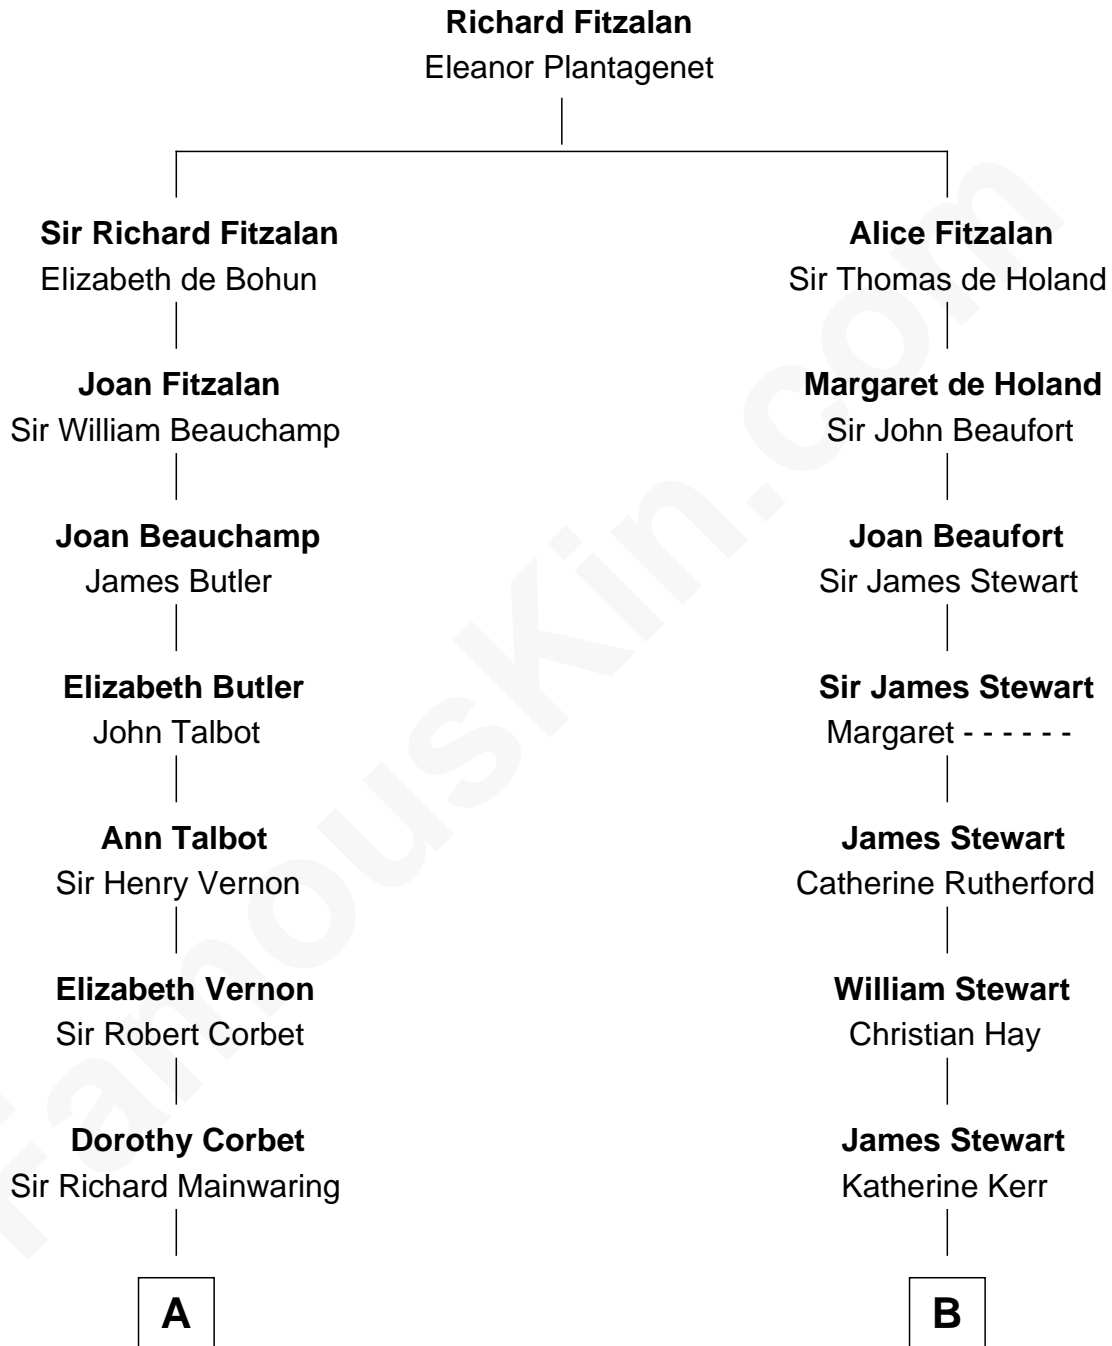

FamousKin.com

Relationship Chart of

Ileana Douglas

TV and Movie Actress

15th cousin 5 times removed of

Noel Coward

Playwright, Actor, and Songwriter

C

—
Lena Priscilla Shackelford
Edouard Gregory Hesselberg

—
Melvyn Edouard Hesselberg
Rosalind Hightower

—
Gregory Hesselberg
Joan Georgescu

—
Illeana Douglas
TV and Movie Actress

FamousKin.com