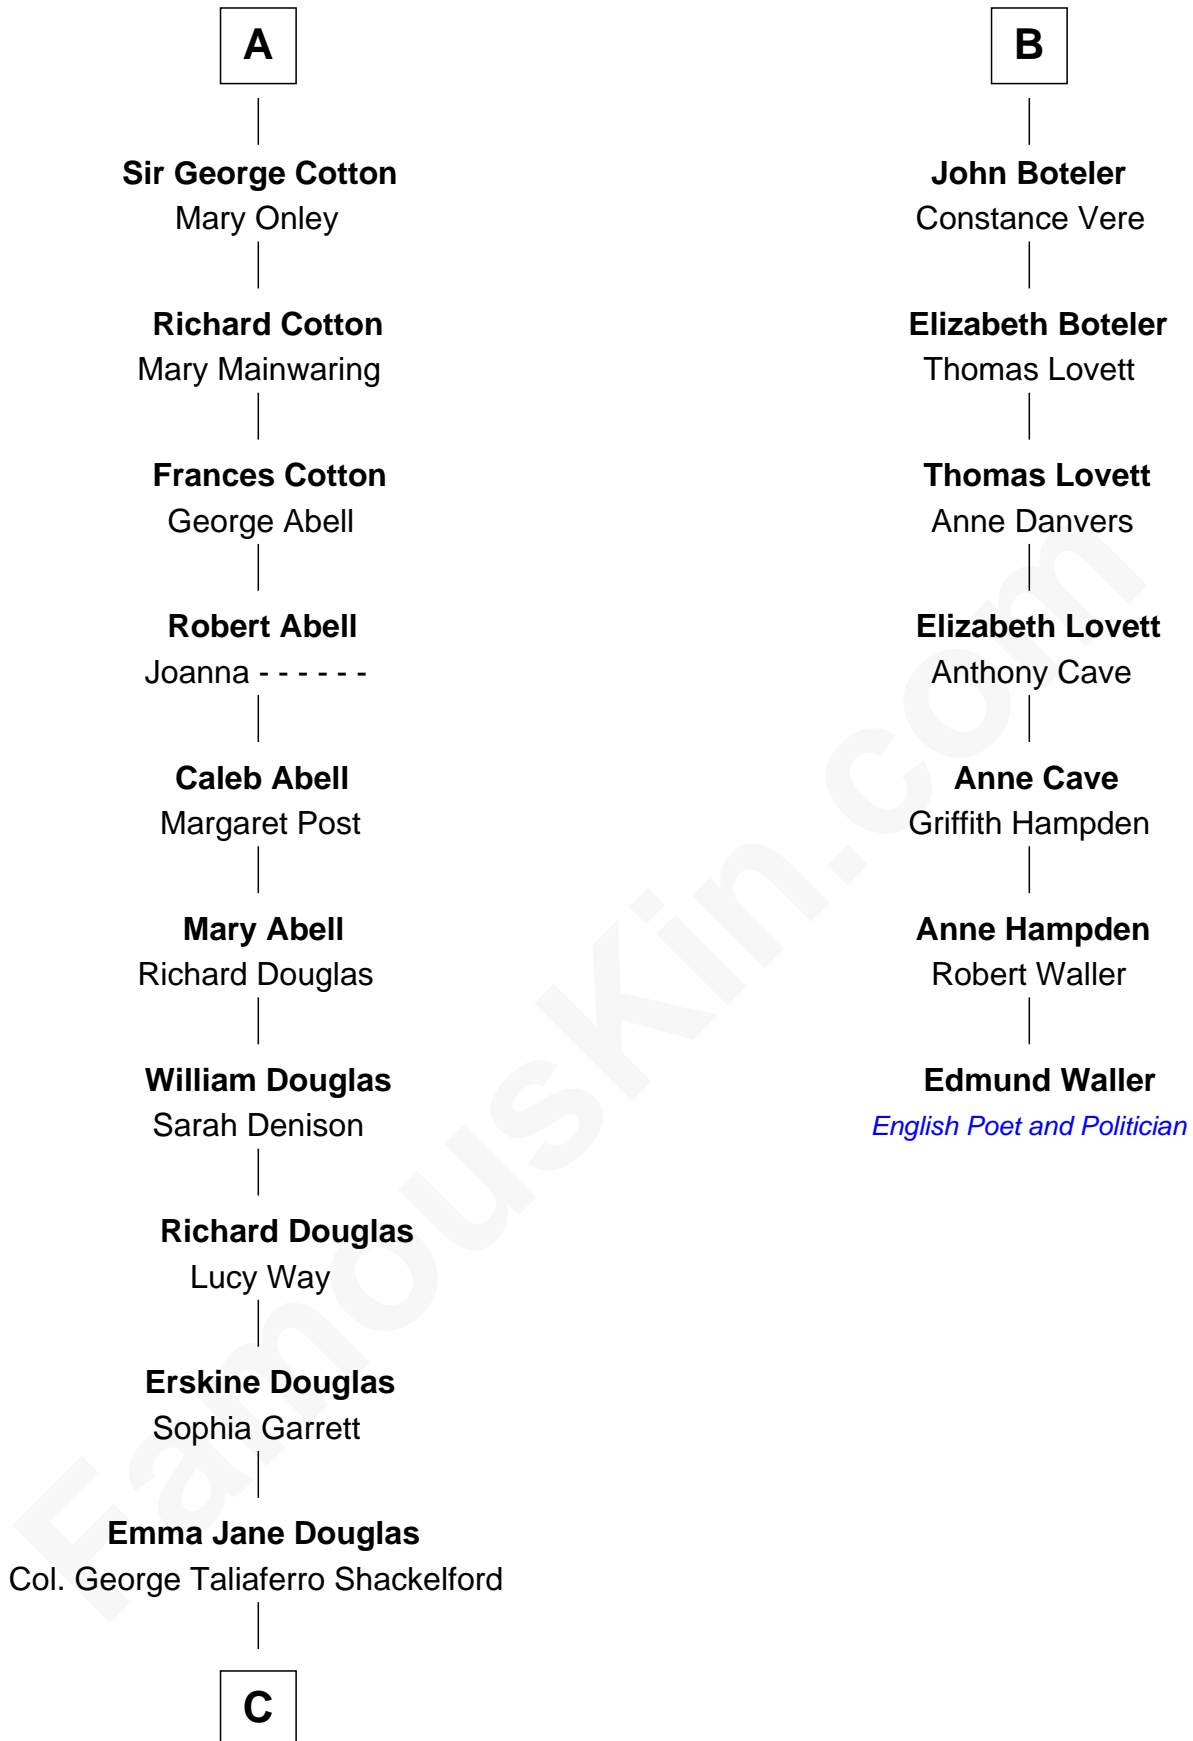

# FamousKin.com Relationship Chart of

**Illeana Douglas**

*TV and Movie Actress*

13th cousin 7 times removed of

**Edmund Waller**

*English Poet and Politician*

**Sir William de Cantilupe**

Eve de Braiose

**C**

—  
**Lena Priscilla Shackelford**  
Edouard Gregory Hesselberg

—  
**Melvyn Edouard Hesselberg**  
Rosalind Hightower

—  
**Gregory Hesselberg**  
Joan Georgescu

—  
**Illeana Douglas**  
*TV and Movie Actress*