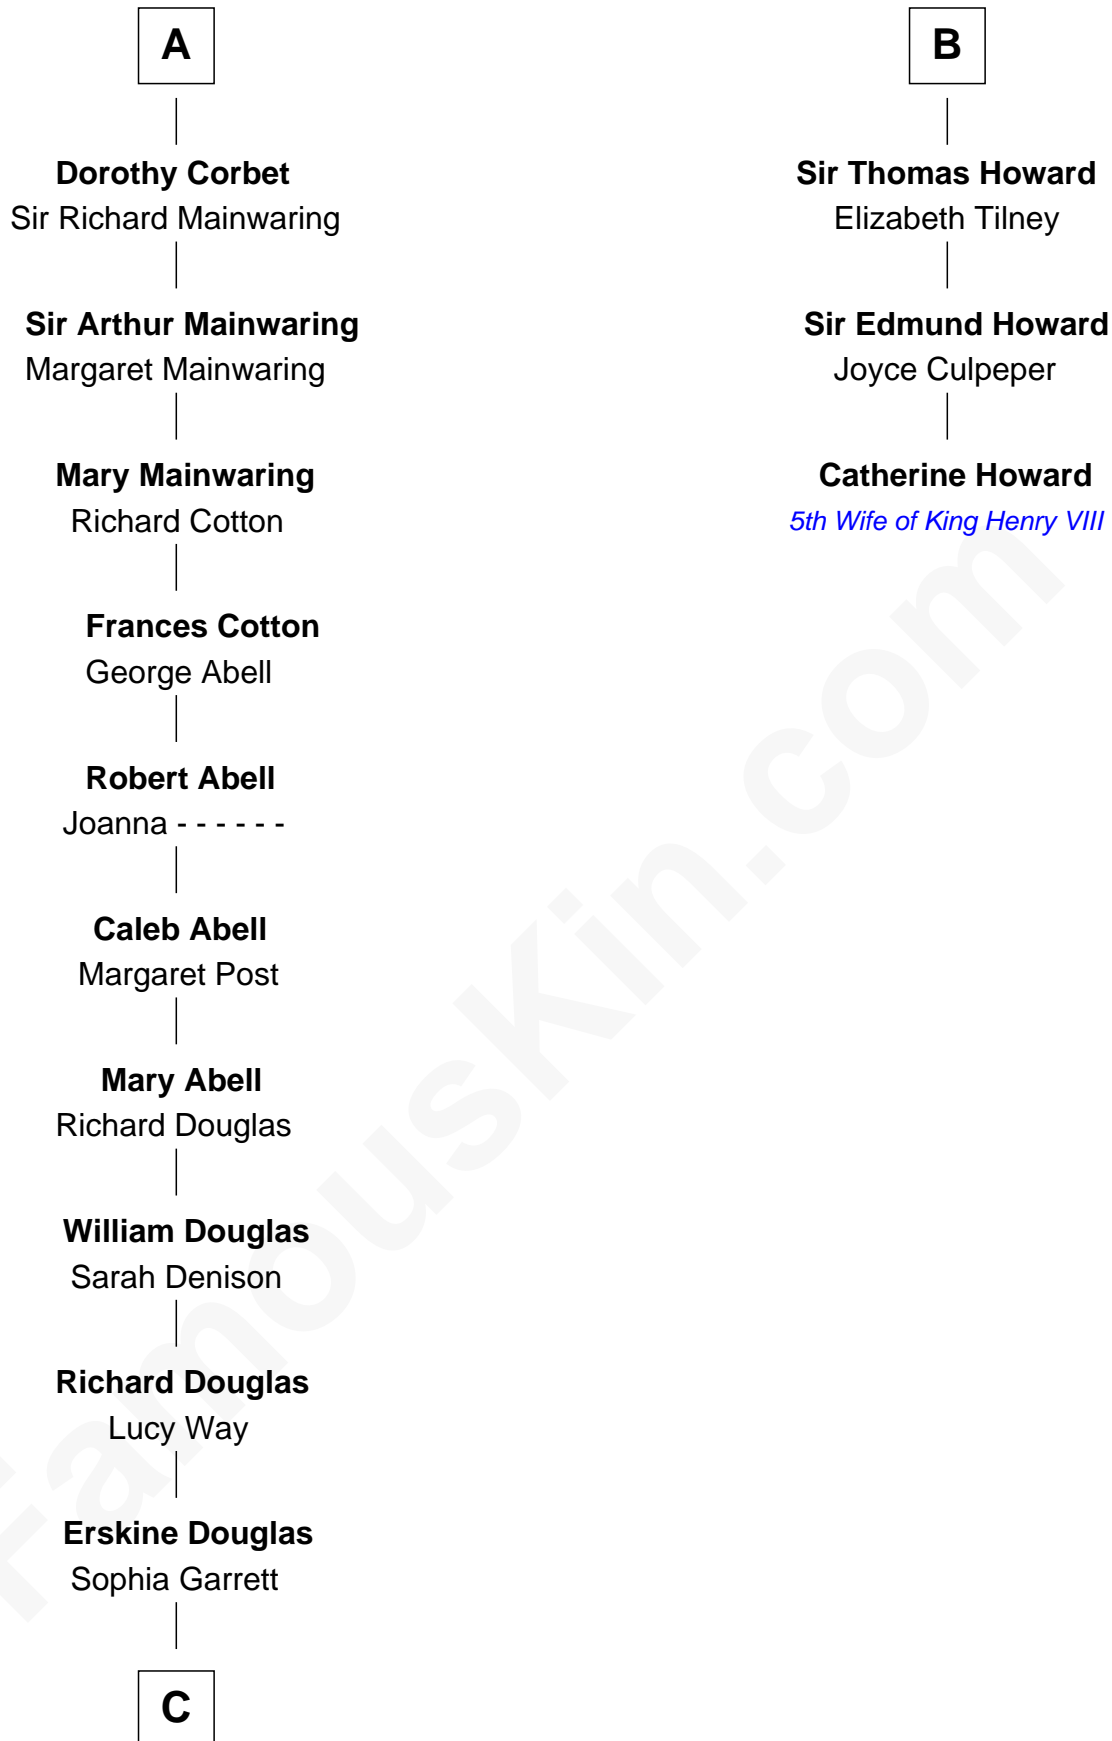

FamousKin.com

Relationship Chart of

Ileana Douglas

TV and Movie Actress

9th cousin 12 times removed of

Catherine Howard

5th Wife of King Henry VIII

C