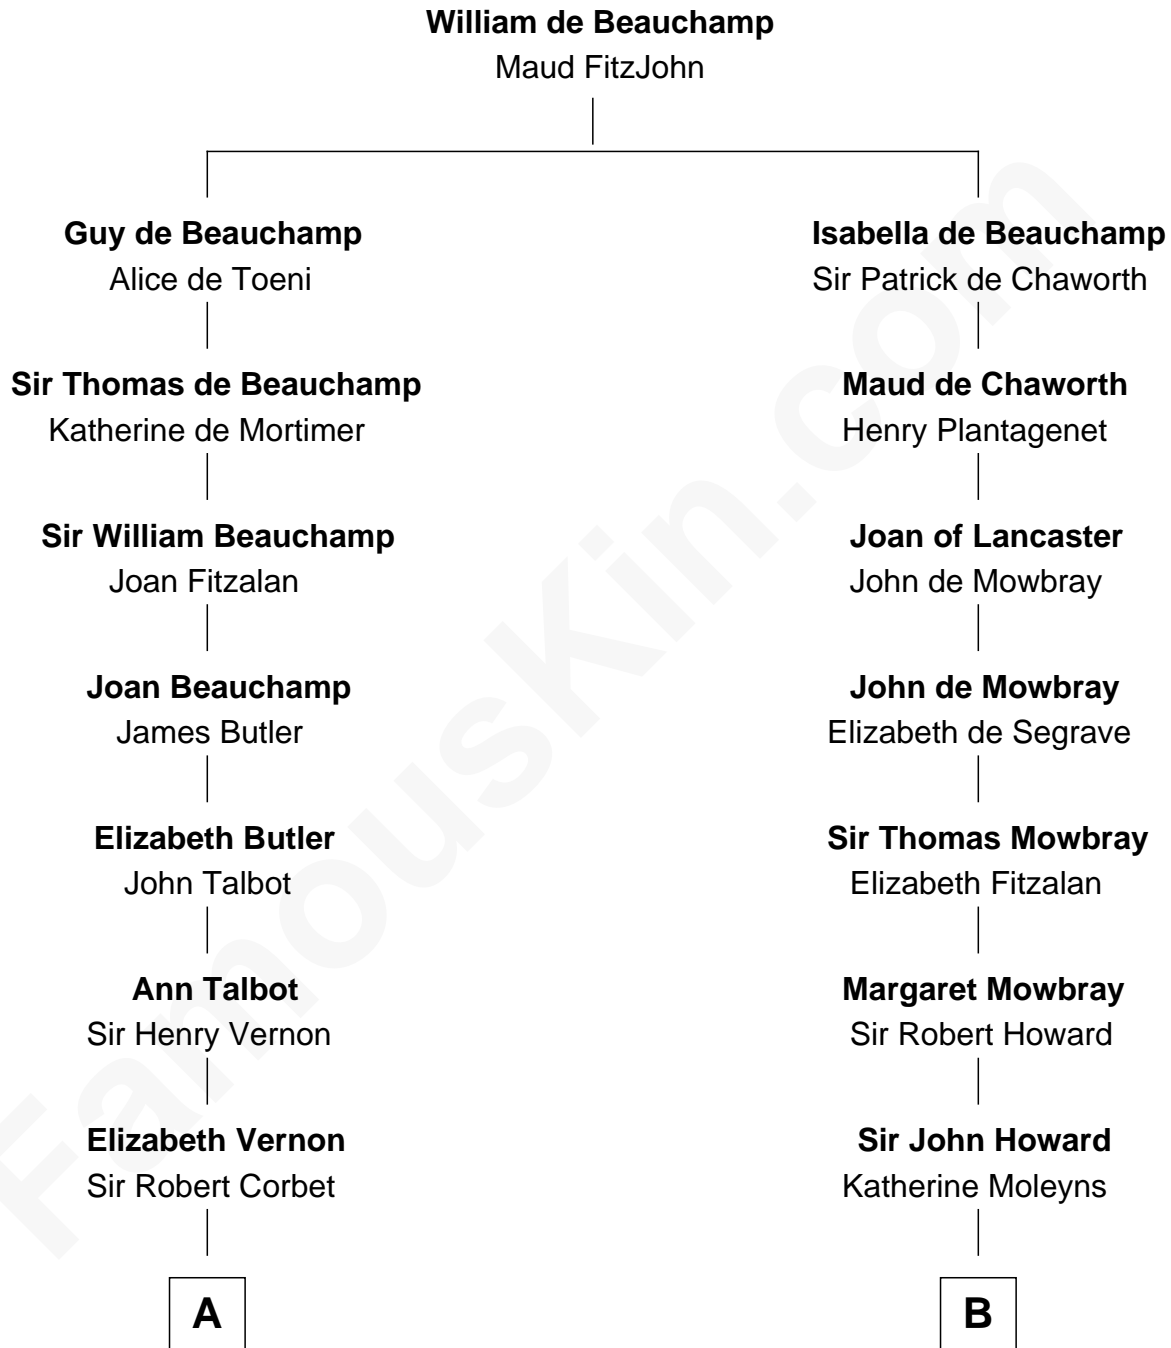

FamousKin.com

Relationship Chart of

Ileana Douglas

TV and Movie Actress

9th cousin 12 times removed of

Catherine Howard

5th Wife of King Henry VIII

C

Emma Jane Douglas
Col. George Taliaferro Shackelford

Lena Priscilla Shackelford
Edouard Gregory Hesselberg

Melvyn Edouard Hesselberg
Rosalind Hightower

Gregory Hesselberg
Joan Georgescu

Illeana Douglas
TV and Movie Actress