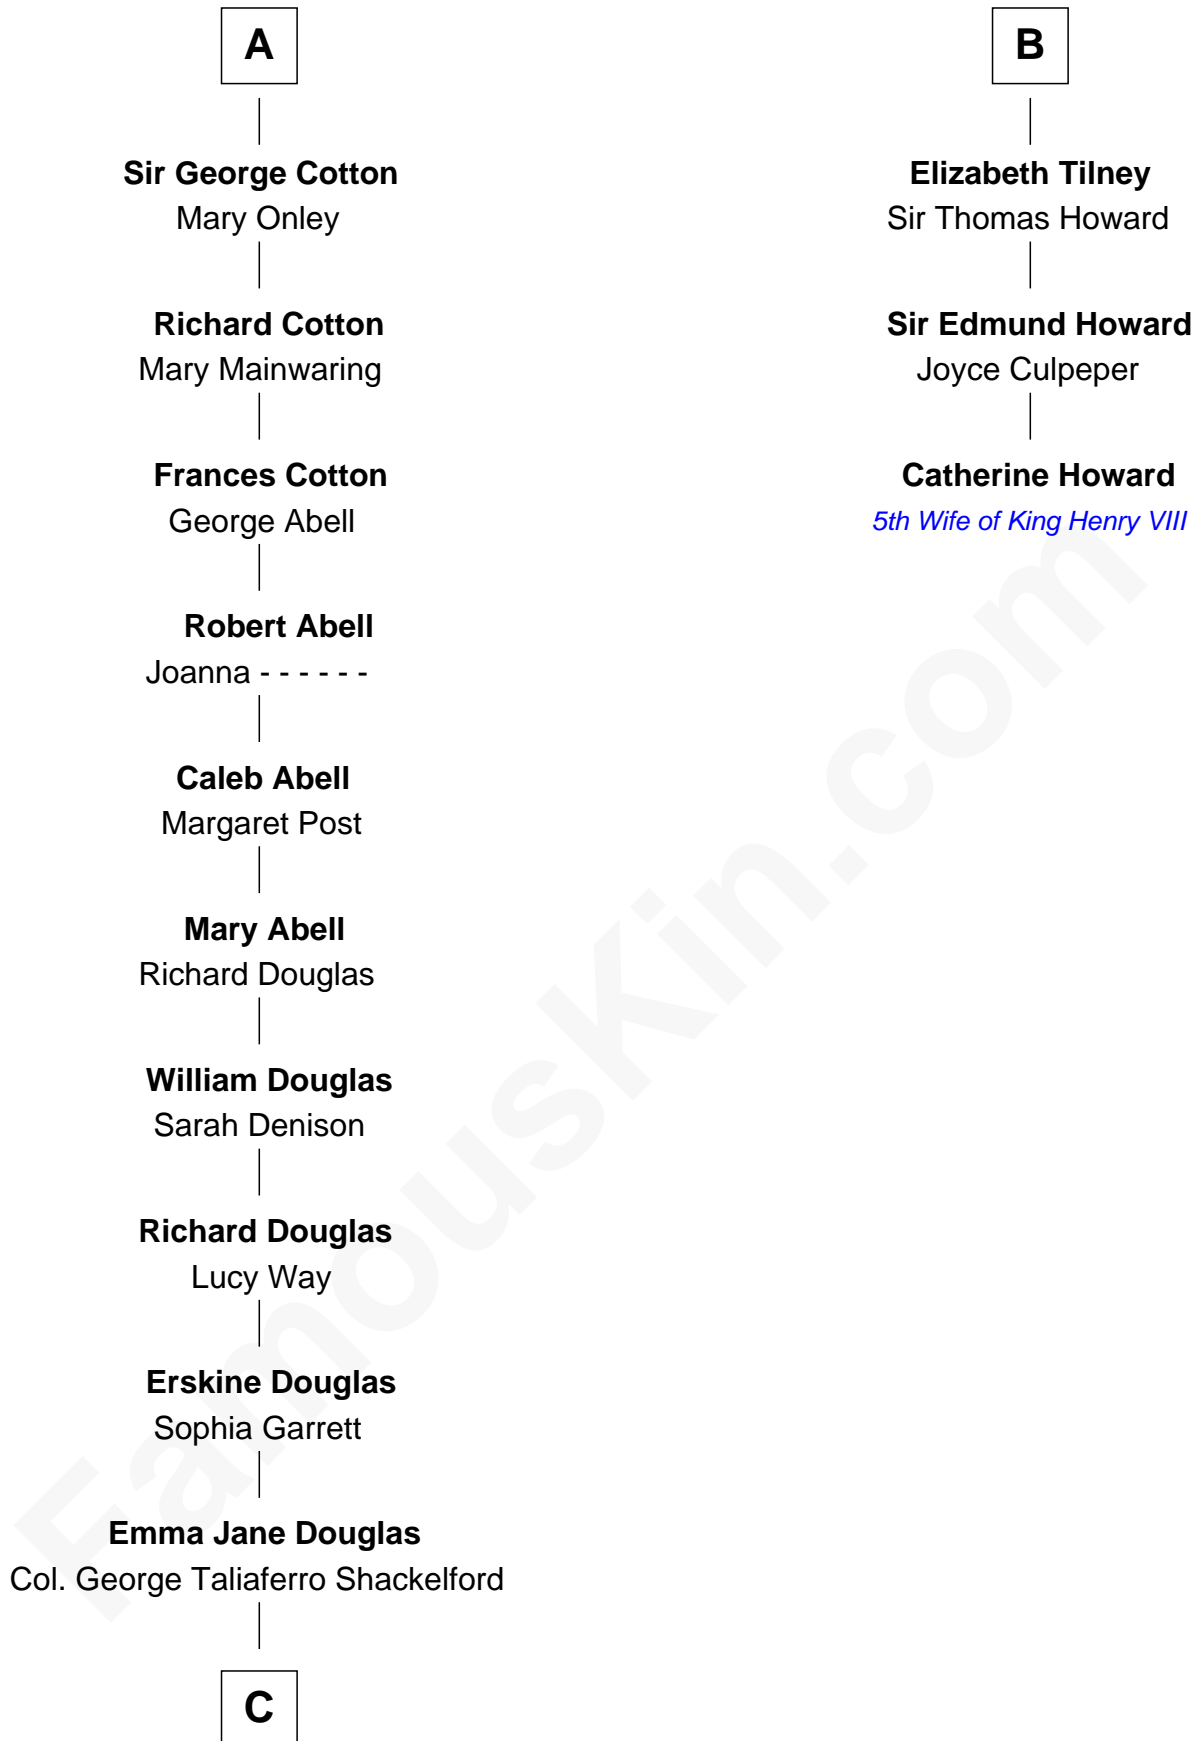

FamousKin.com Relationship Chart of

Illeana Douglas

TV and Movie Actress

9th cousin 11 times removed of

Catherine Howard

5th Wife of King Henry VIII

Sir William de Cantilupe

Eve de Braiose