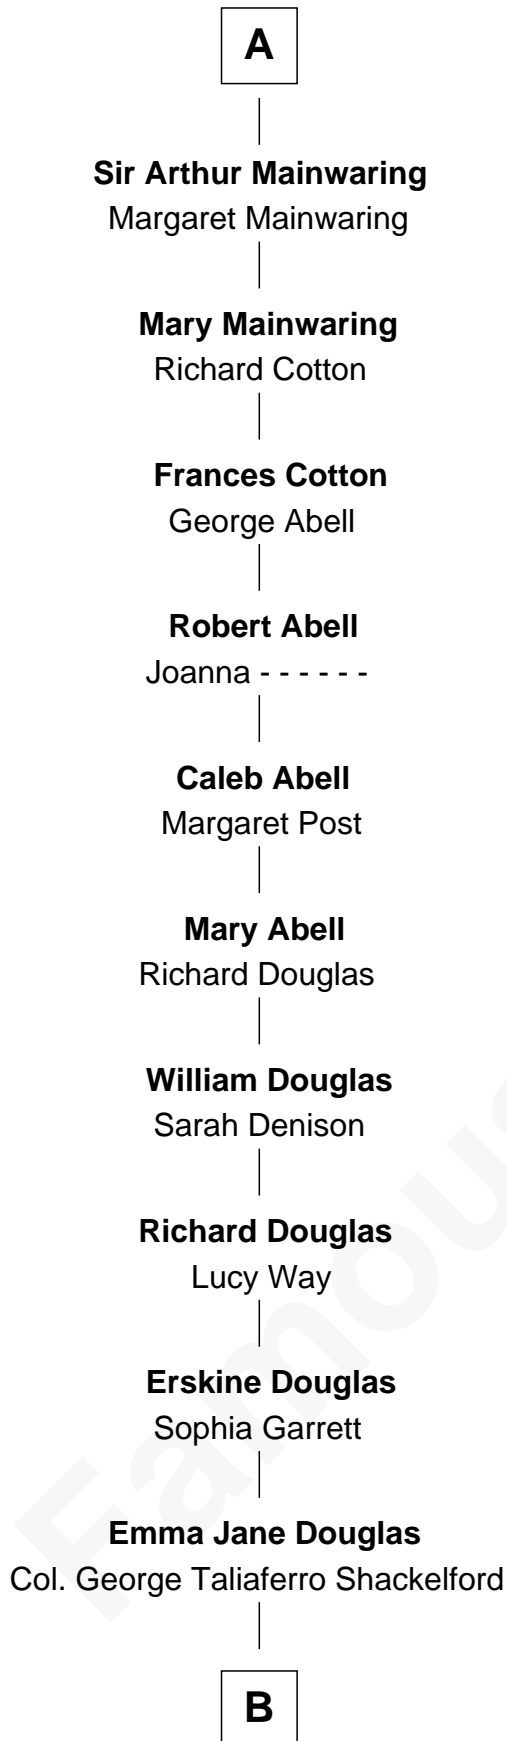

FamousKin.com Relationship Chart of

Illeana Douglas

TV and Movie Actress

5th cousin 15 times removed of

Catherine Howard

5th Wife of King Henry VIII

B

—
Lena Priscilla Shackelford
Edouard Gregory Hesselberg

—
Melvyn Edouard Hesselberg
Rosalind Hightower

—
Gregory Hesselberg
Joan Georgescu

—
Illeana Douglas
TV and Movie Actress