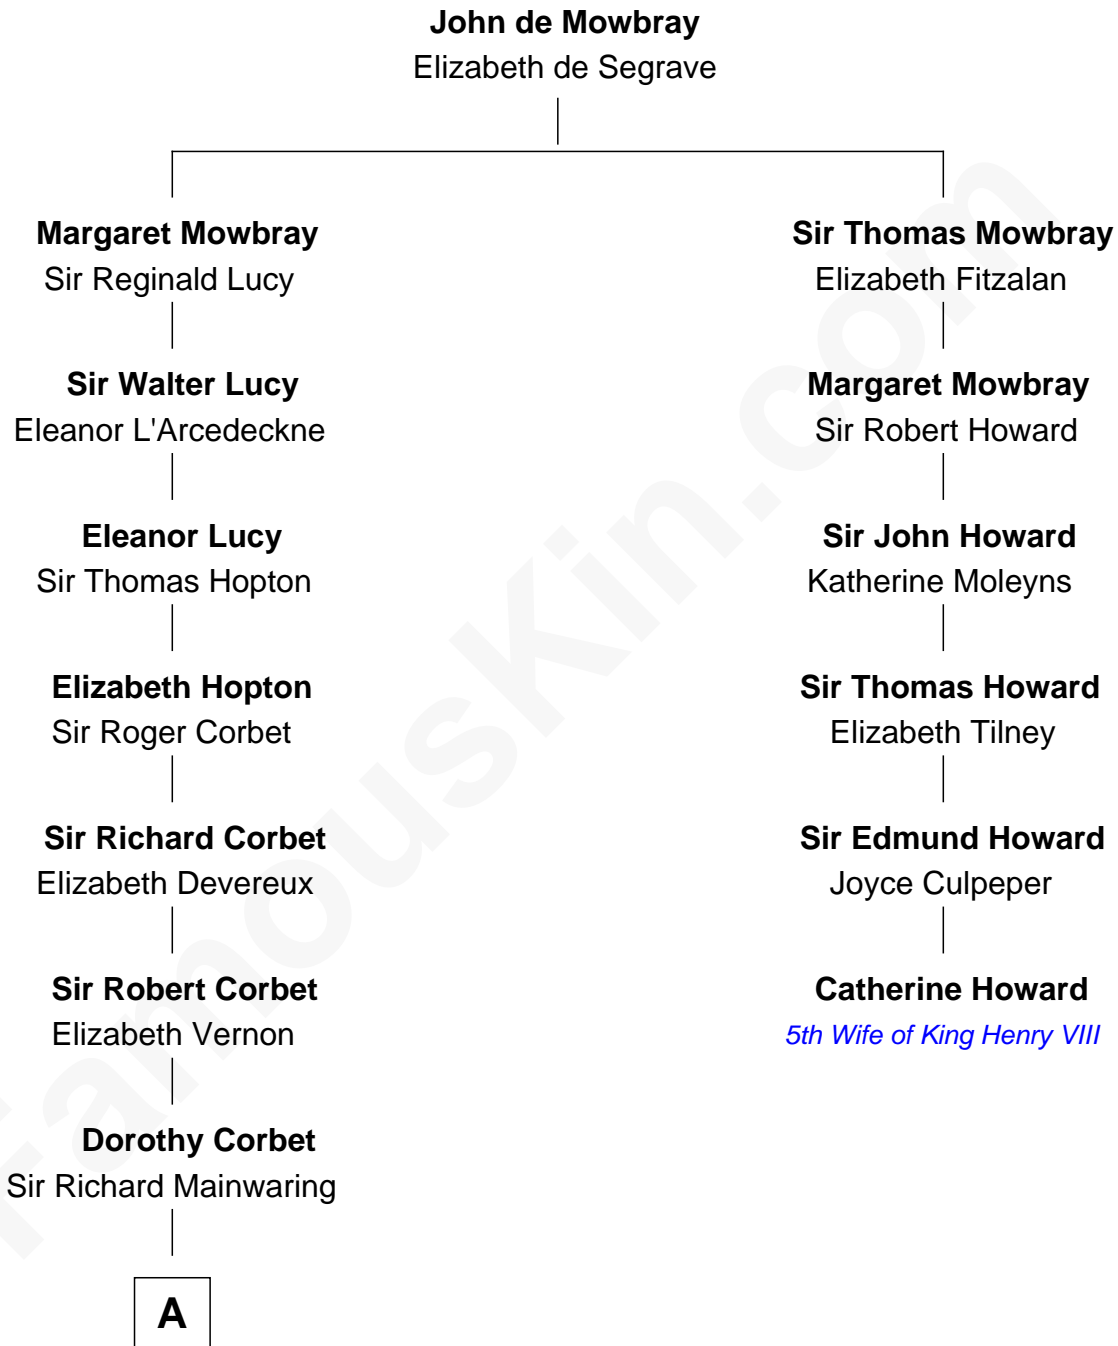

FamousKin.com Relationship Chart of

Illeana Douglas

TV and Movie Actress

5th cousin 15 times removed of

Catherine Howard

5th Wife of King Henry VIII

B

—
Lena Priscilla Shackelford
Edouard Gregory Hesselberg

—
Melvyn Edouard Hesselberg
Rosalind Hightower

—
Gregory Hesselberg
Joan Georgescu

—
Illeana Douglas
TV and Movie Actress