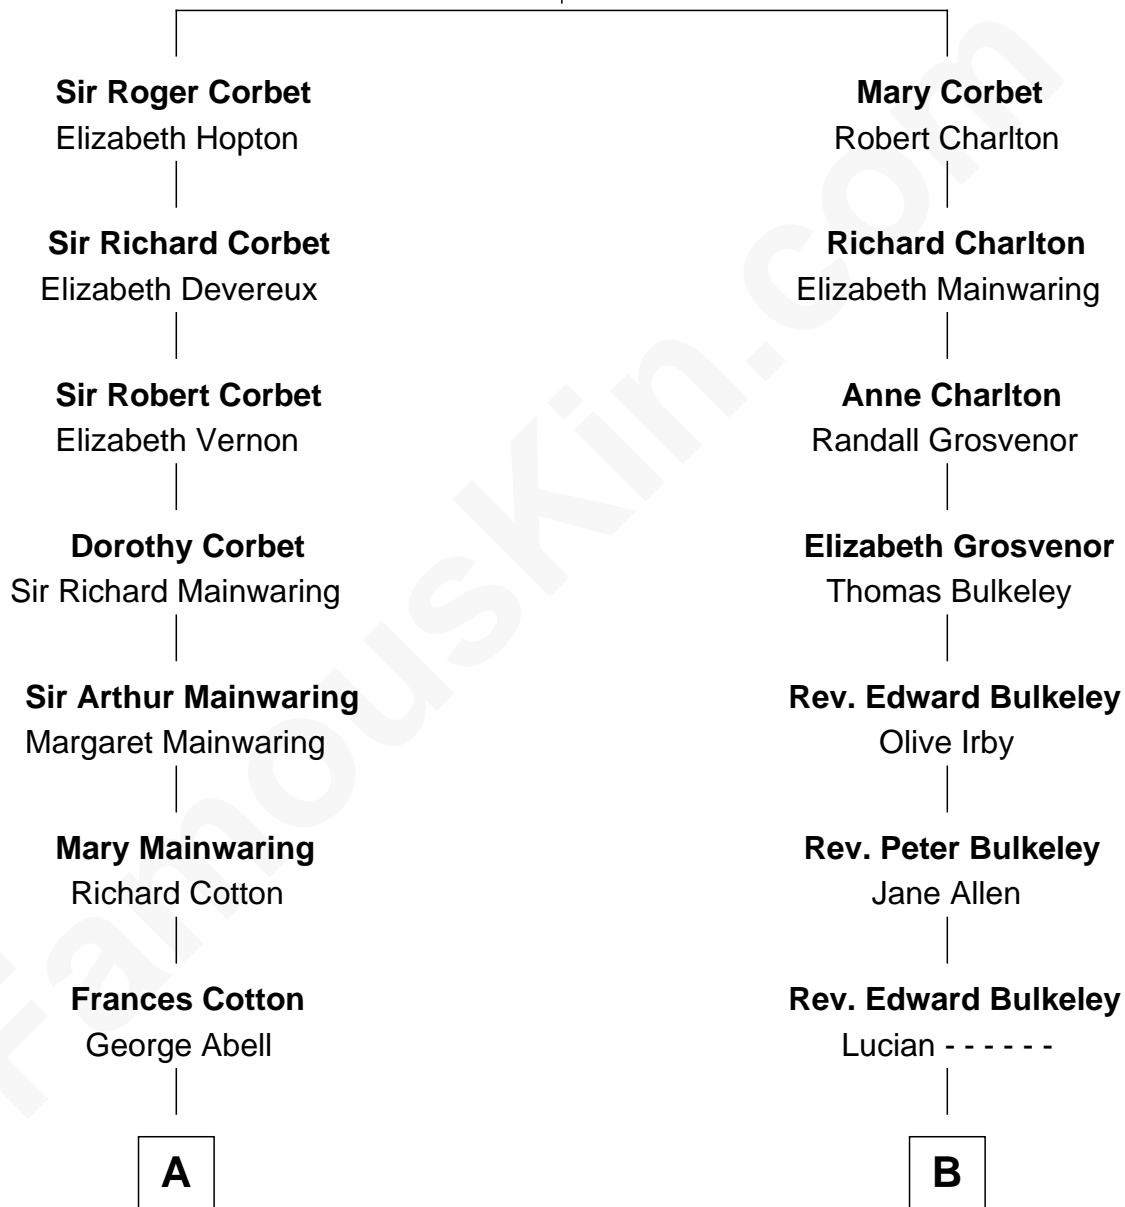

FamousKin.com Relationship Chart of

Illeana Douglas

TV and Movie Actress

12th cousin 5 times removed of

Ralph Waldo Emerson

American Poet

Sir Robert Corbet

Margaret - - - - -

A

Robert Abell
Joanna - - - - -

Caleb Abell
Margaret Post

Mary Abell
Richard Douglas

William Douglas
Sarah Denison

Richard Douglas
Lucy Way

Erskine Douglas
Sophia Garrett

Emma Jane Douglas
Col. George Taliaferro Shackelford