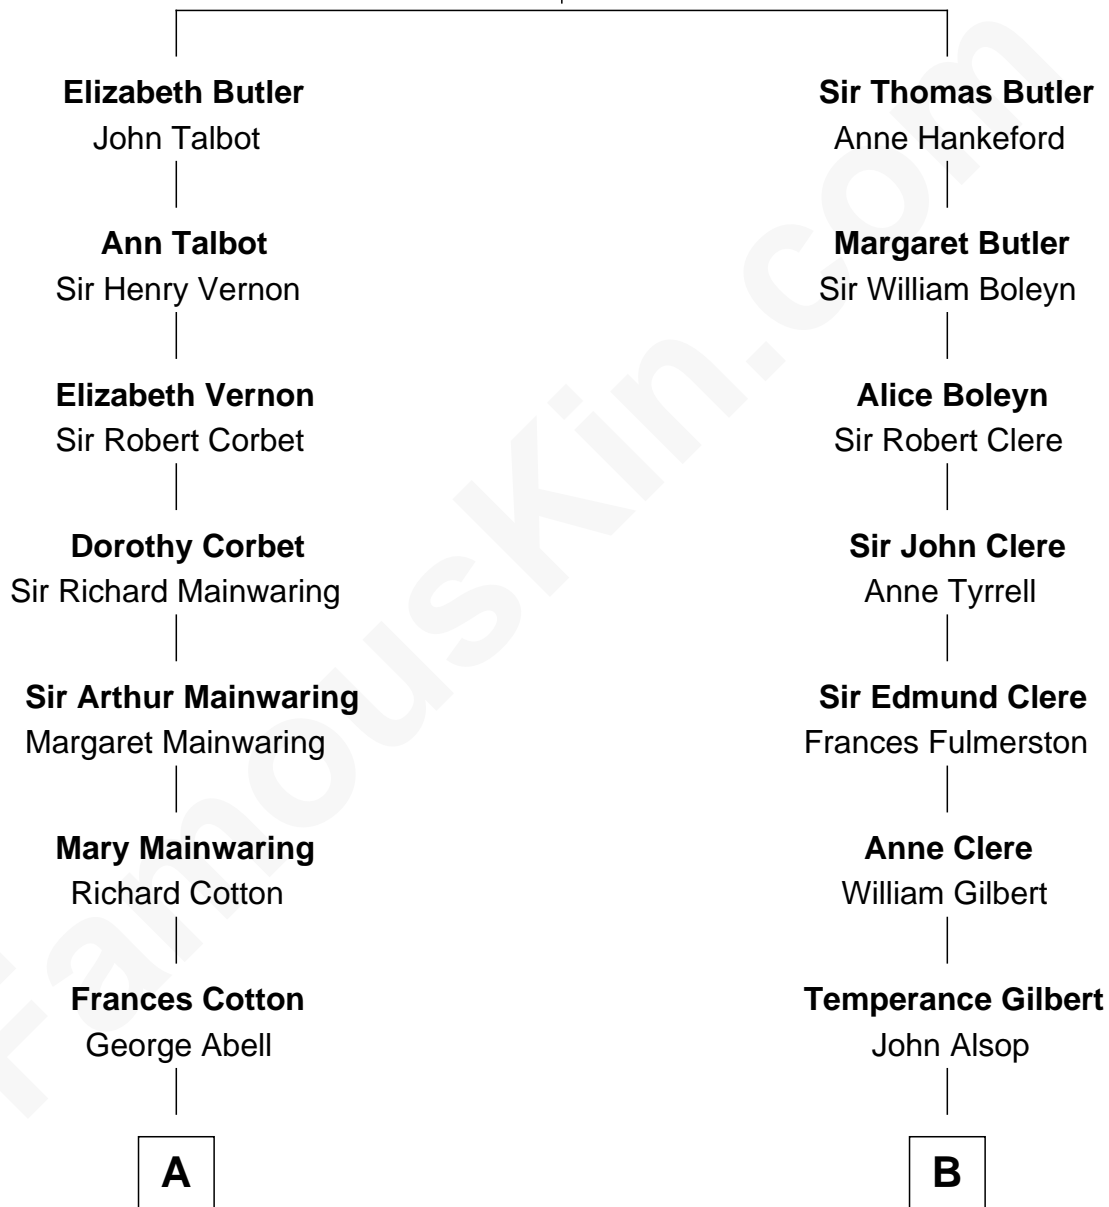

FamousKin.com Relationship Chart of

Illeana Douglas

TV and Movie Actress

17th cousin 2 times removed of

Sydney Biddle Barrows

Mayflower Madam

James Butler
Joan Beauchamp

C

John Boyd Ballantine

Anne L. Crawford

Jeannette Ballantine

Donald Byers Barrows

Sydney Biddle Barrows

Mayflower Madam

FamousKin.com