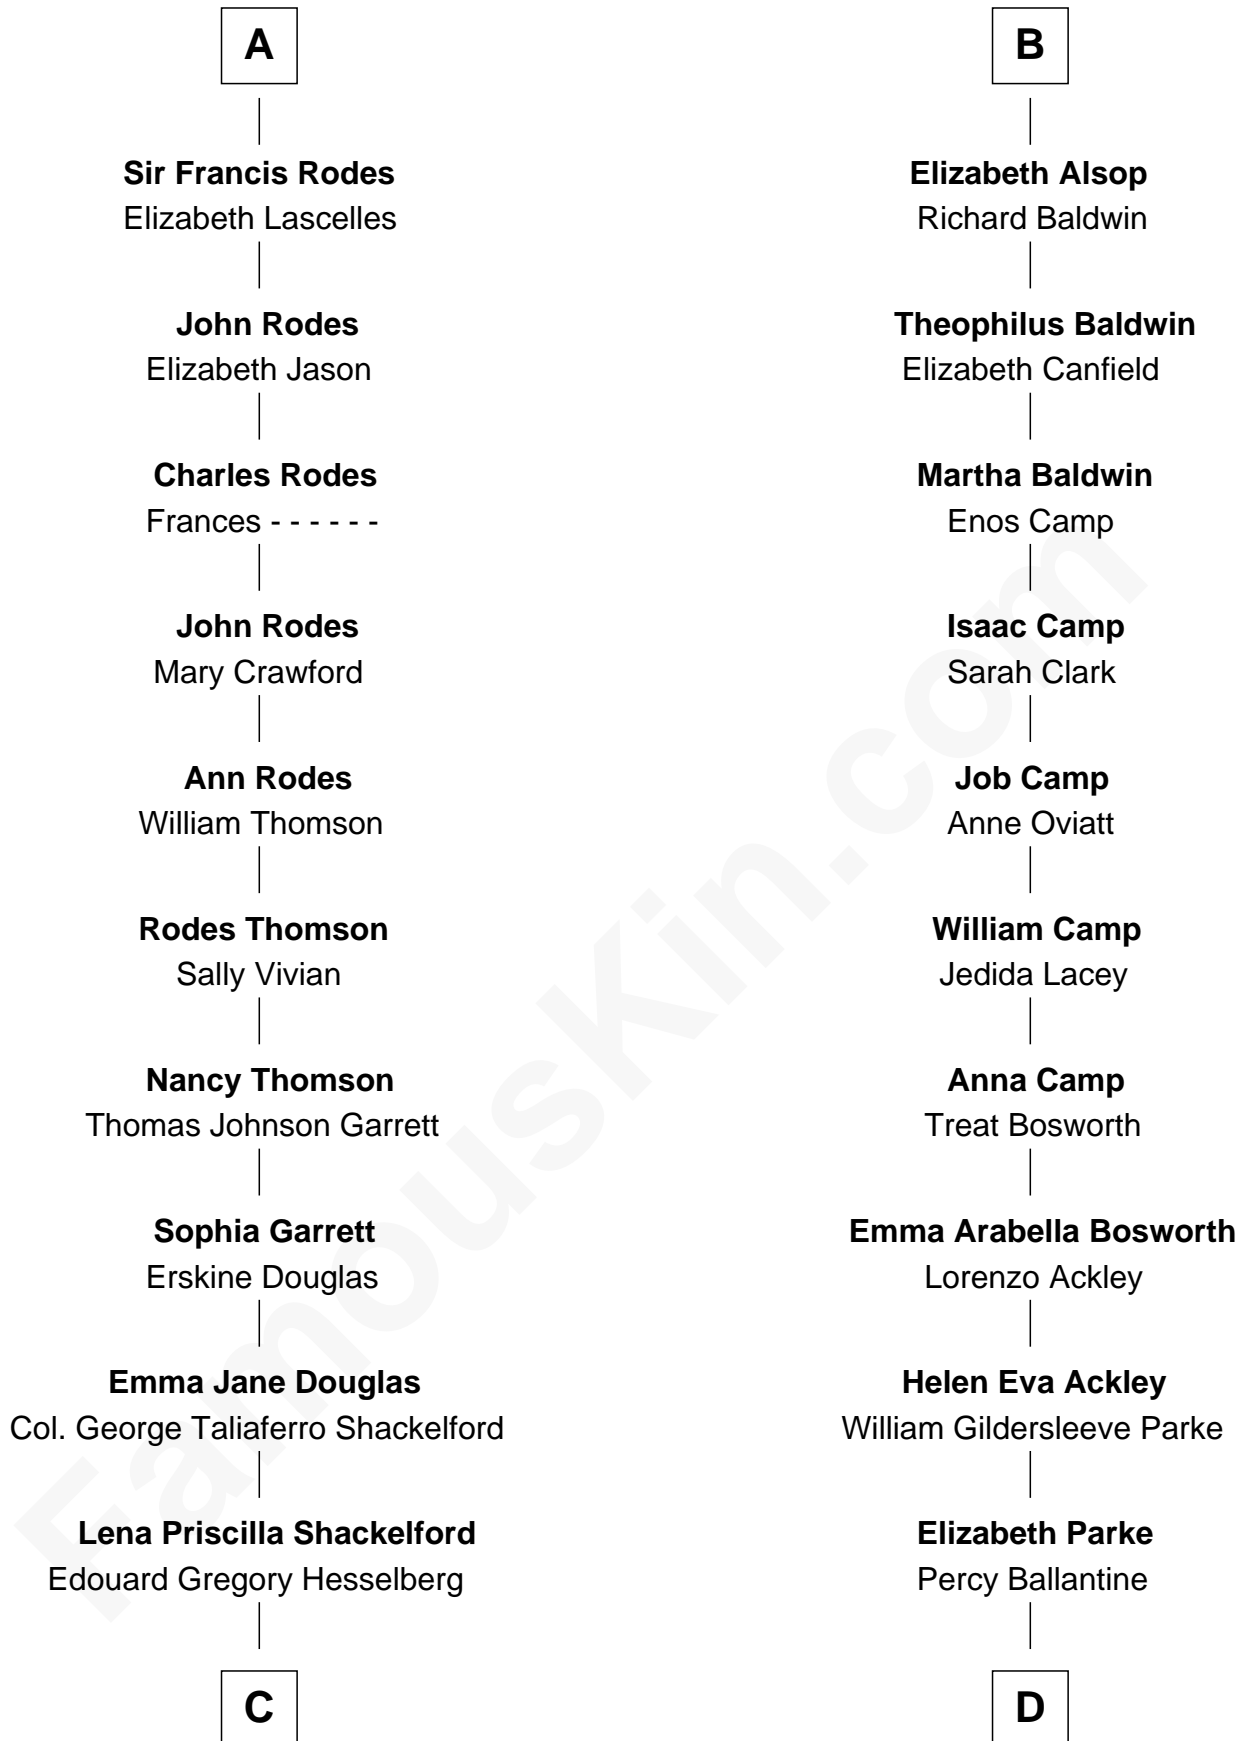

# FamousKin.com Relationship Chart of

**Illeana Douglas**

*TV and Movie Actress*

19th cousin of

**Sydney Biddle Barrows**

*Mayflower Madam*

**Thomas Morley**

Isabel de la Pole

**C**

**Melvyn Edouard Hesselberg**

Rosalind Hightower

**Gregory Hesselberg**

Joan Georgescu

**Illeana Douglas**

*TV and Movie Actress*

**D**