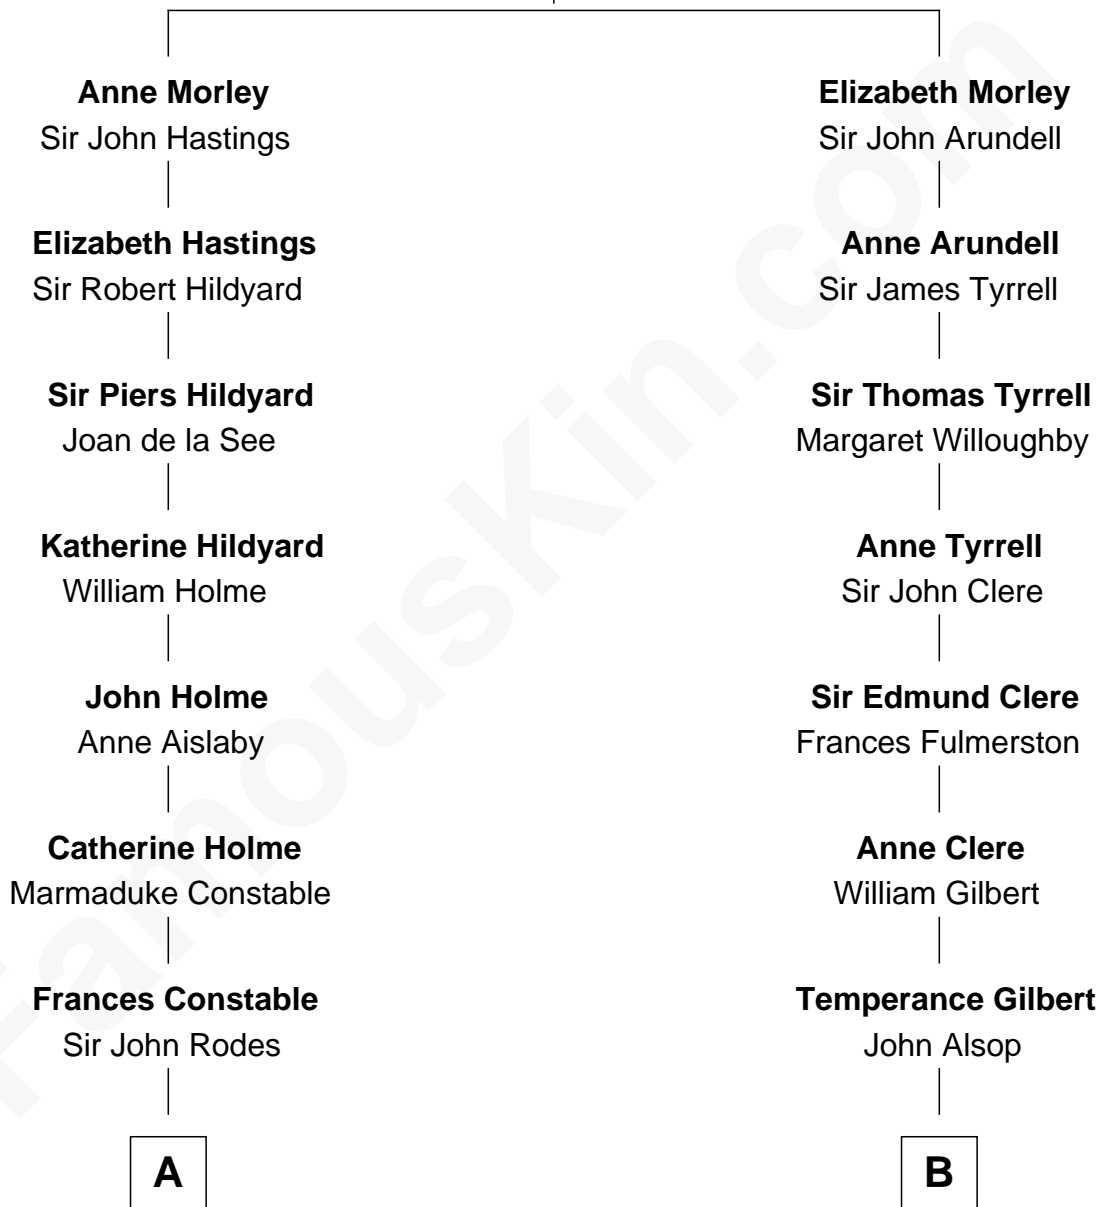

# FamousKin.com Relationship Chart of

**Illeana Douglas**

*TV and Movie Actress*

19th cousin of

**Sydney Biddle Barrows**

*Mayflower Madam*

**Thomas Morley**

Isabel de la Pole

**C**

**Melvyn Edouard Hesselberg**

Rosalind Hightower

**Gregory Hesselberg**

Joan Georgescu

**Illeana Douglas**

*TV and Movie Actress*

**D**