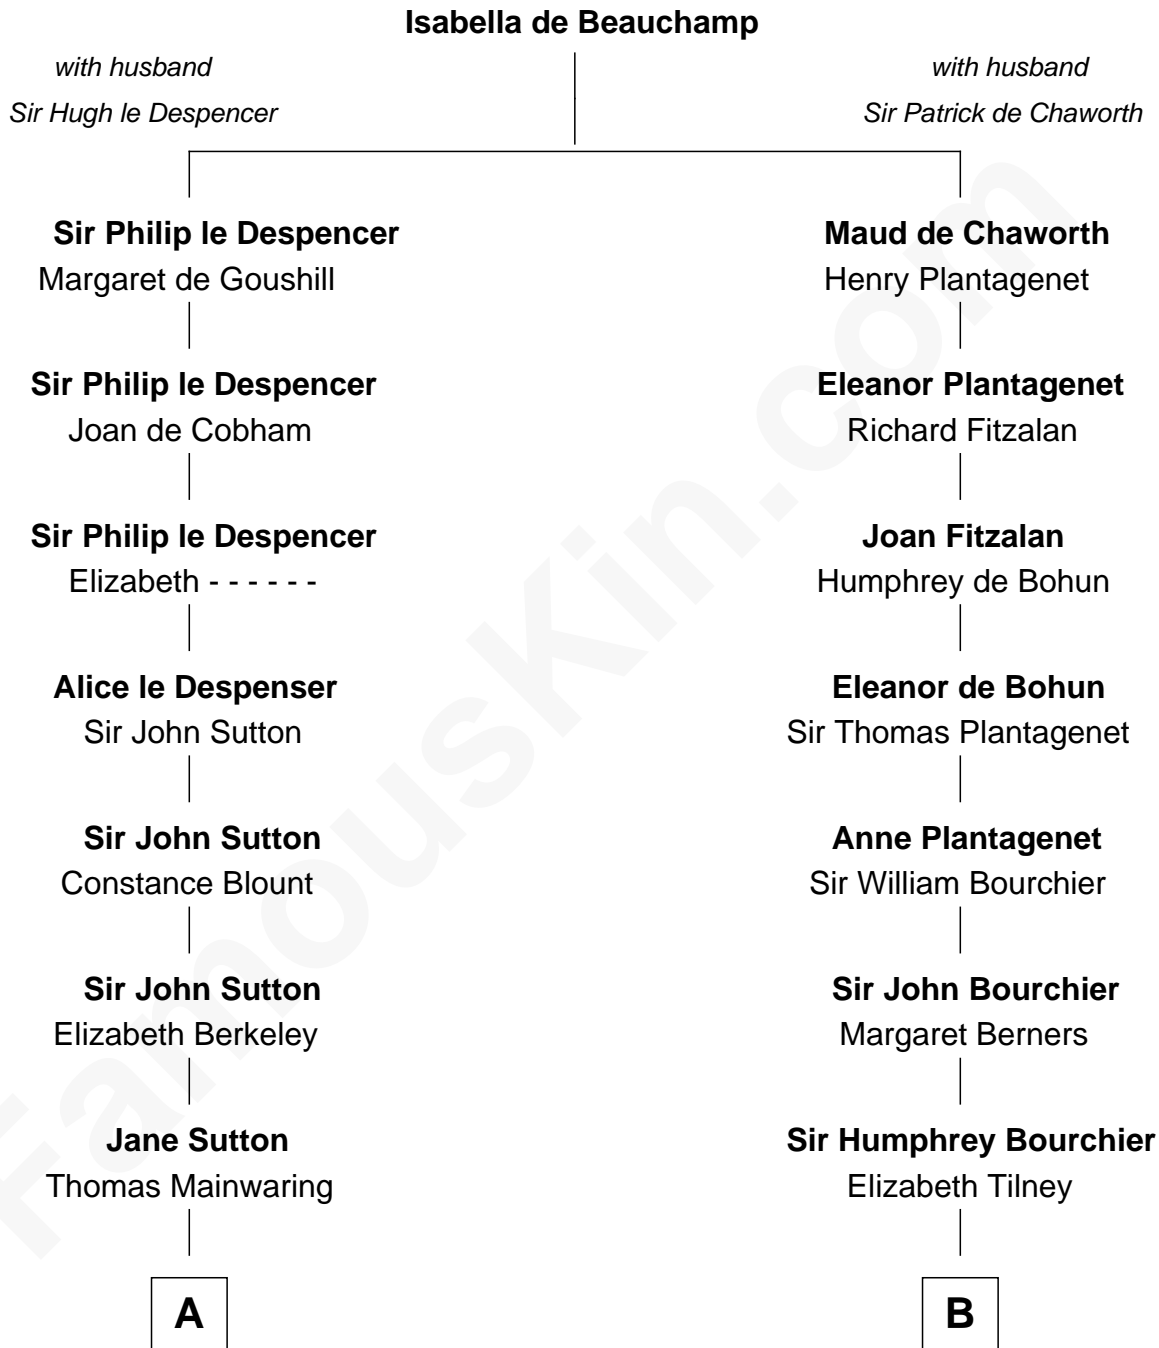

FamousKin.com Relationship Chart of

Illeana Douglas

TV and Movie Actress

16th cousin 5 times removed of

Robert Treat Paine

Signer of the Declaration of Independence

C

Emma Jane Douglas
Col. George Taliaferro Shackelford

Lena Priscilla Shackelford
Edouard Gregory Hesselberg

Melvyn Edouard Hesselberg
Rosalind Hightower

Gregory Hesselberg
Joan Georgescu

Illeana Douglas
TV and Movie Actress

FamousKin.com