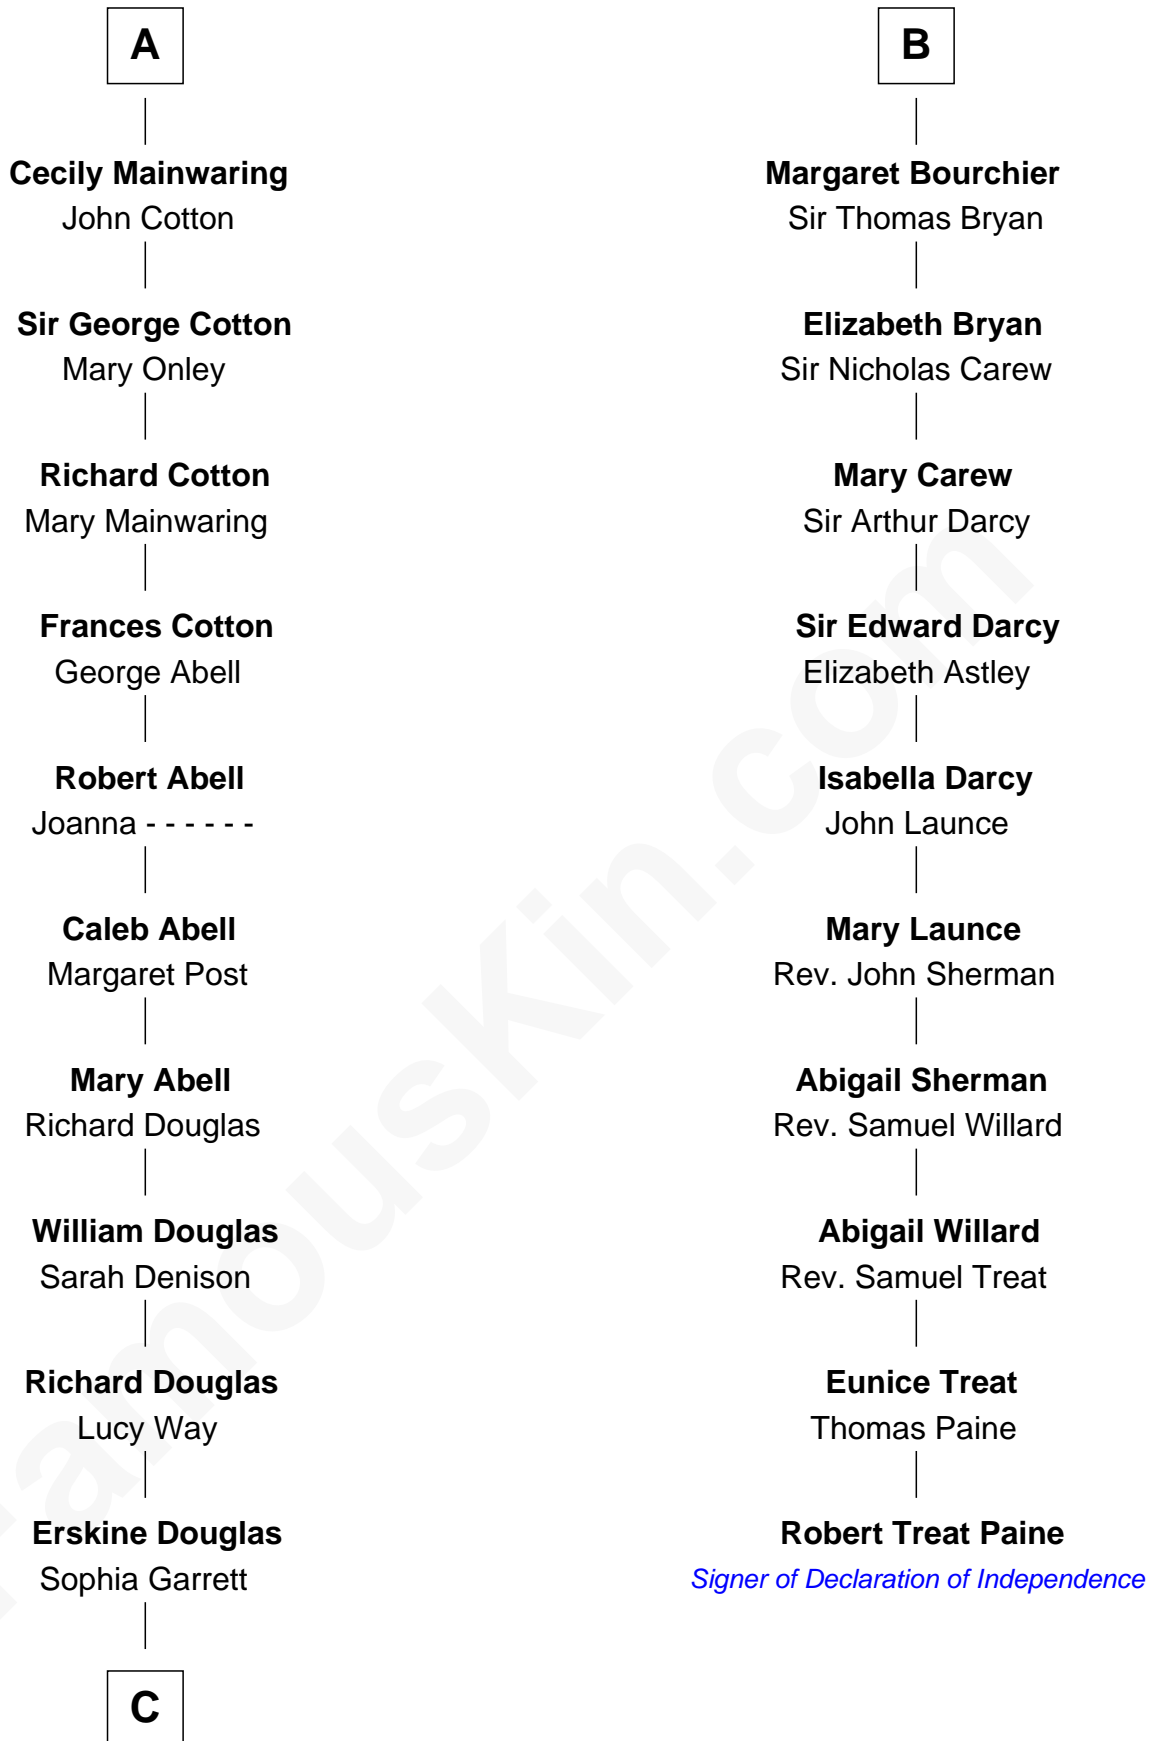

FamousKin.com Relationship Chart of

Illeana Douglas

TV and Movie Actress

16th cousin 5 times removed of

Robert Treat Paine

Signer of the Declaration of Independence

C

Emma Jane Douglas
Col. George Taliaferro Shackelford

Lena Priscilla Shackelford
Edouard Gregory Hesselberg

Melvyn Edouard Hesselberg
Rosalind Hightower

Gregory Hesselberg
Joan Georgescu

Illeana Douglas
TV and Movie Actress

FamousKin.com