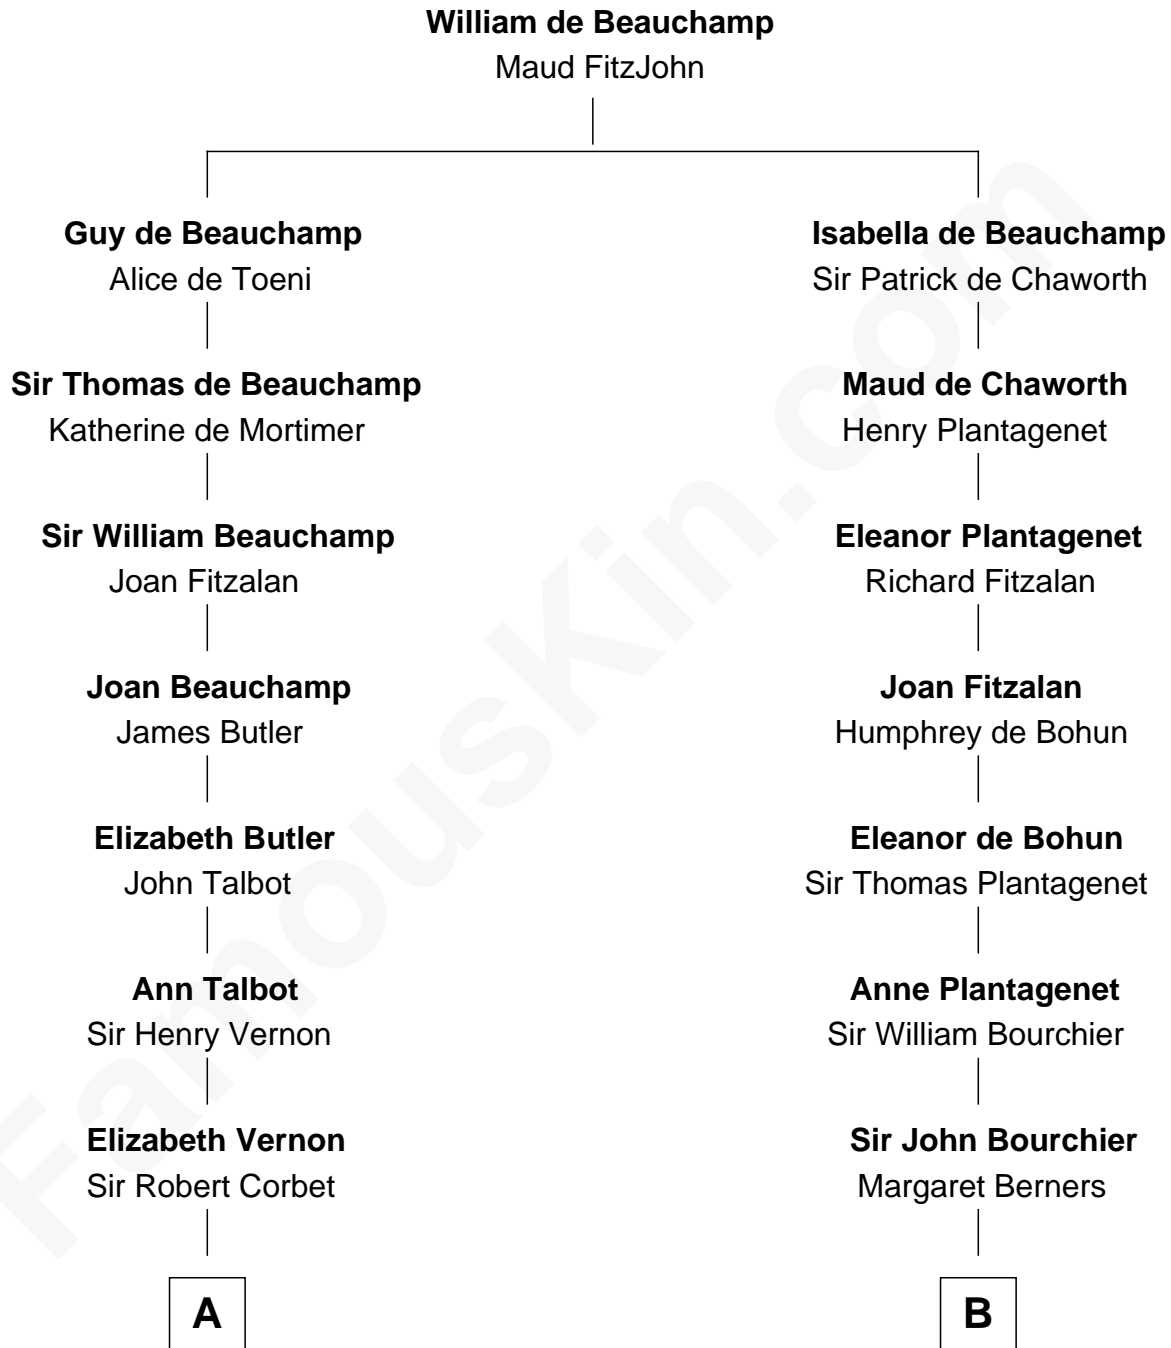

FamousKin.com Relationship Chart of

Illeana Douglas

TV and Movie Actress

17th cousin 4 times removed of

Robert Treat Paine

Signer of the Declaration of Independence

C

Emma Jane Douglas
Col. George Taliaferro Shackelford

Lena Priscilla Shackelford
Edouard Gregory Hesselberg

Melvyn Edouard Hesselberg
Rosalind Hightower

Gregory Hesselberg
Joan Georgescu

Illeana Douglas
TV and Movie Actress

FamousKin.com