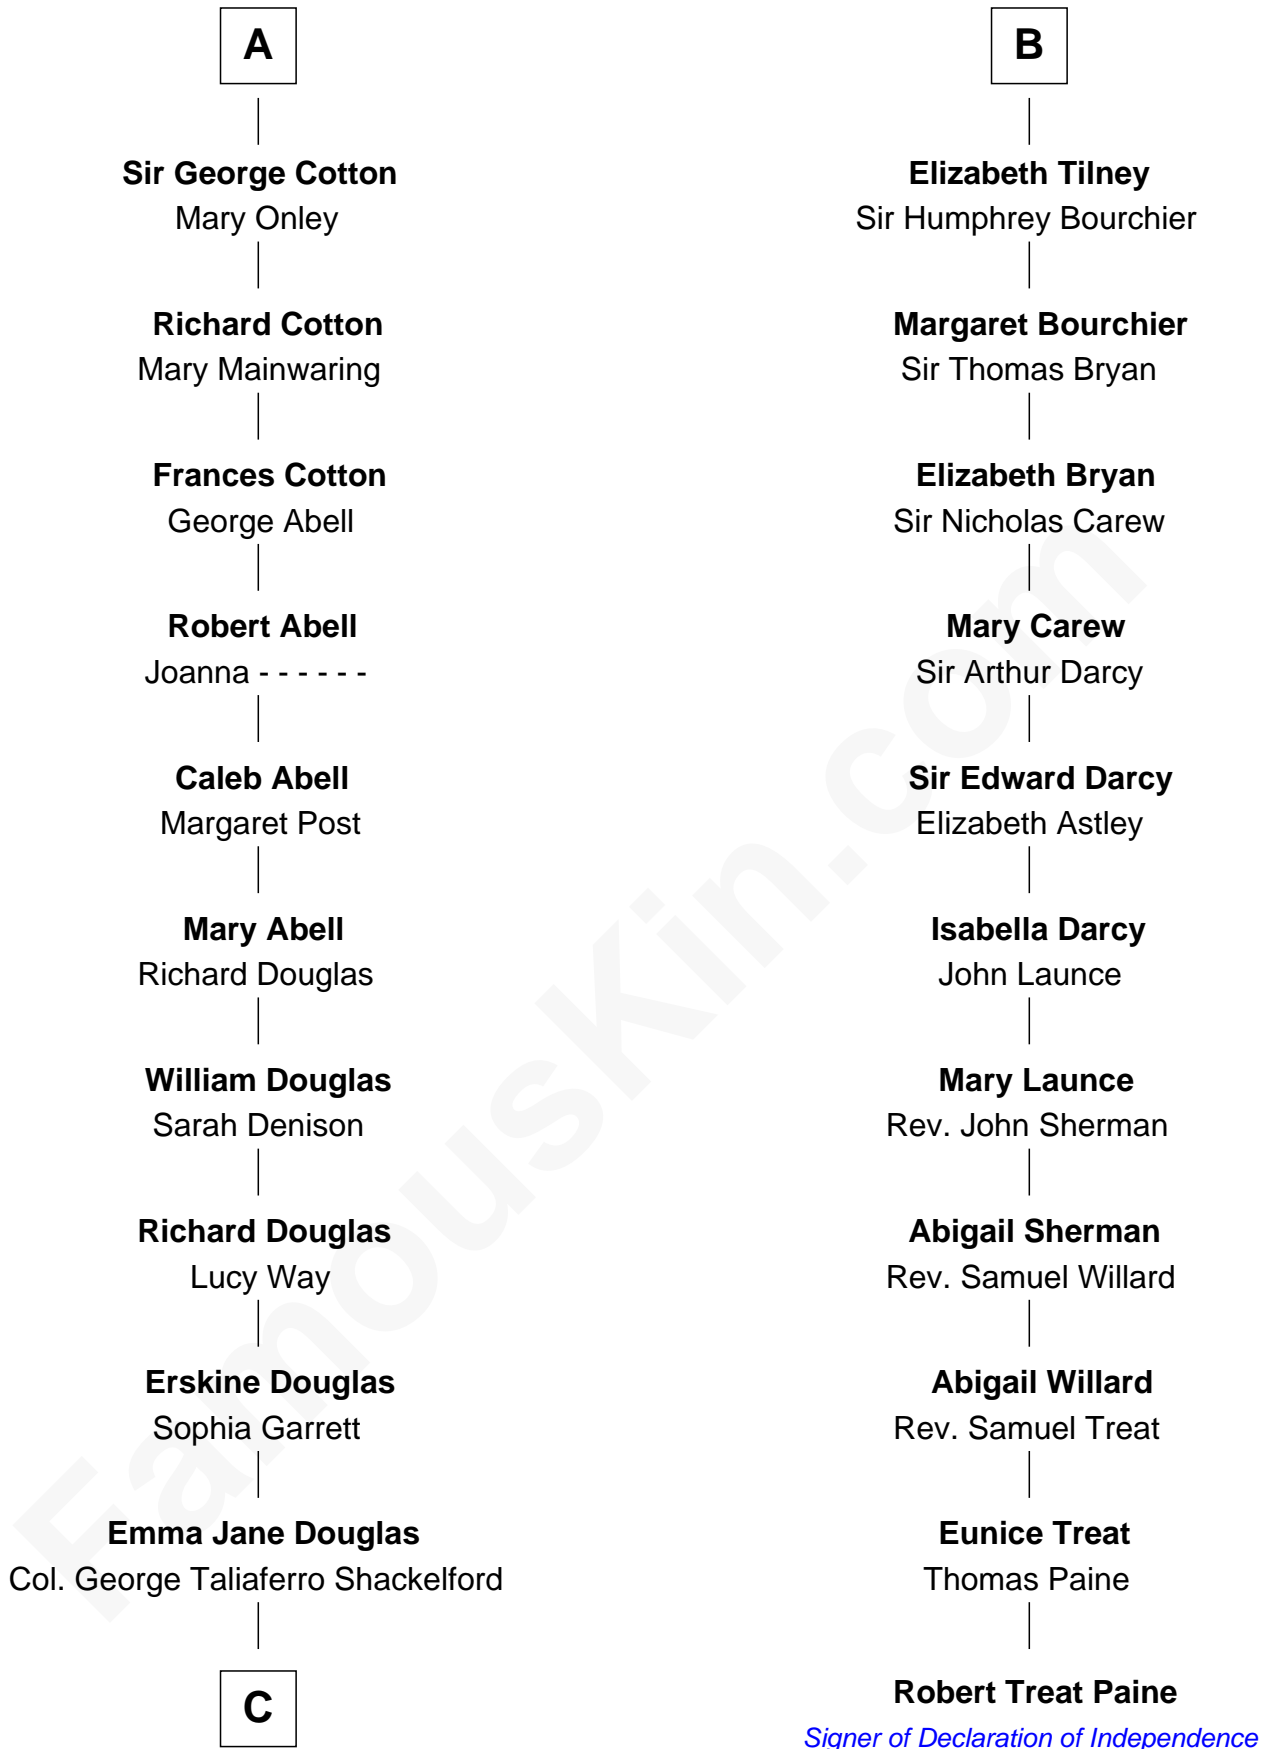

FamousKin.com Relationship Chart of

Illeana Douglas

TV and Movie Actress

17th cousin 3 times removed of

Robert Treat Paine

Signer of the Declaration of Independence

Sir William de Cantilupe

Eve de Braiose

C

—
Lena Priscilla Shackelford
Edouard Gregory Hesselberg

—
Melvyn Edouard Hesselberg
Rosalind Hightower

—
Gregory Hesselberg
Joan Georgescu

—
Illeana Douglas
TV and Movie Actress

FamousKin.com