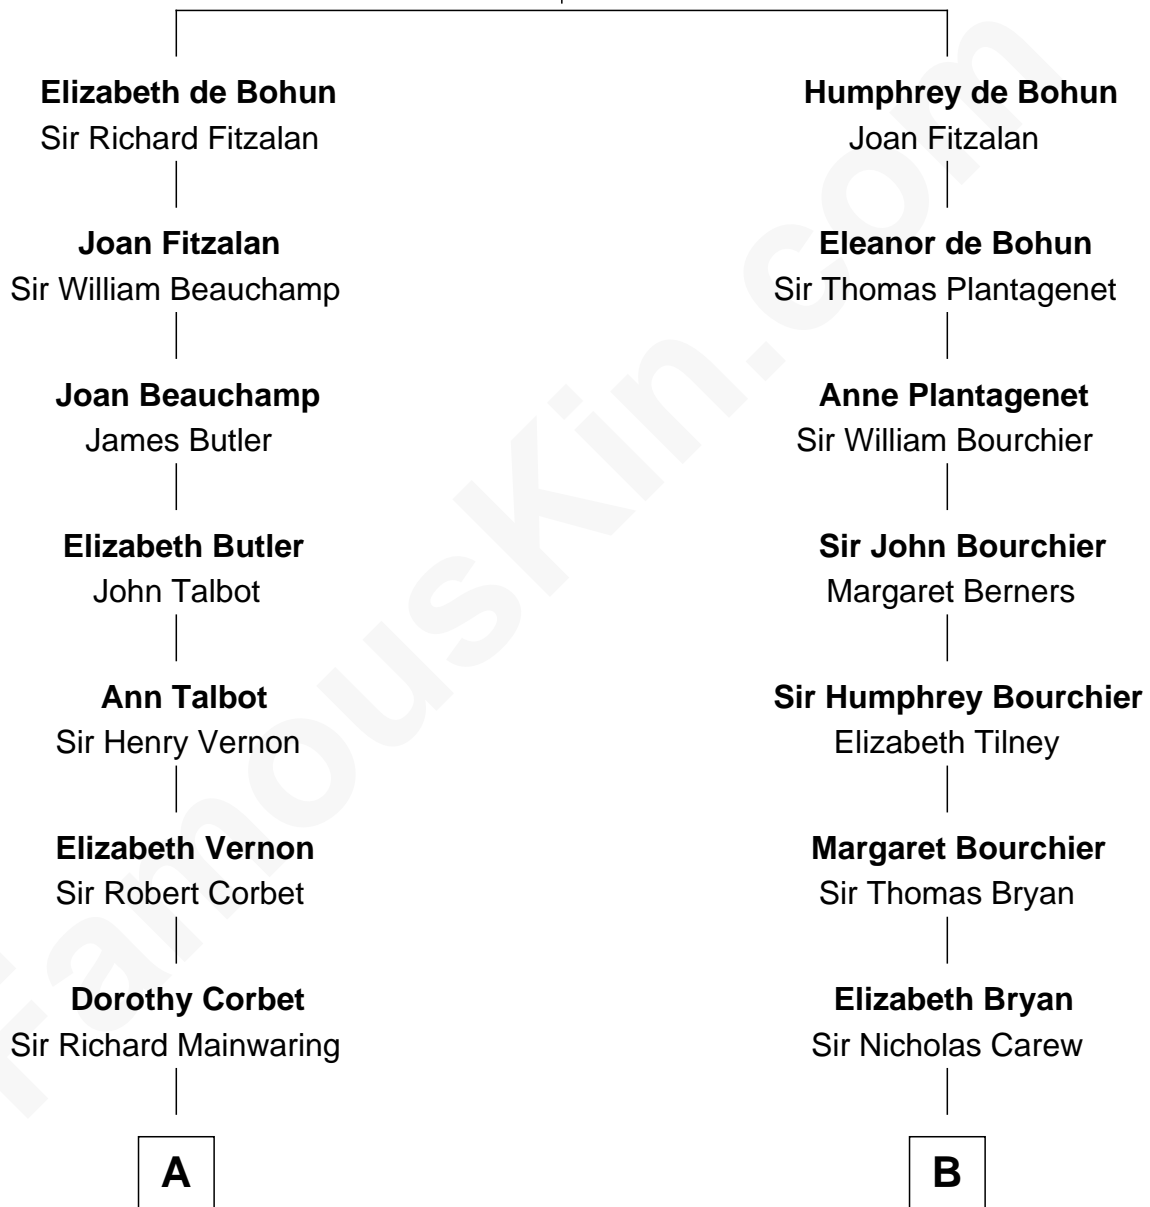

FamousKin.com Relationship Chart of

Illeana Douglas

TV and Movie Actress

14th cousin 6 times removed of

Robert Treat Paine

Signer of the Declaration of Independence

Sir William de Bohun
Elizabeth de Badlesmere

C

Lena Priscilla Shackelford
Edouard Gregory Hesselberg

Melvyn Edouard Hesselberg
Rosalind Hightower

Gregory Hesselberg
Joan Georgescu

Illeana Douglas
TV and Movie Actress

FamousKin.com