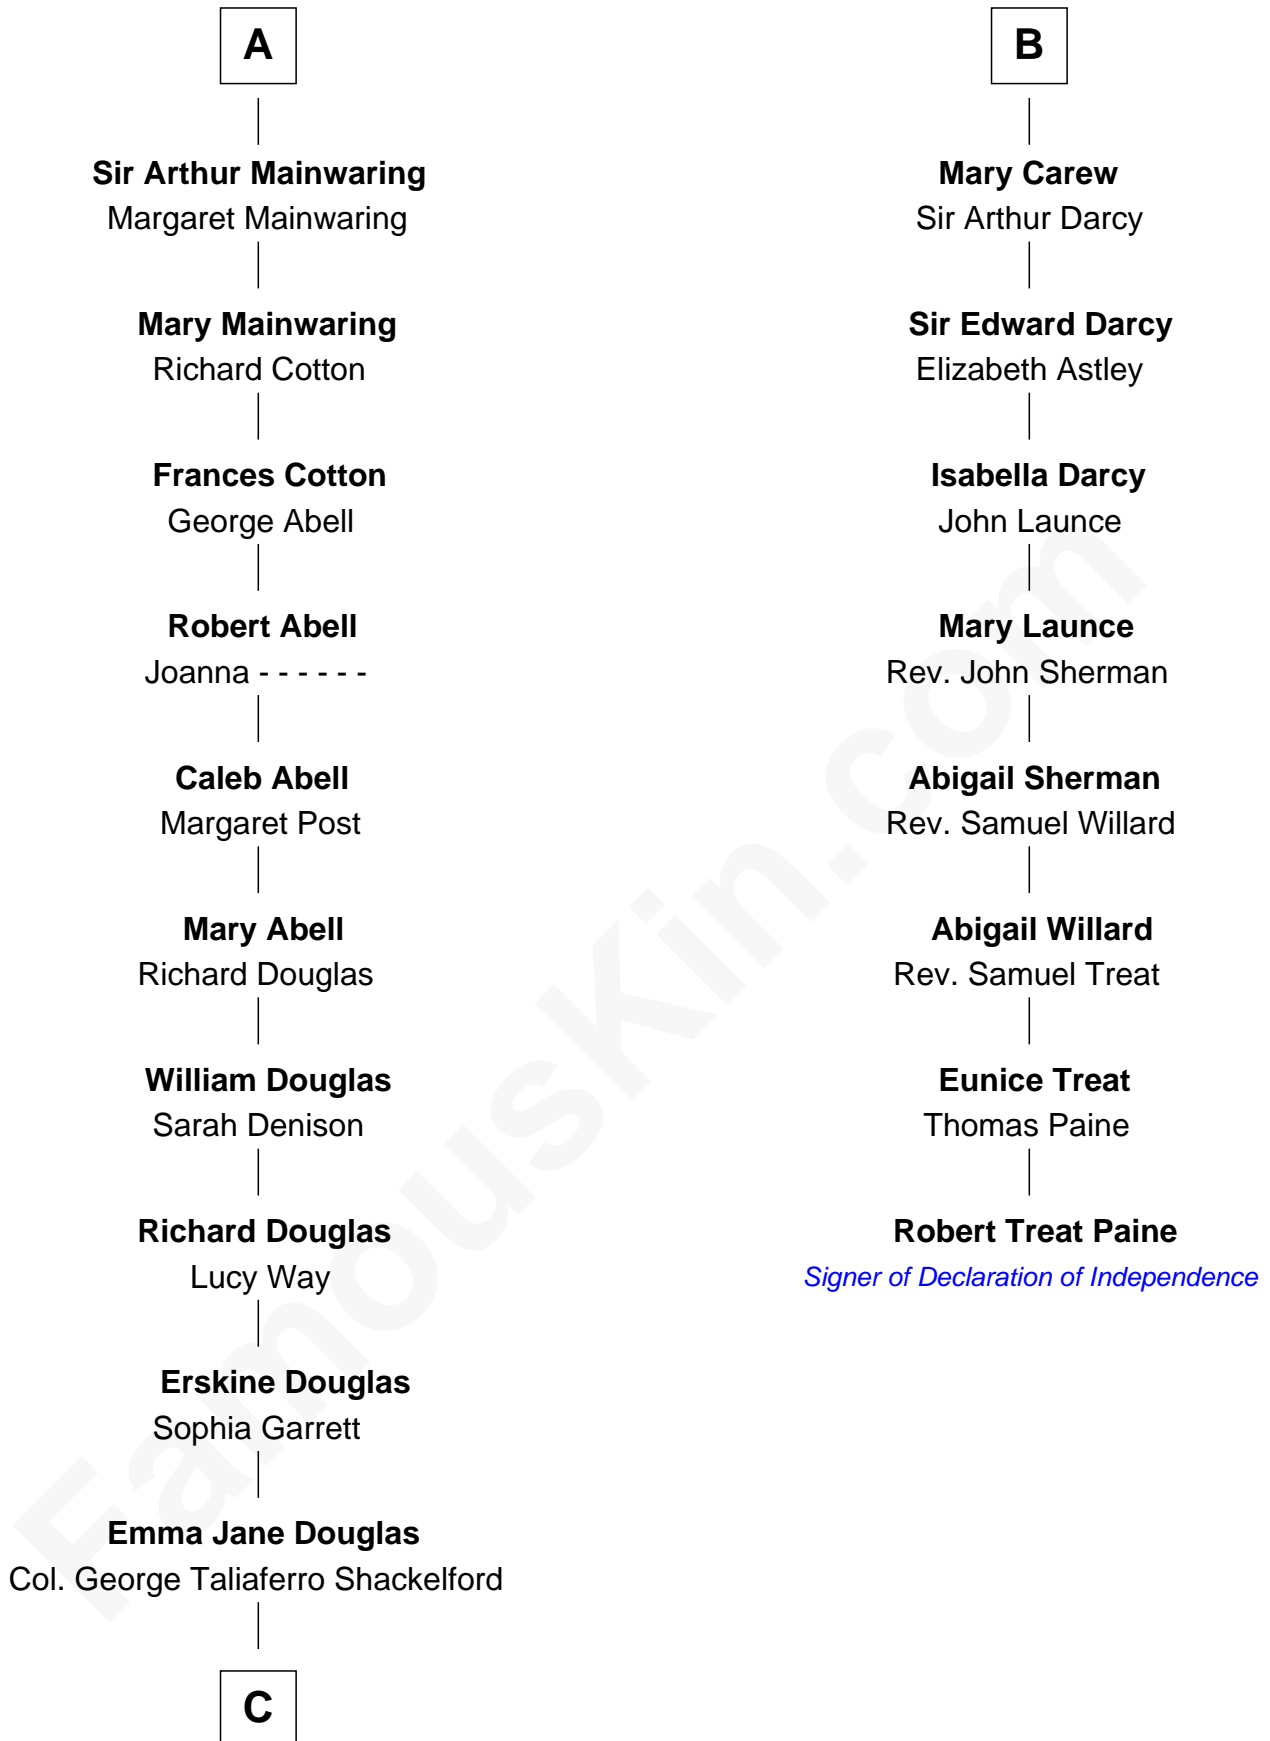

FamousKin.com Relationship Chart of

Illeana Douglas

TV and Movie Actress

14th cousin 6 times removed of

Robert Treat Paine

Signer of the Declaration of Independence

Sir William de Bohun
Elizabeth de Badlesmere

C

Lena Priscilla Shackelford
Edouard Gregory Hesselberg

Melvyn Edouard Hesselberg
Rosalind Hightower

Gregory Hesselberg
Joan Georgescu

Illeana Douglas
TV and Movie Actress

FamousKin.com