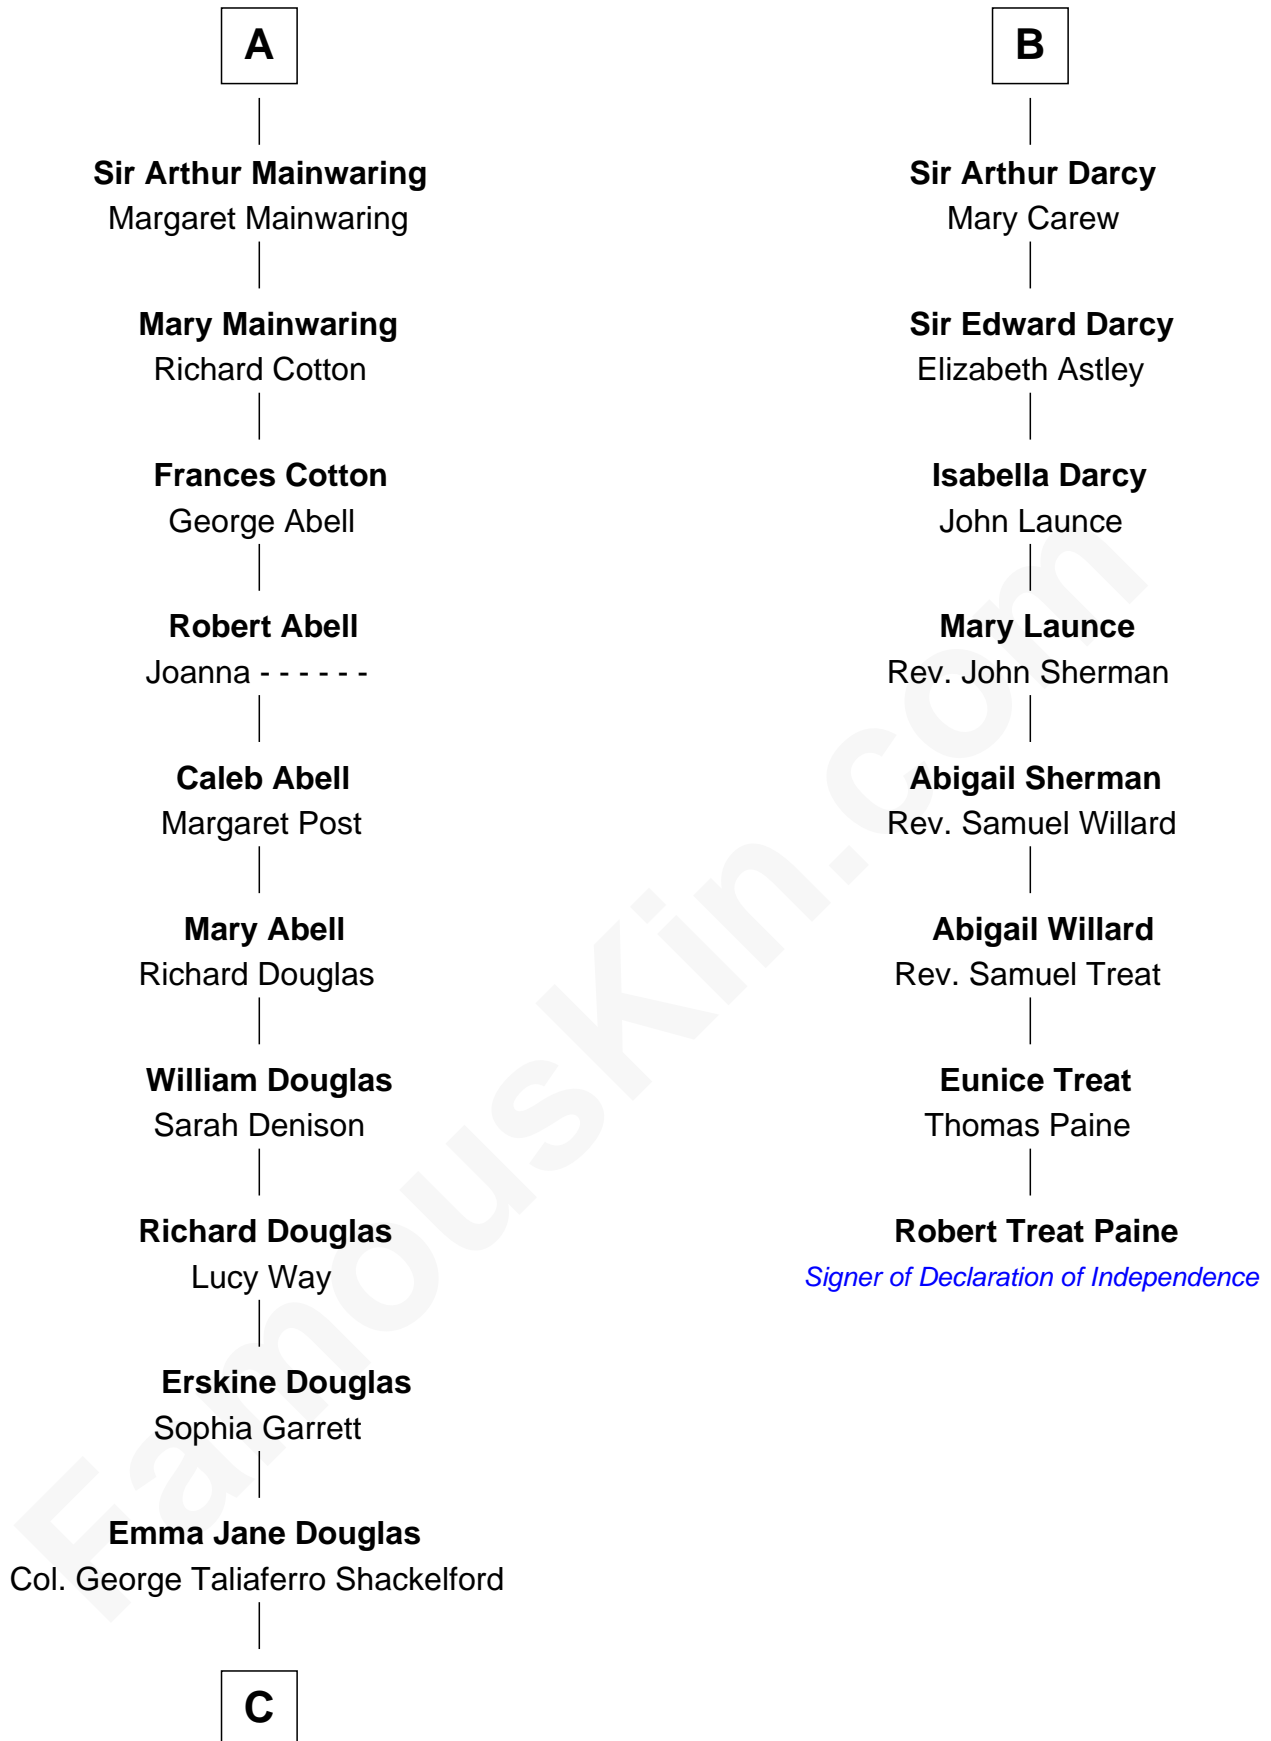

# FamousKin.com Relationship Chart of

**Illeana Douglas**

*TV and Movie Actress*

14th cousin 6 times removed of

**Robert Treat Paine**

*Signer of the Declaration of Independence*

**C**

**Lena Priscilla Shackelford**  
Edouard Gregory Hesselberg

**Melvyn Edouard Hesselberg**  
Rosalind Hightower

**Gregory Hesselberg**  
Joan Georgescu

**Illeana Douglas**  
*TV and Movie Actress*

FamousKin.com