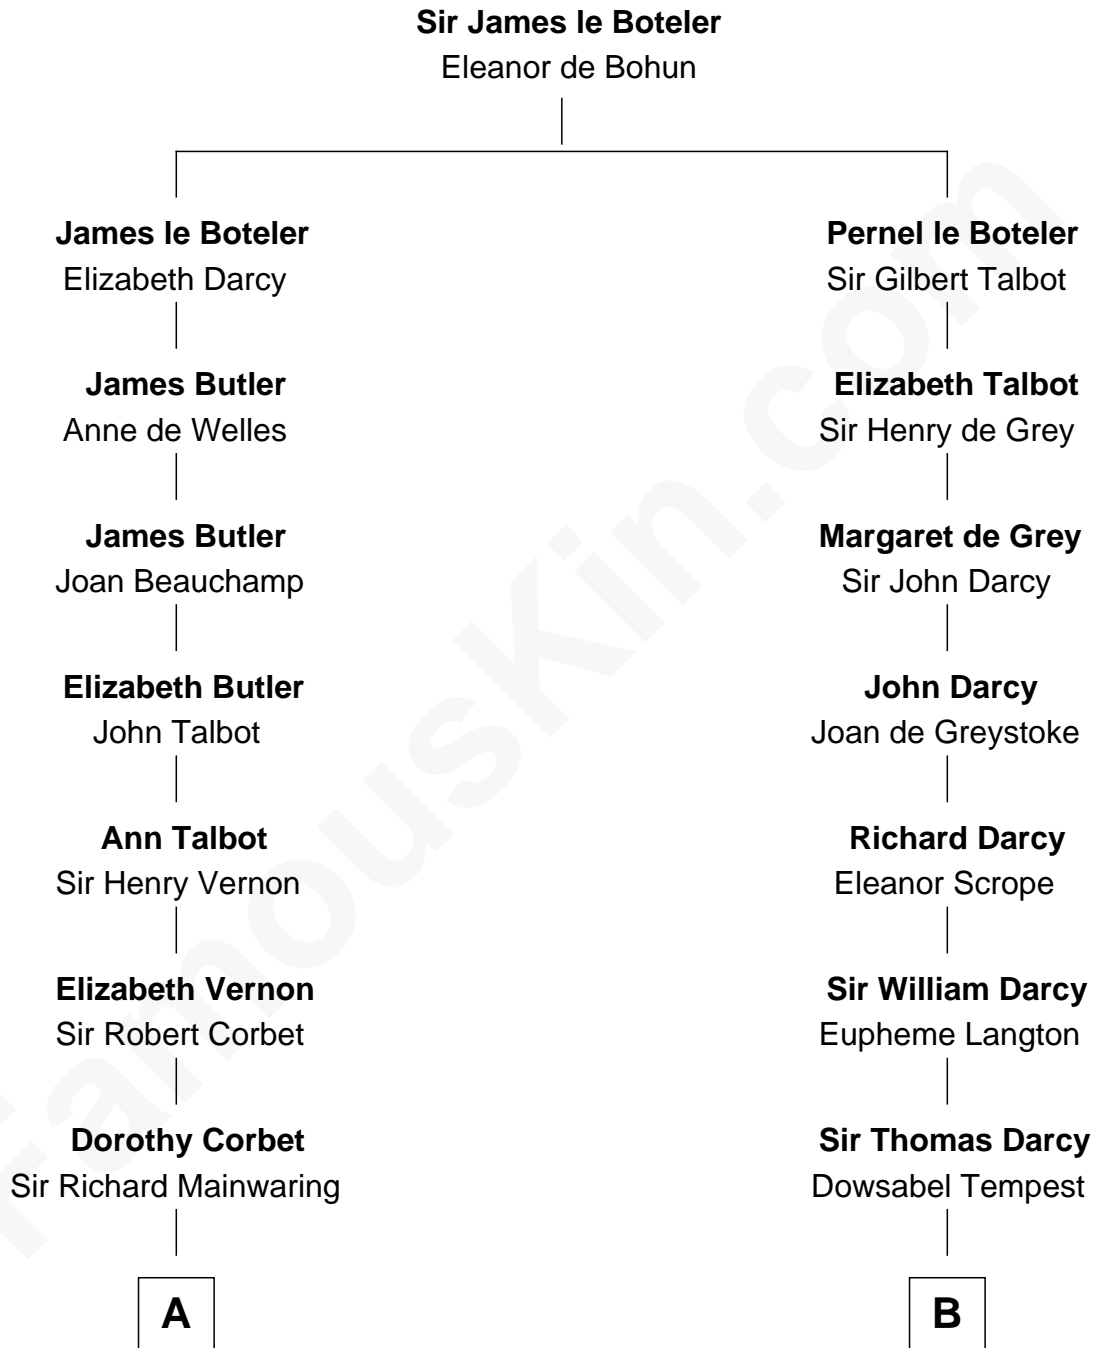

# FamousKin.com Relationship Chart of

**Illeana Douglas**

*TV and Movie Actress*

14th cousin 6 times removed of

**Robert Treat Paine**

*Signer of the Declaration of Independence*

**C**

**Lena Priscilla Shackelford**  
Edouard Gregory Hesselberg

**Melvyn Edouard Hesselberg**  
Rosalind Hightower

**Gregory Hesselberg**  
Joan Georgescu

**Illeana Douglas**  
*TV and Movie Actress*

FamousKin.com