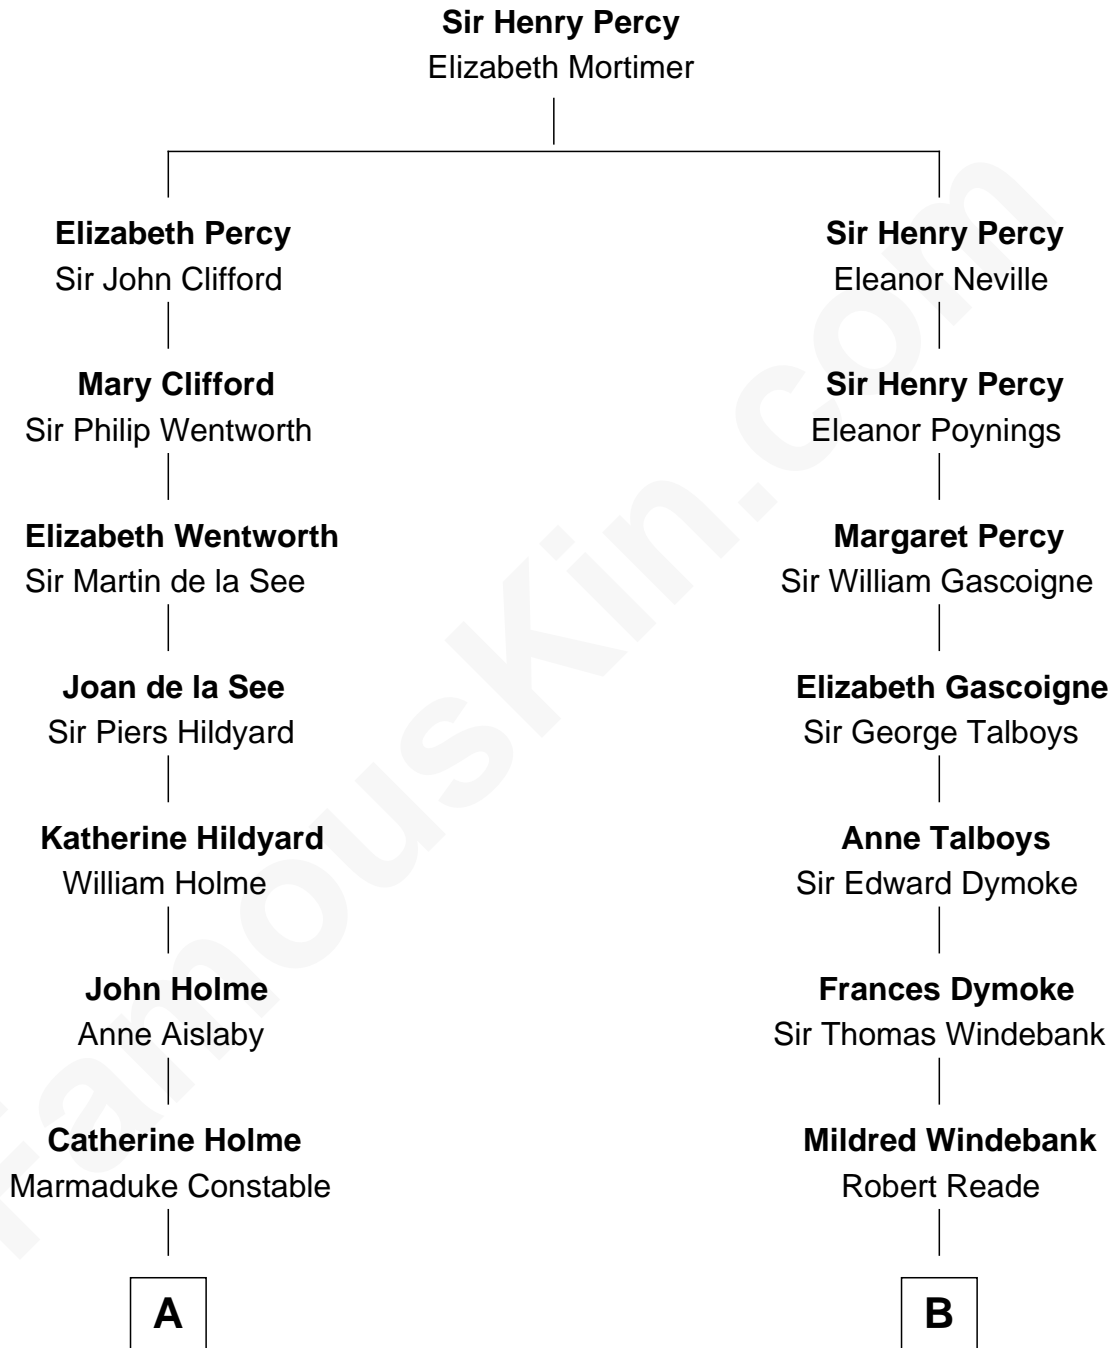

# FamousKin.com Relationship Chart of

**Ileana Douglas**

*TV and Movie Actress*

11th cousin 9 times removed of

**Thomas Nelson**

*Signer of the Declaration of Independence*

**C**

—  
**Lena Priscilla Shackelford**  
Edouard Gregory Hesselberg

—  
**Melvyn Edouard Hesselberg**  
Rosalind Hightower

—  
**Gregory Hesselberg**  
Joan Georgescu

—  
**Illeana Douglas**  
*TV and Movie Actress*

FamousKin.com