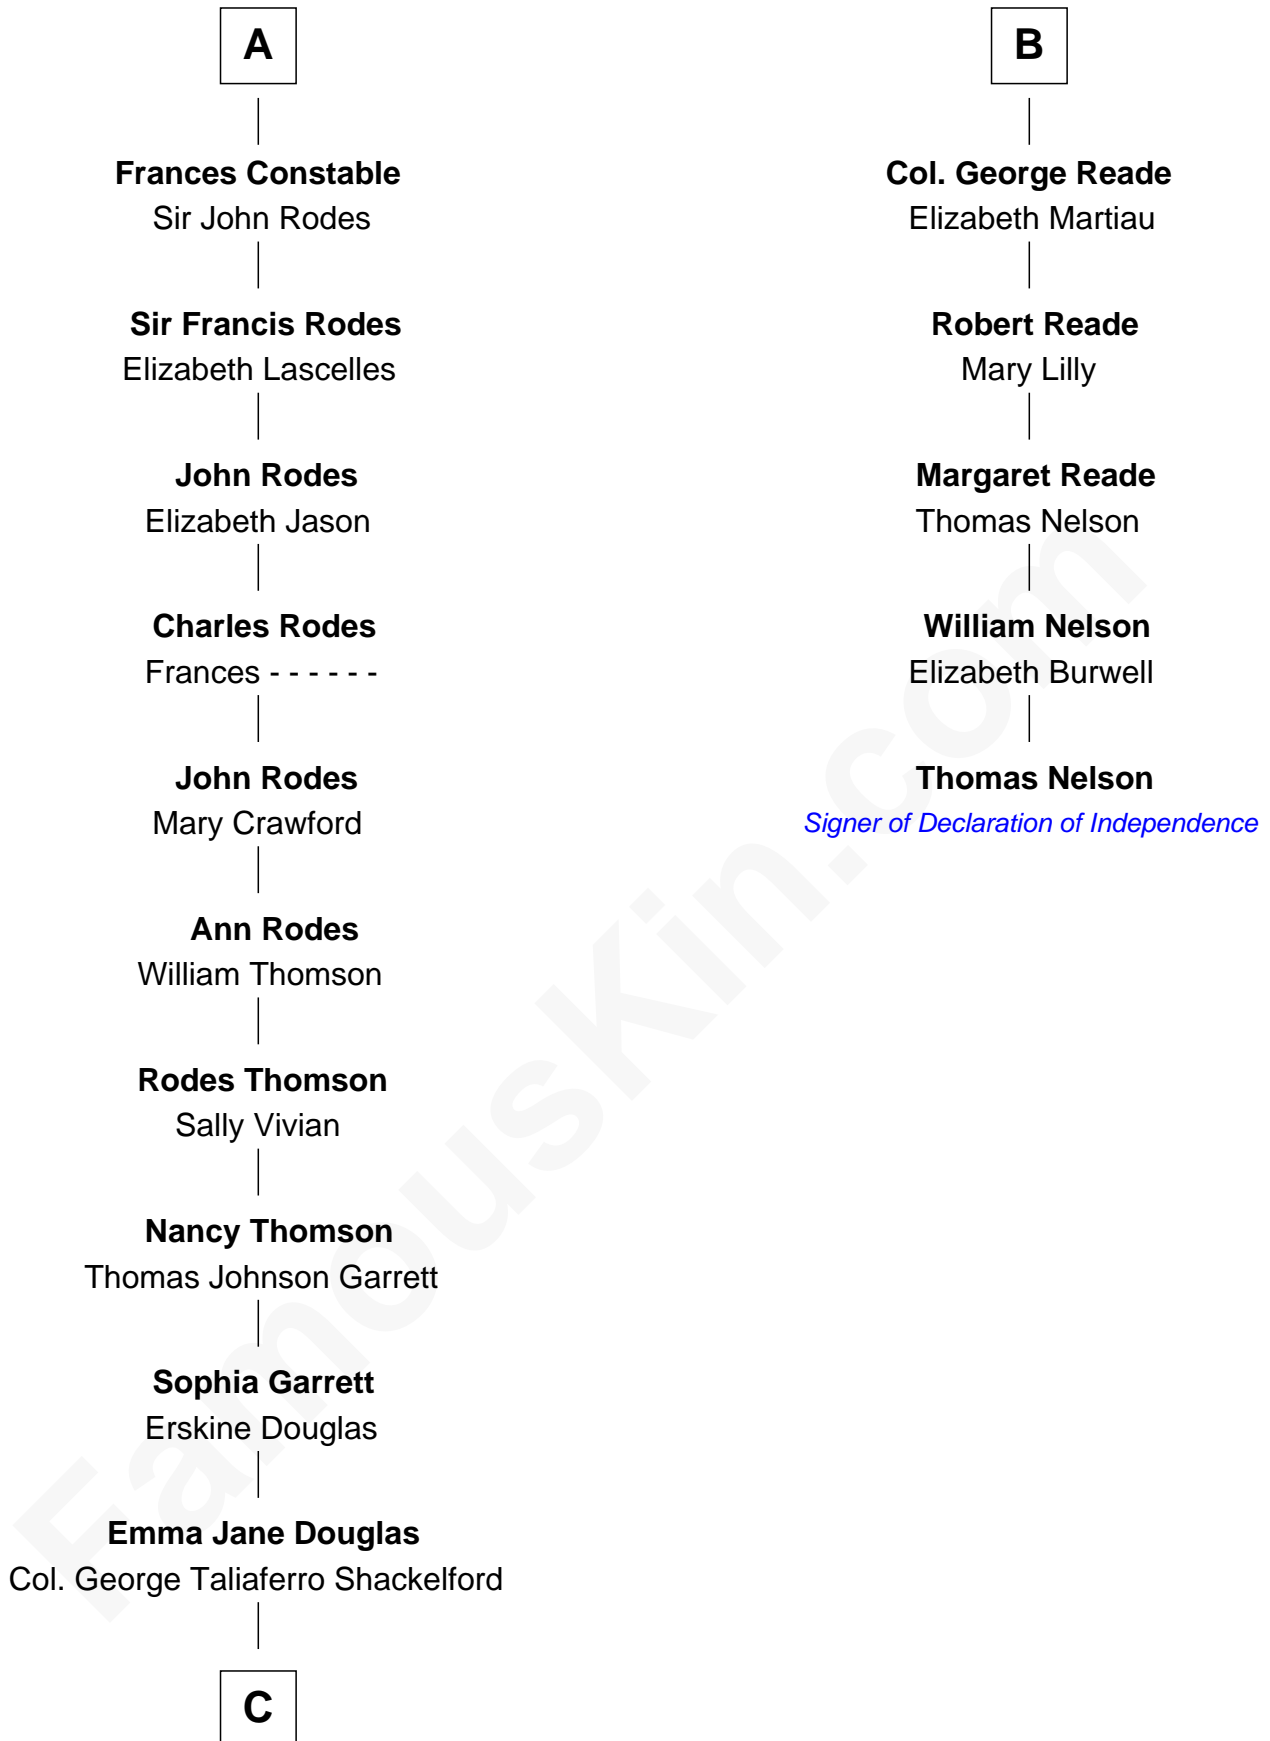

# FamousKin.com Relationship Chart of

**Ileana Douglas**

*TV and Movie Actress*

11th cousin 9 times removed of

**Thomas Nelson**

*Signer of the Declaration of Independence*

**C**

—  
**Lena Priscilla Shackelford**  
Edouard Gregory Hesselberg

—  
**Melvyn Edouard Hesselberg**  
Rosalind Hightower

—  
**Gregory Hesselberg**  
Joan Georgescu

—  
**Illeana Douglas**  
*TV and Movie Actress*

FamousKin.com