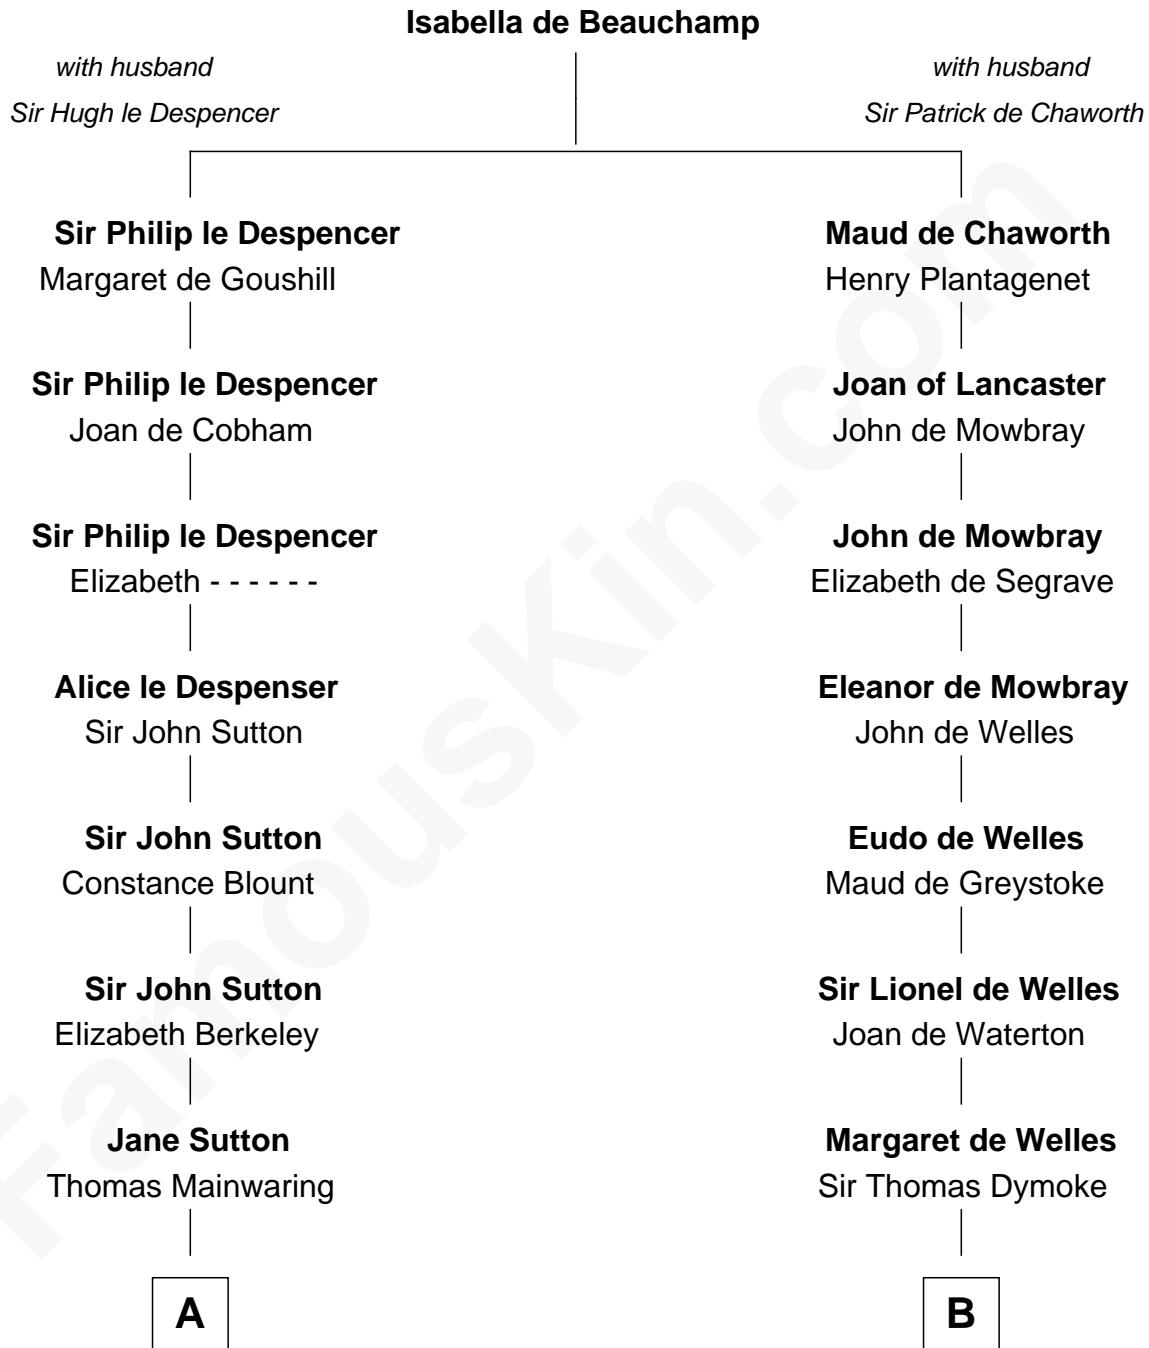

FamousKin.com Relationship Chart of

Illeana Douglas

TV and Movie Actress

15th cousin 6 times removed of

Thomas Nelson

Signer of the Declaration of Independence

C

Emma Jane Douglas
Col. George Taliaferro Shackelford

Lena Priscilla Shackelford
Edouard Gregory Hesselberg

Melvyn Edouard Hesselberg
Rosalind Hightower

Gregory Hesselberg
Joan Georgescu

Illeana Douglas
TV and Movie Actress