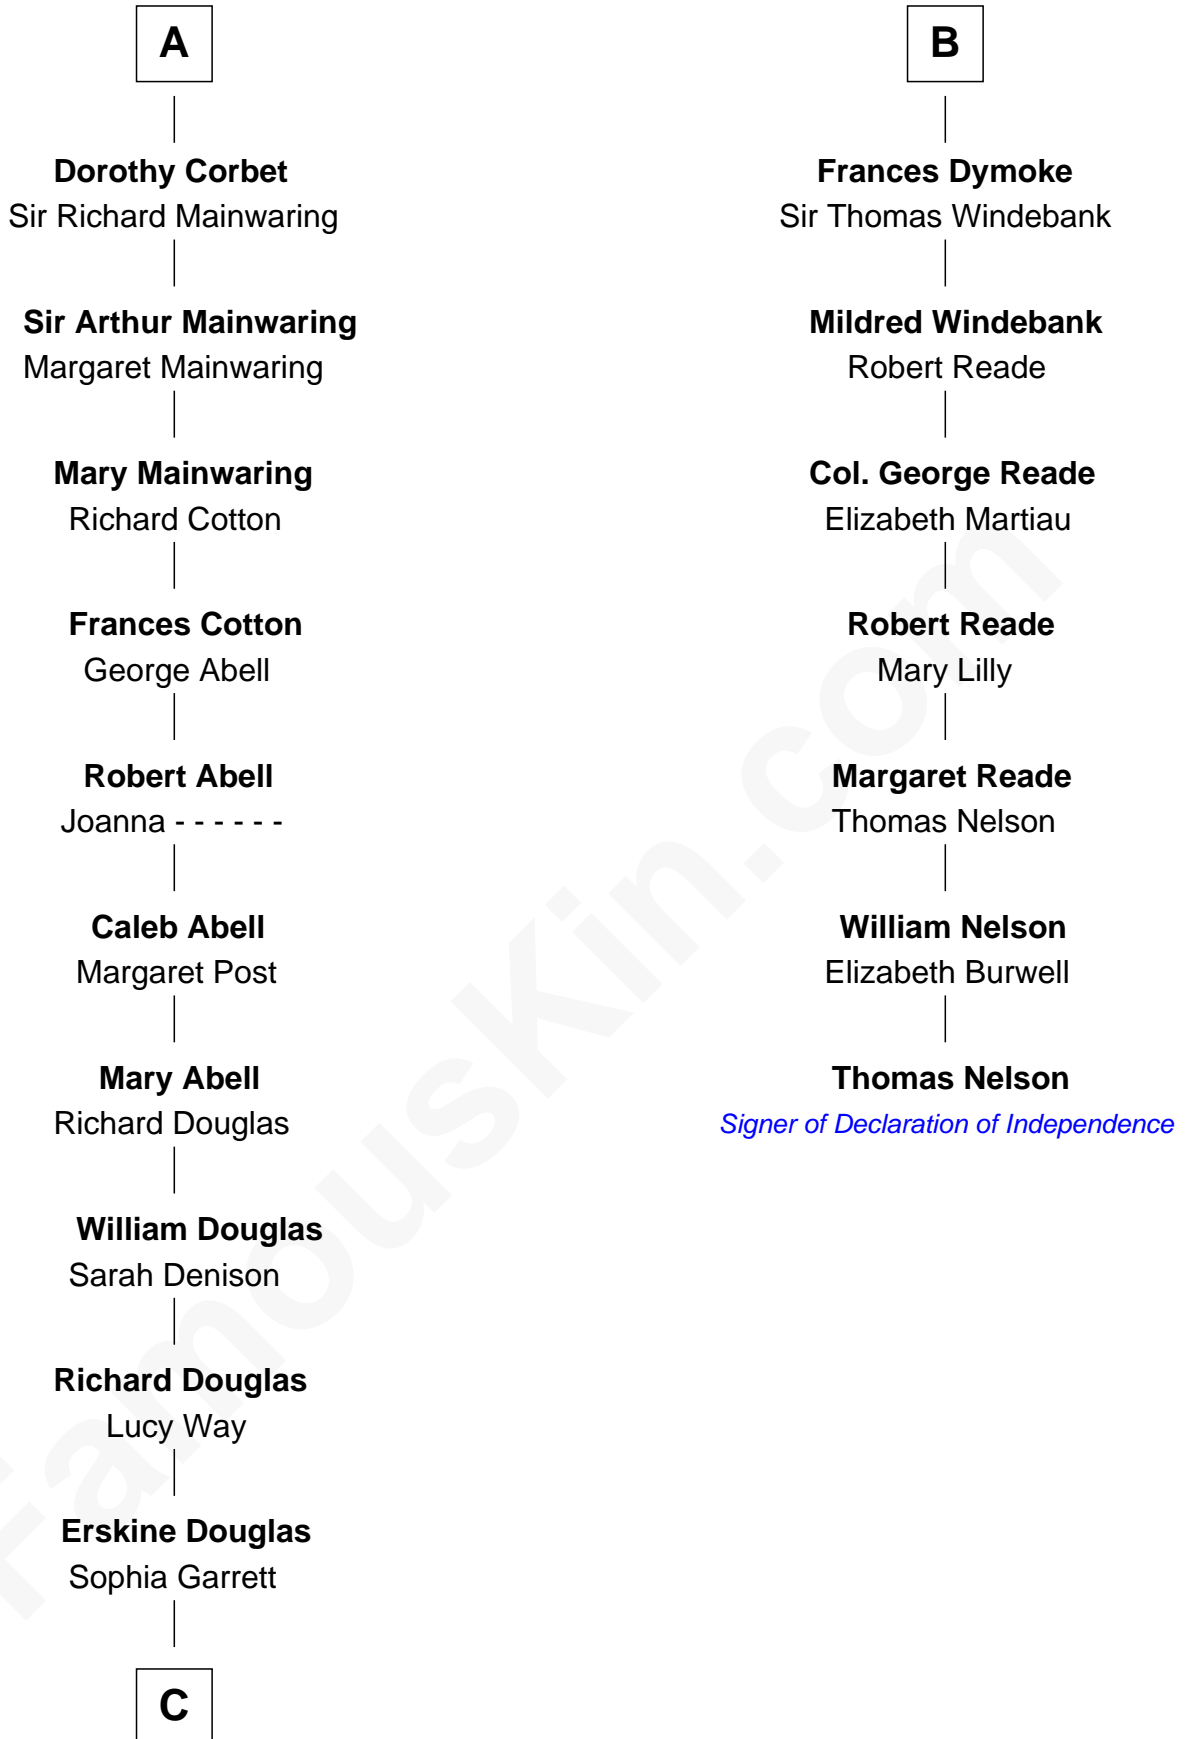

FamousKin.com Relationship Chart of

Ileana Douglas

TV and Movie Actress

13th cousin 8 times removed of

Thomas Nelson

Signer of the Declaration of Independence

C

Emma Jane Douglas
Col. George Taliaferro Shackelford

Lena Priscilla Shackelford
Edouard Gregory Hesselberg

Melvyn Edouard Hesselberg
Rosalind Hightower

Gregory Hesselberg
Joan Georgescu

Illeana Douglas
TV and Movie Actress