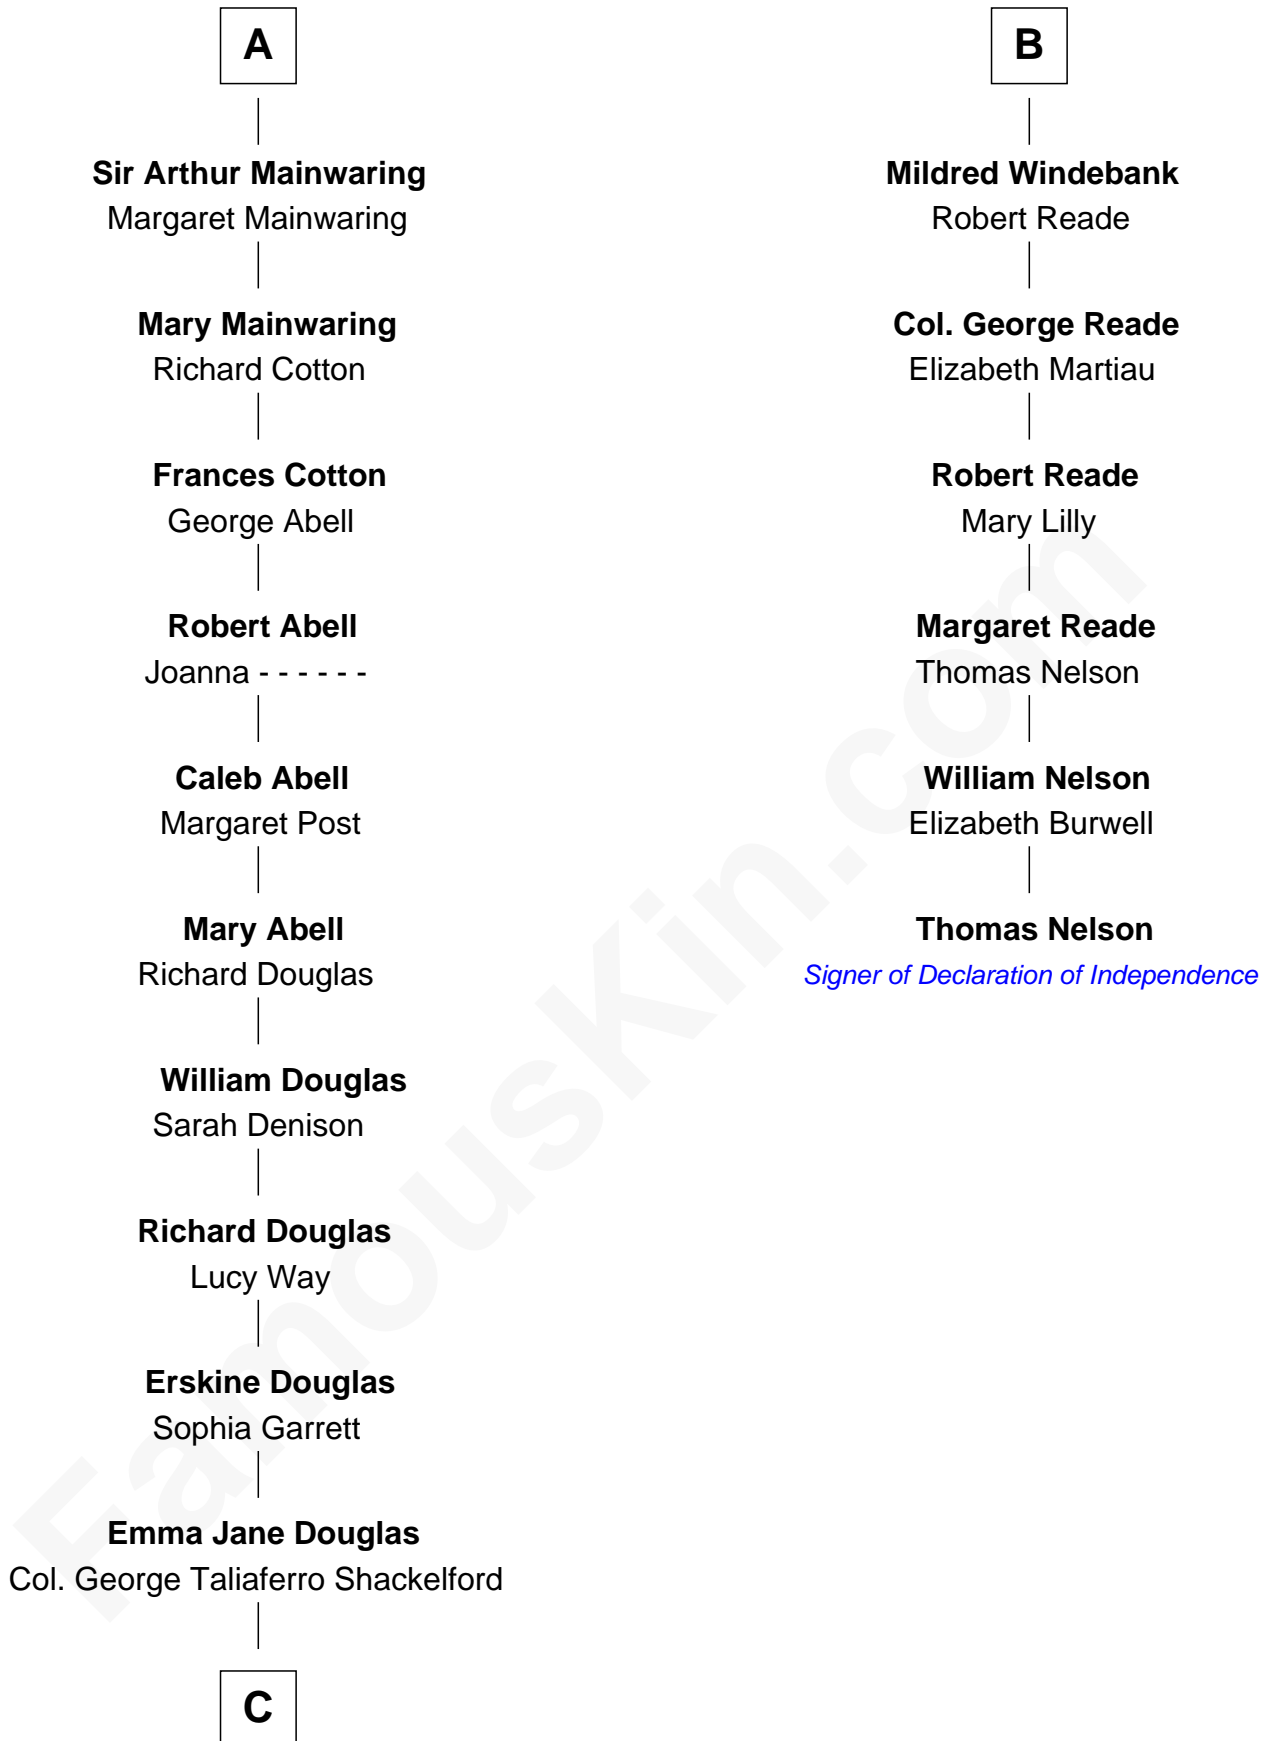

# FamousKin.com Relationship Chart of

**Illeana Douglas**

*TV and Movie Actress*

12th cousin 8 times removed of

**Thomas Nelson**

*Signer of the Declaration of Independence*

**C**

—  
**Lena Priscilla Shackelford**  
Edouard Gregory Hesselberg

—  
**Melvyn Edouard Hesselberg**  
Rosalind Hightower

—  
**Gregory Hesselberg**  
Joan Georgescu

—  
**Illeana Douglas**  
*TV and Movie Actress*

FamousKin.com