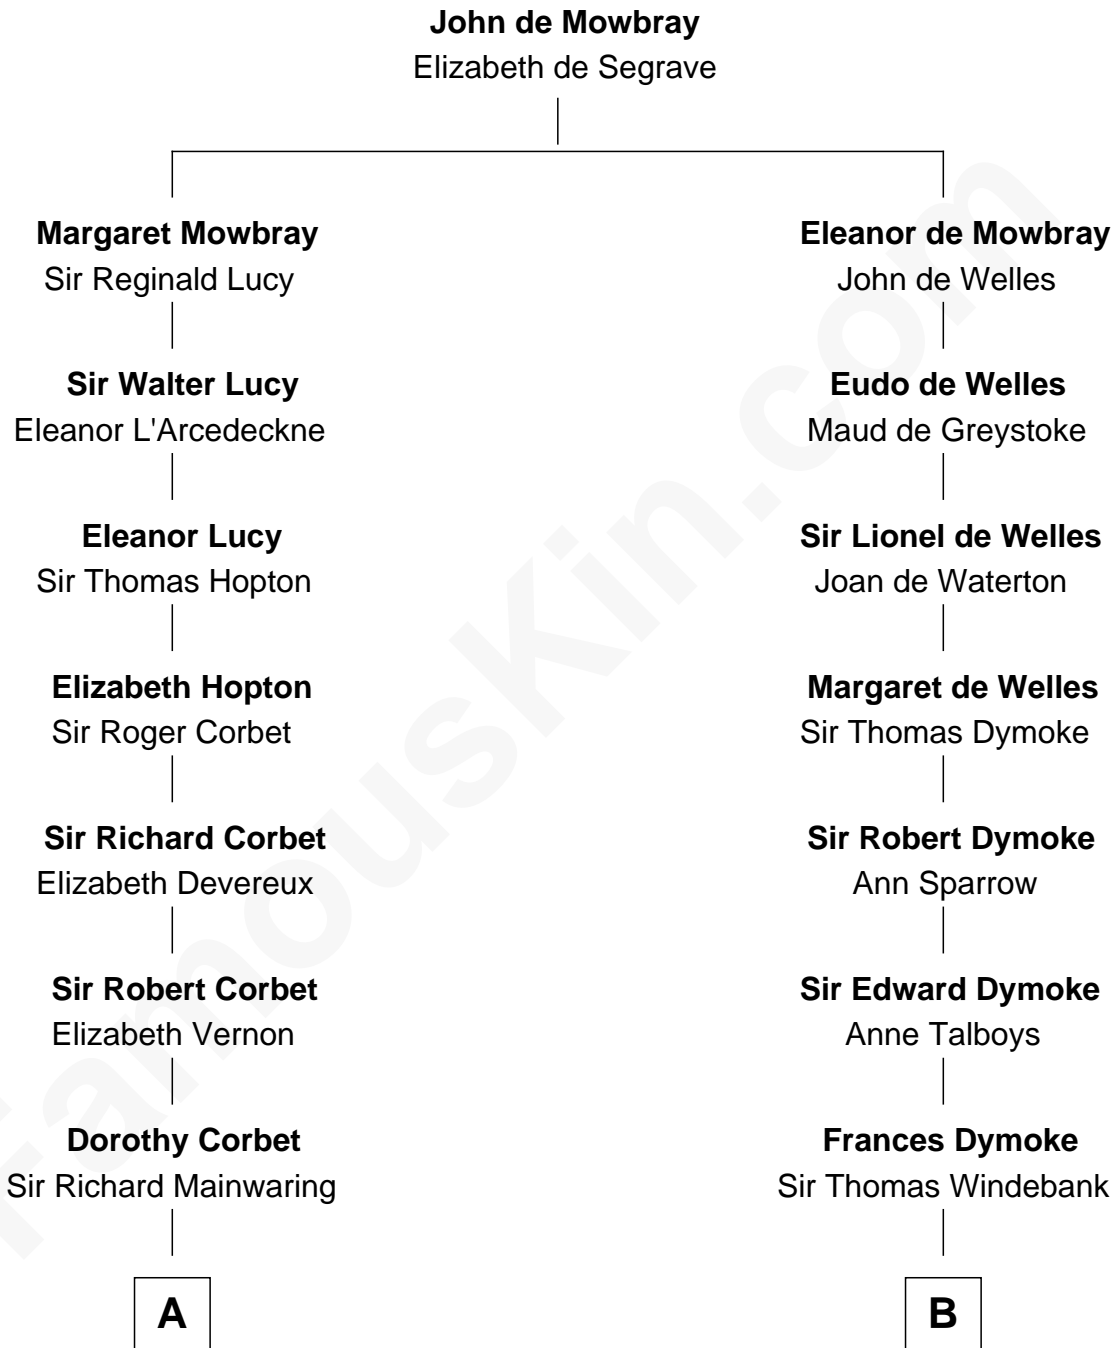

# FamousKin.com Relationship Chart of

**Illeana Douglas**

*TV and Movie Actress*

12th cousin 8 times removed of

**Thomas Nelson**

*Signer of the Declaration of Independence*

**C**

—  
**Lena Priscilla Shackelford**  
Edouard Gregory Hesselberg

—  
**Melvyn Edouard Hesselberg**  
Rosalind Hightower

—  
**Gregory Hesselberg**  
Joan Georgescu

—  
**Illeana Douglas**  
*TV and Movie Actress*

FamousKin.com