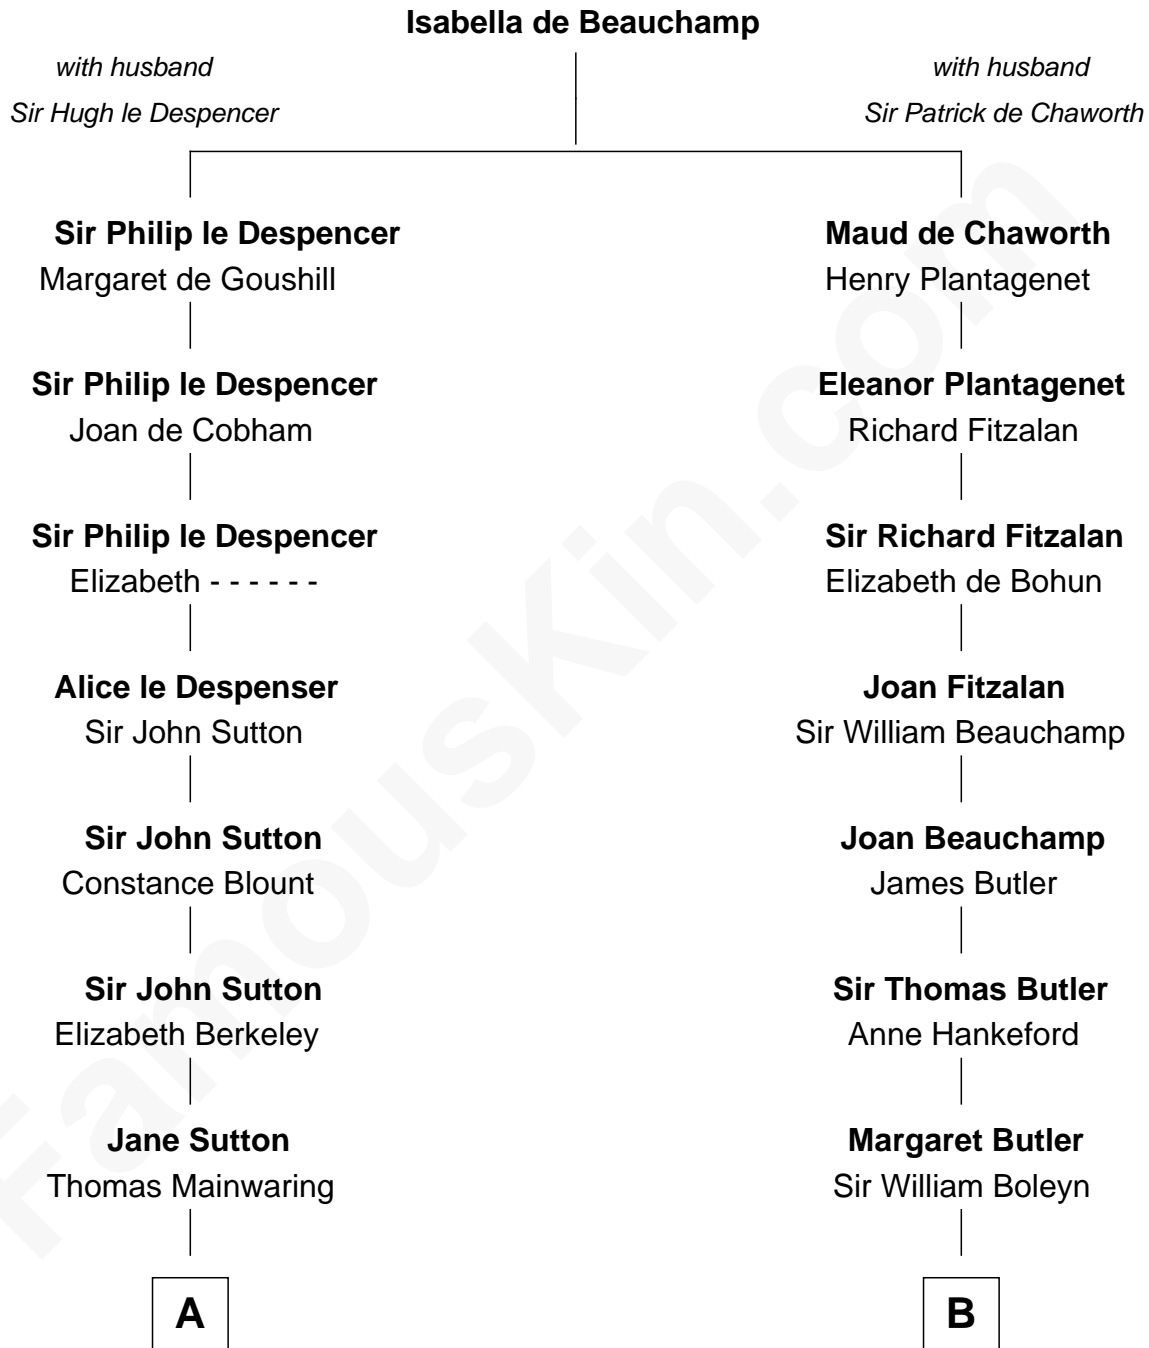

FamousKin.com Relationship Chart of

Illeana Douglas

TV and Movie Actress

16th cousin 5 times removed of

William Floyd

Signer of the Declaration of Independence

C

—
Emma Jane Douglas

Col. George Taliaferro Shackelford

—
Lena Priscilla Shackelford

Edouard Gregory Hesselberg

—
Melvyn Edouard Hesselberg

Rosalind Hightower

—
Gregory Hesselberg

Joan Georgescu

—
Illeana Douglas