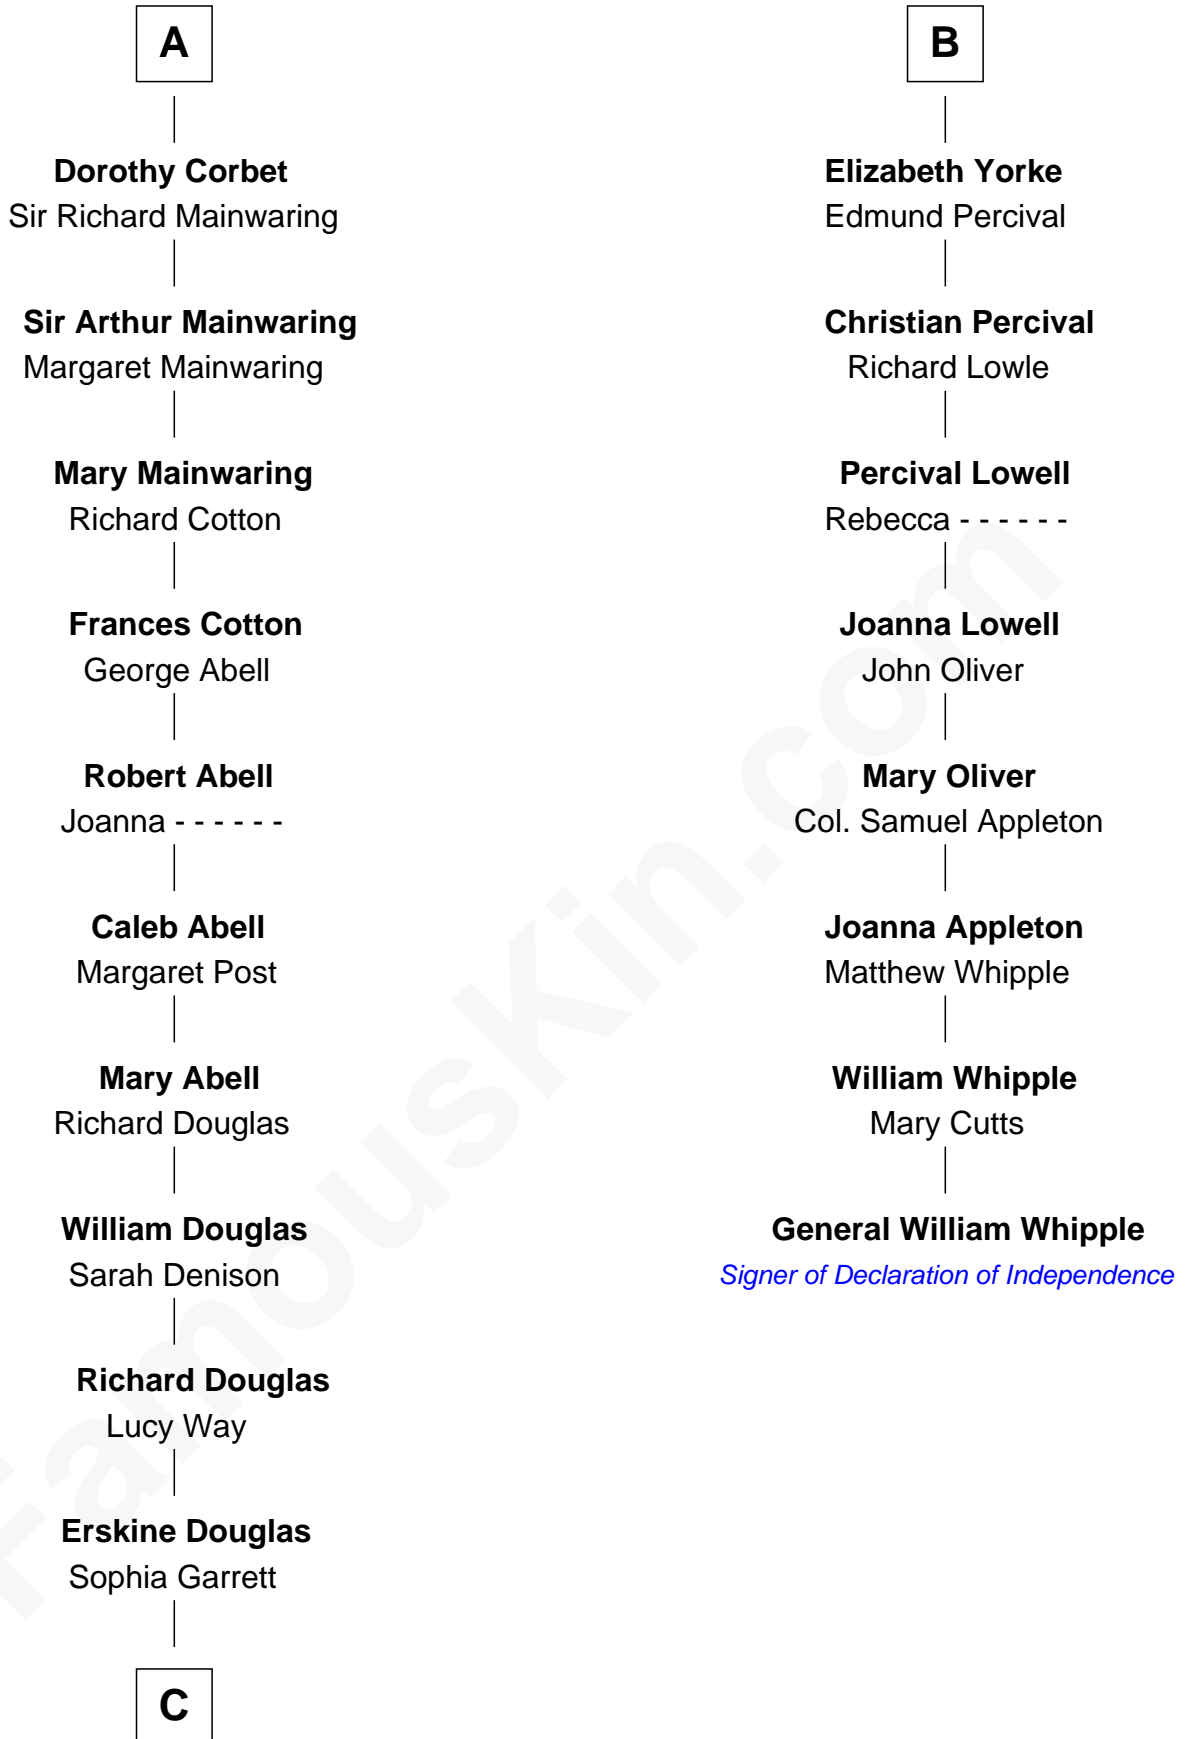

FamousKin.com Relationship Chart of

Ileana Douglas

TV and Movie Actress

14th cousin 7 times removed of

General William Whipple

Signer of the Declaration of Independence

C

Emma Jane Douglas
Col. George Taliaferro Shackelford

Lena Priscilla Shackelford
Edouard Gregory Hesselberg

Melvyn Edouard Hesselberg
Rosalind Hightower

Gregory Hesselberg
Joan Georgescu

Illeana Douglas
TV and Movie Actress