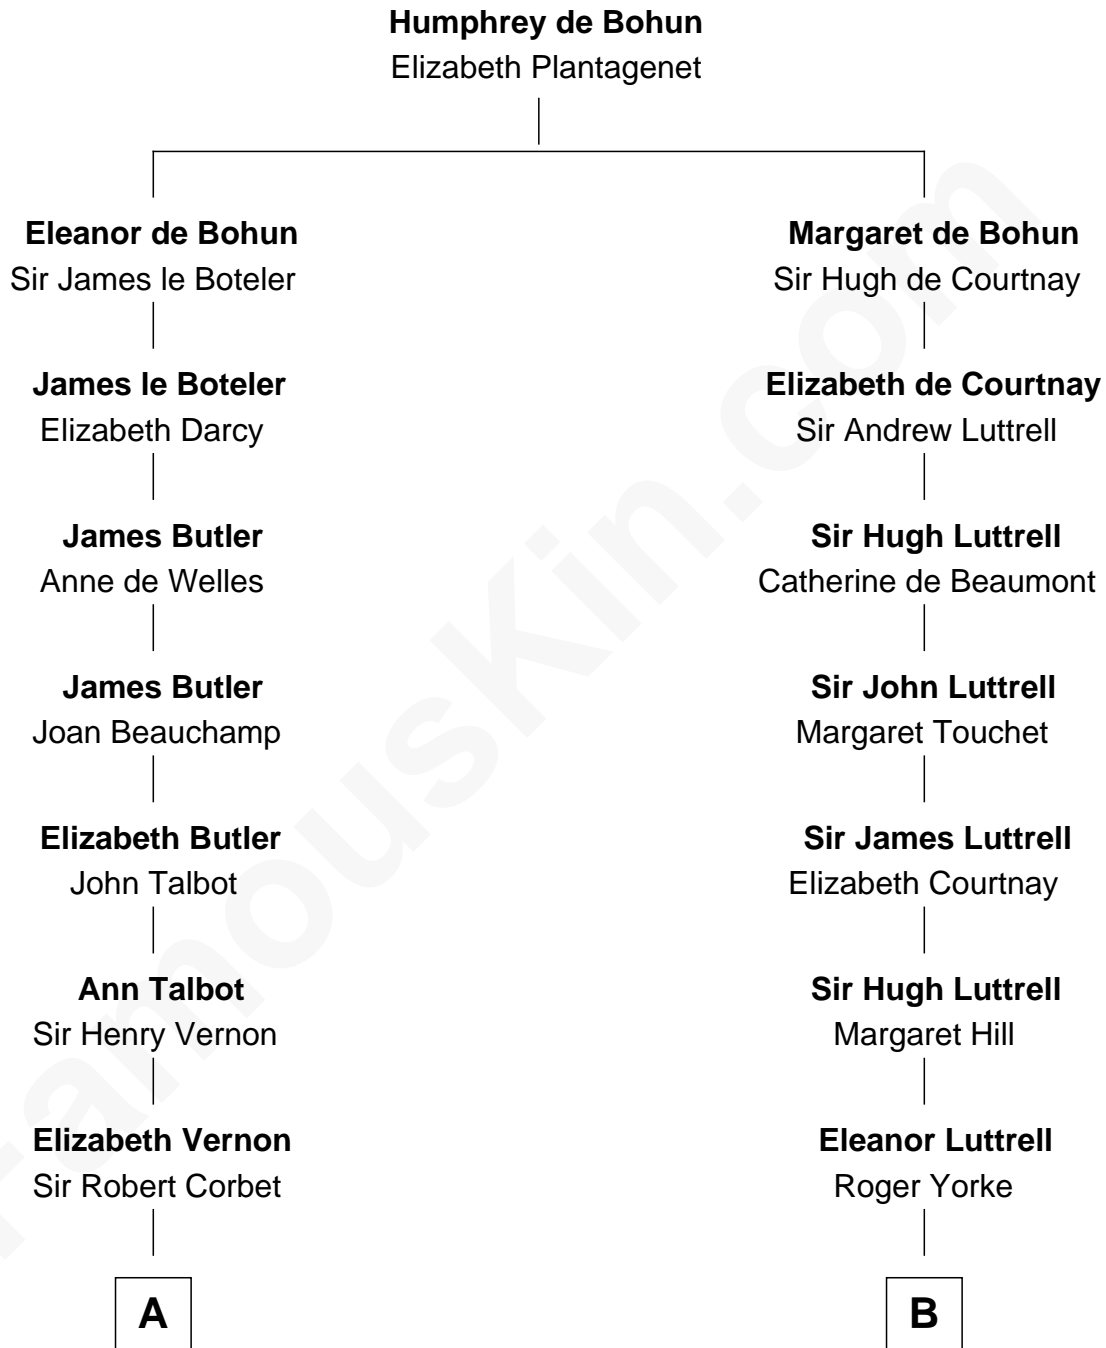

FamousKin.com Relationship Chart of

Ileana Douglas

TV and Movie Actress

14th cousin 7 times removed of

General William Whipple

Signer of the Declaration of Independence

C

Emma Jane Douglas
Col. George Taliaferro Shackelford

Lena Priscilla Shackelford
Edouard Gregory Hesselberg

Melvyn Edouard Hesselberg
Rosalind Hightower

Gregory Hesselberg
Joan Georgescu

Illeana Douglas
TV and Movie Actress