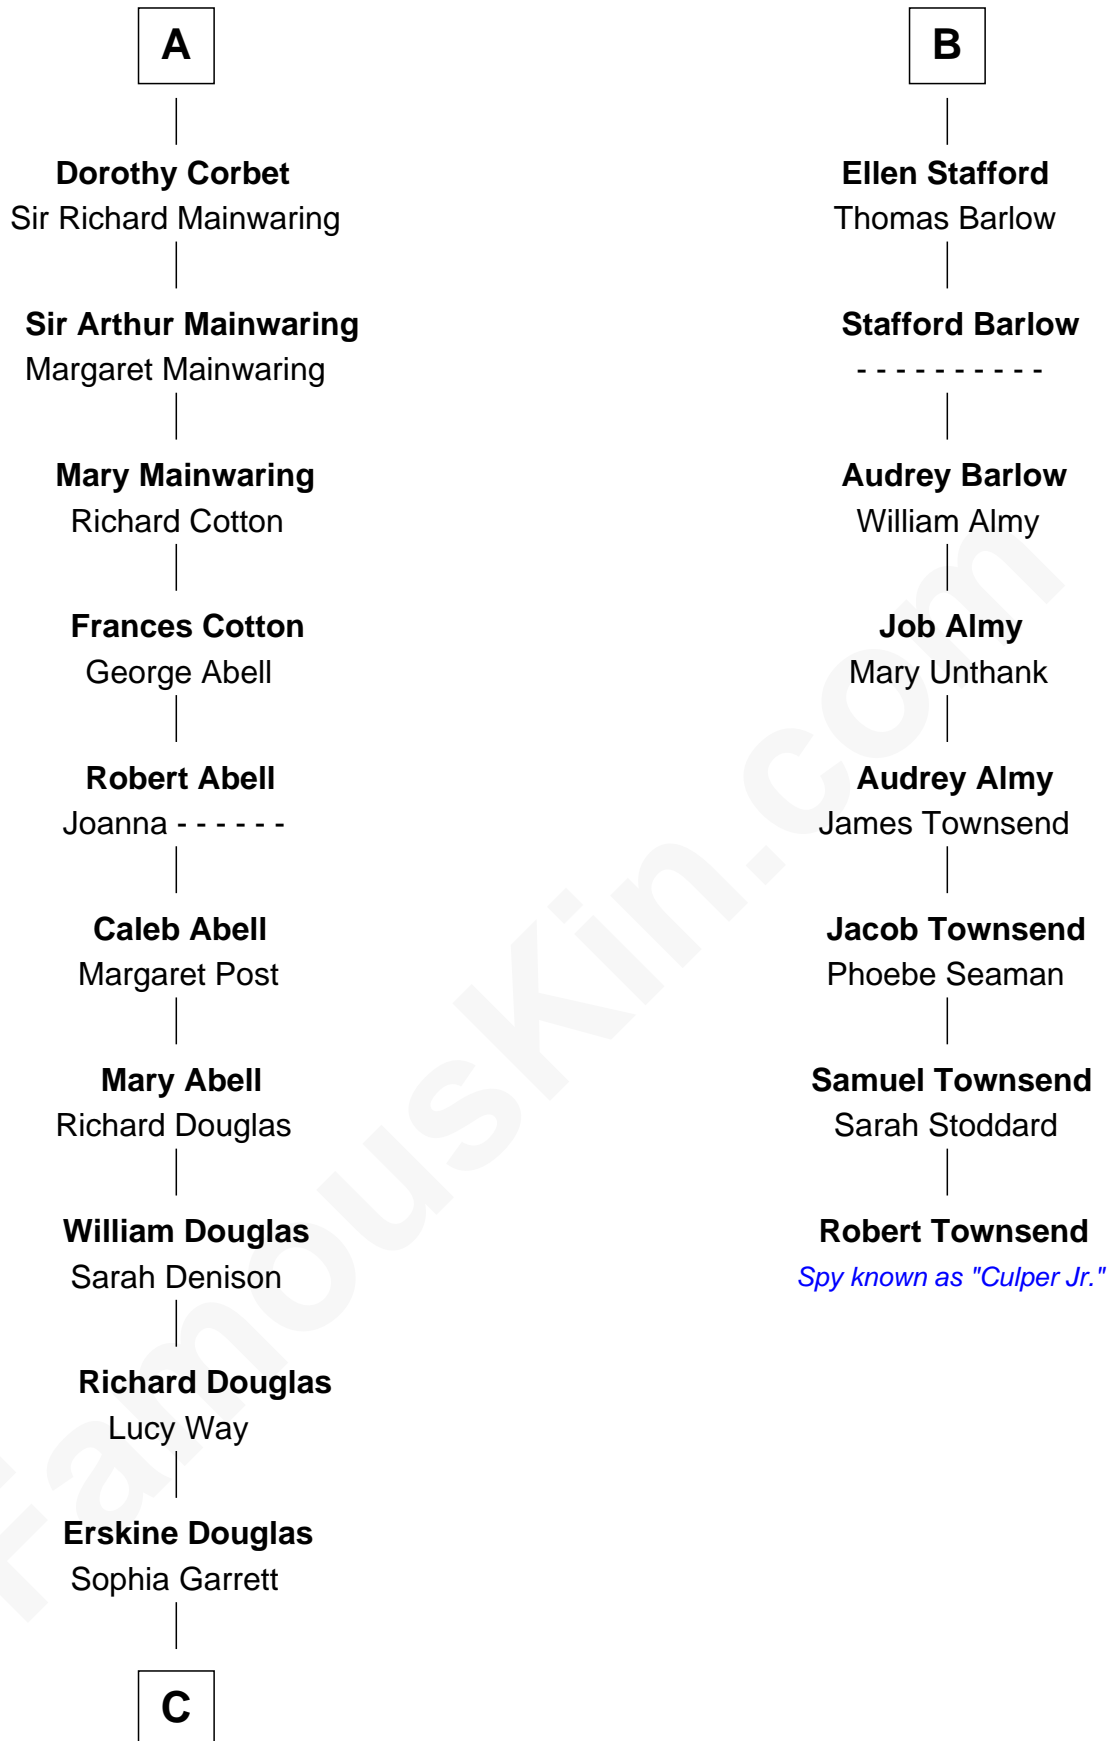

FamousKin.com Relationship Chart of

Ileana Douglas

TV and Movie Actress

14th cousin 7 times removed of

Robert Townsend

Member of the Culper Spy Ring during the American Revolution

C

Emma Jane Douglas
Col. George Taliaferro Shackelford

Lena Priscilla Shackelford
Edouard Gregory Hesselberg

Melvyn Edouard Hesselberg
Rosalind Hightower

Gregory Hesselberg
Joan Georgescu

Illeana Douglas
TV and Movie Actress