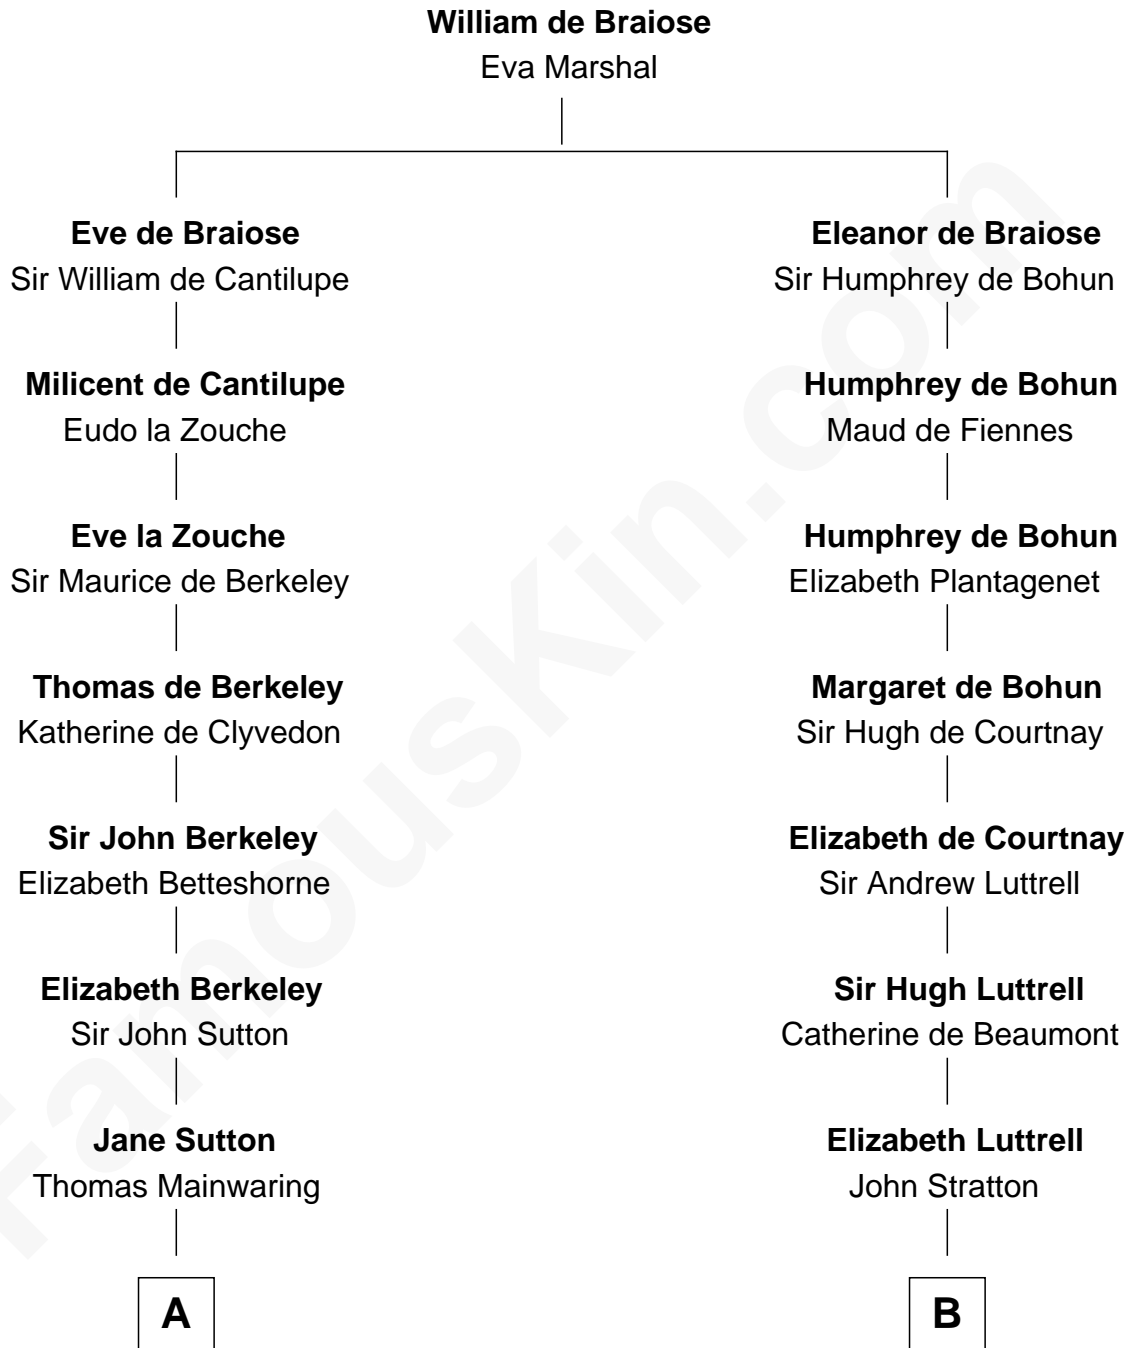

FamousKin.com Relationship Chart of

Ileana Douglas

TV and Movie Actress

16th cousin 5 times removed of

Caleb Brewster

Member of the Culper Spy Ring during the American Revolution

C

—
Emma Jane Douglas
Col. George Taliaferro Shackelford

—
Lena Priscilla Shackelford
Edouard Gregory Hesselberg

—
Melvyn Edouard Hesselberg
Rosalind Hightower

—
Gregory Hesselberg
Joan Georgescu

—
Illeana Douglas
TV and Movie Actress