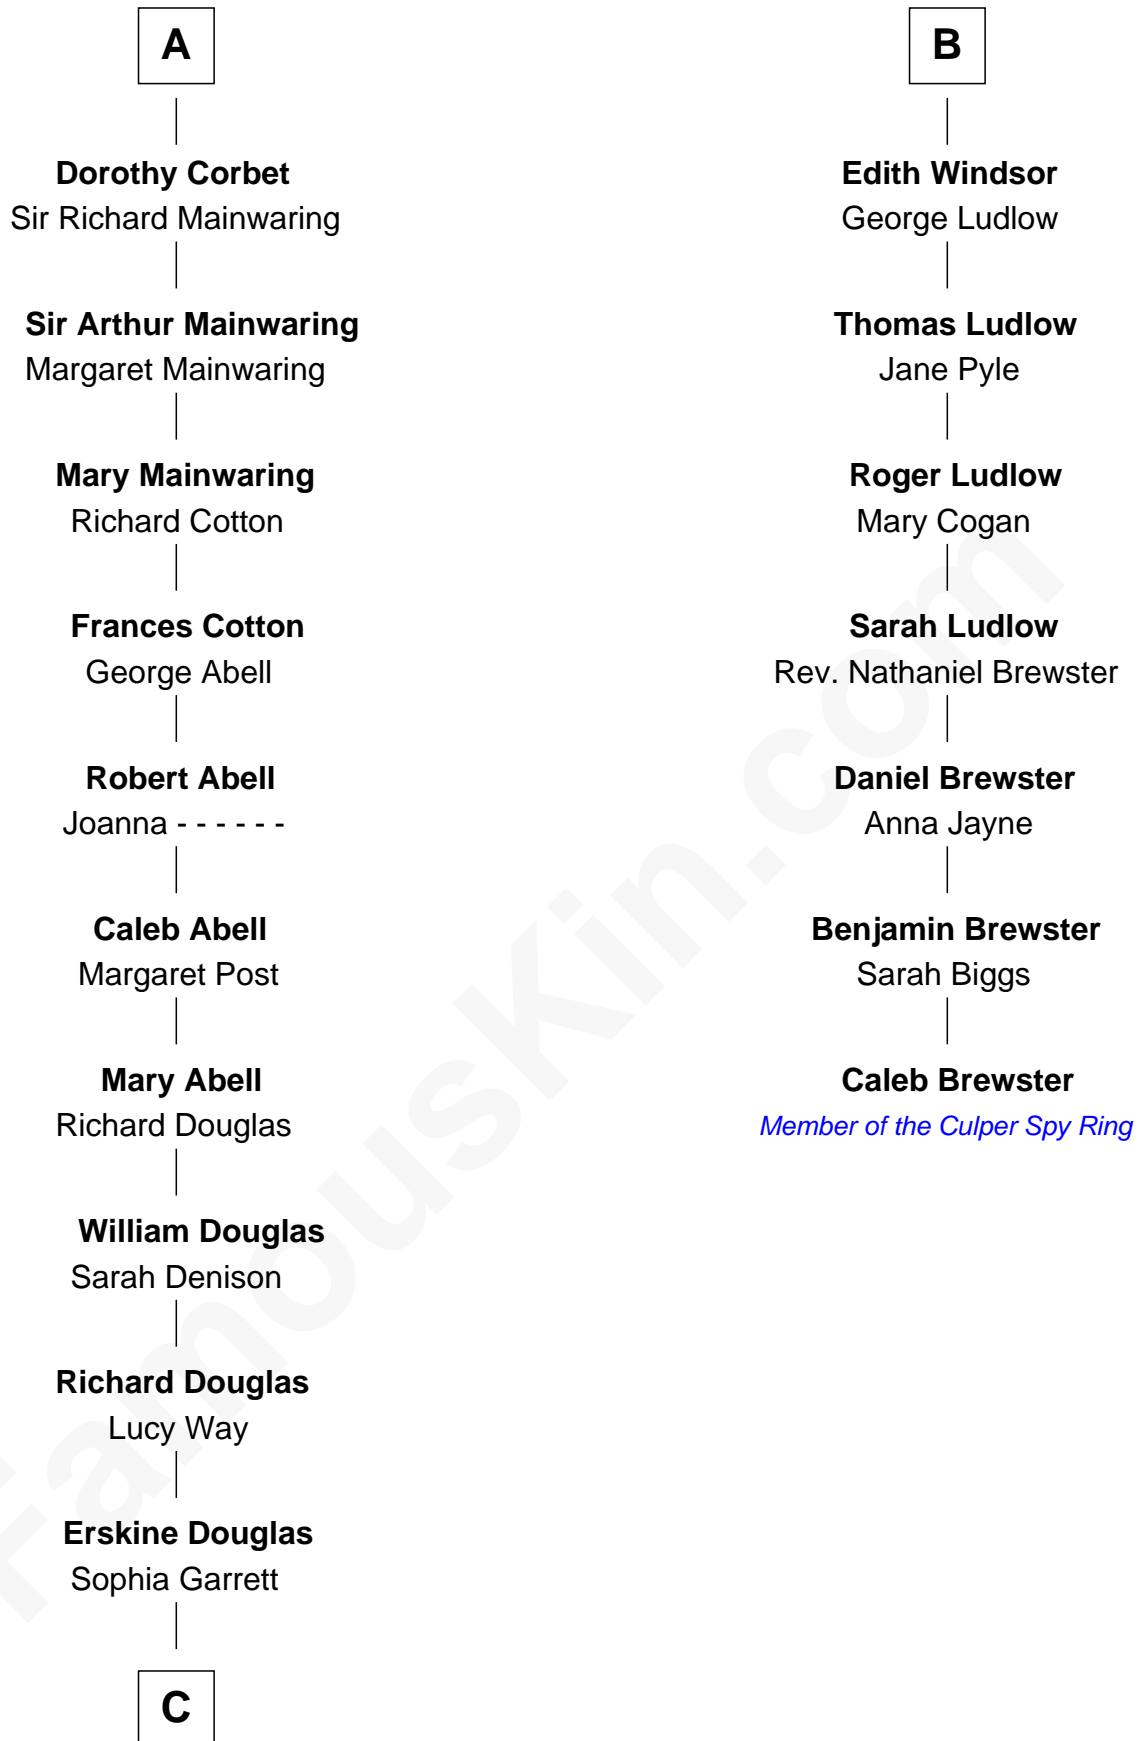

FamousKin.com Relationship Chart of

Ileana Douglas

TV and Movie Actress

13th cousin 8 times removed of

Caleb Brewster

Member of the Culper Spy Ring during the American Revolution

Humphrey de Bohun
Elizabeth Plantagenet

Eleanor de Bohun
Sir James le Boteler

James le Boteler
Elizabeth Darcy

James Butler
Anne de Welles

James Butler
Joan Beauchamp

Elizabeth Butler
John Talbot

Ann Talbot
Sir Henry Vernon

Elizabeth Vernon
Sir Robert Corbet

A

Margaret de Bohun
Sir Hugh de Courtnay

Elizabeth de Courtnay
Sir Andrew Luttrell

Sir Hugh Luttrell
Catherine de Beaumont

Elizabeth Luttrell
John Stratton

Elizabeth Stratton
John Andrews

Elizabeth Andrews
Sir Thomas de Windsor

Sir Andrews de Windsor
Elizabeth Blount

B

C

Emma Jane Douglas
Col. George Taliaferro Shackelford

Lena Priscilla Shackelford
Edouard Gregory Hesselberg

Melvyn Edouard Hesselberg
Rosalind Hightower

Gregory Hesselberg
Joan Georgescu