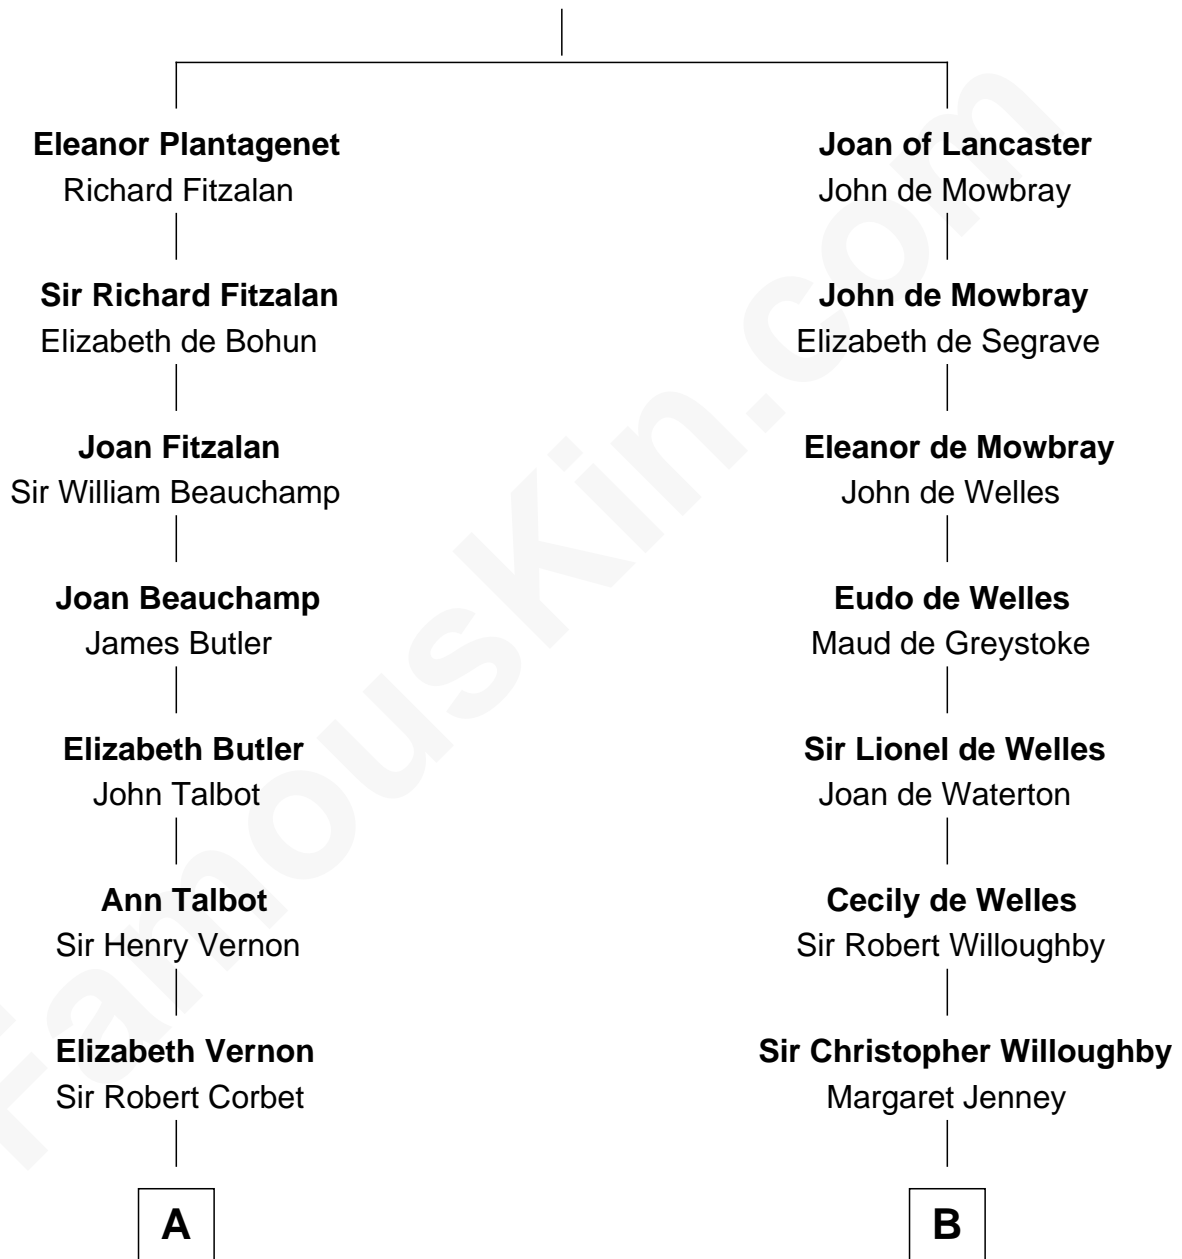

FamousKin.com Relationship Chart of

Illeana Douglas

TV and Movie Actress

21st cousin of

Sandra Day O'Connor

First Female U.S. Supreme Court Justice

Henry Plantagenet

Maud de Chaworth

C

Emma Jane Douglas
Col. George Taliaferro Shackelford

Lena Priscilla Shackelford
Edouard Gregory Hesselberg

Melvyn Edouard Hesselberg
Rosalind Hightower

Gregory Hesselberg
Joan Georgescu

Illeana Douglas
TV and Movie Actress

D

Lettice Carlyle Cobb
Luke Day

Hollis Day
Eliza L. Flanders

Henry Clay Day
Alice Edith Hilton

Henry R. Day
Ada Mae Wilkey

Sandra Day O'Connor
U.S. Supreme Court Justice