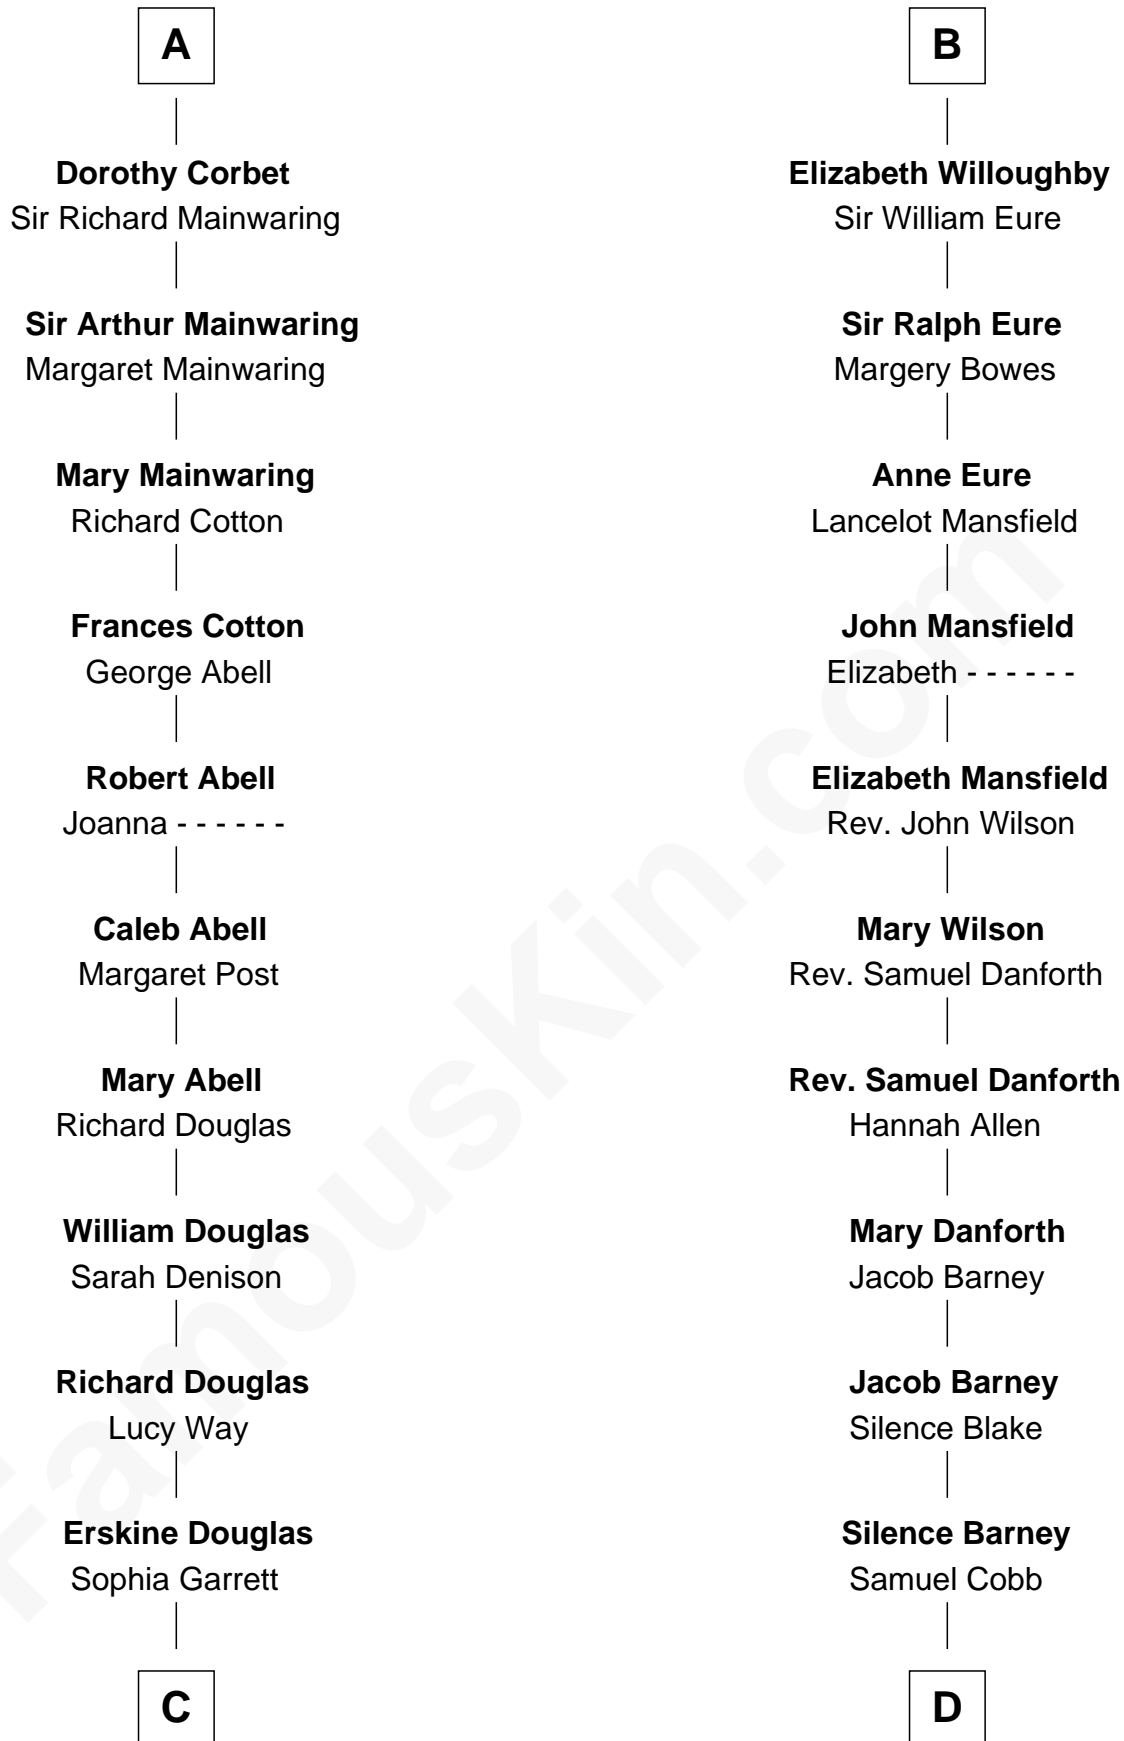

FamousKin.com Relationship Chart of

Illeana Douglas

TV and Movie Actress

21st cousin of

Sandra Day O'Connor

First Female U.S. Supreme Court Justice

Henry Plantagenet

Maud de Chaworth

C

Emma Jane Douglas
Col. George Taliaferro Shackelford

Lena Priscilla Shackelford
Edouard Gregory Hesselberg

Melvyn Edouard Hesselberg
Rosalind Hightower

Gregory Hesselberg
Joan Georgescu

Illeana Douglas
TV and Movie Actress