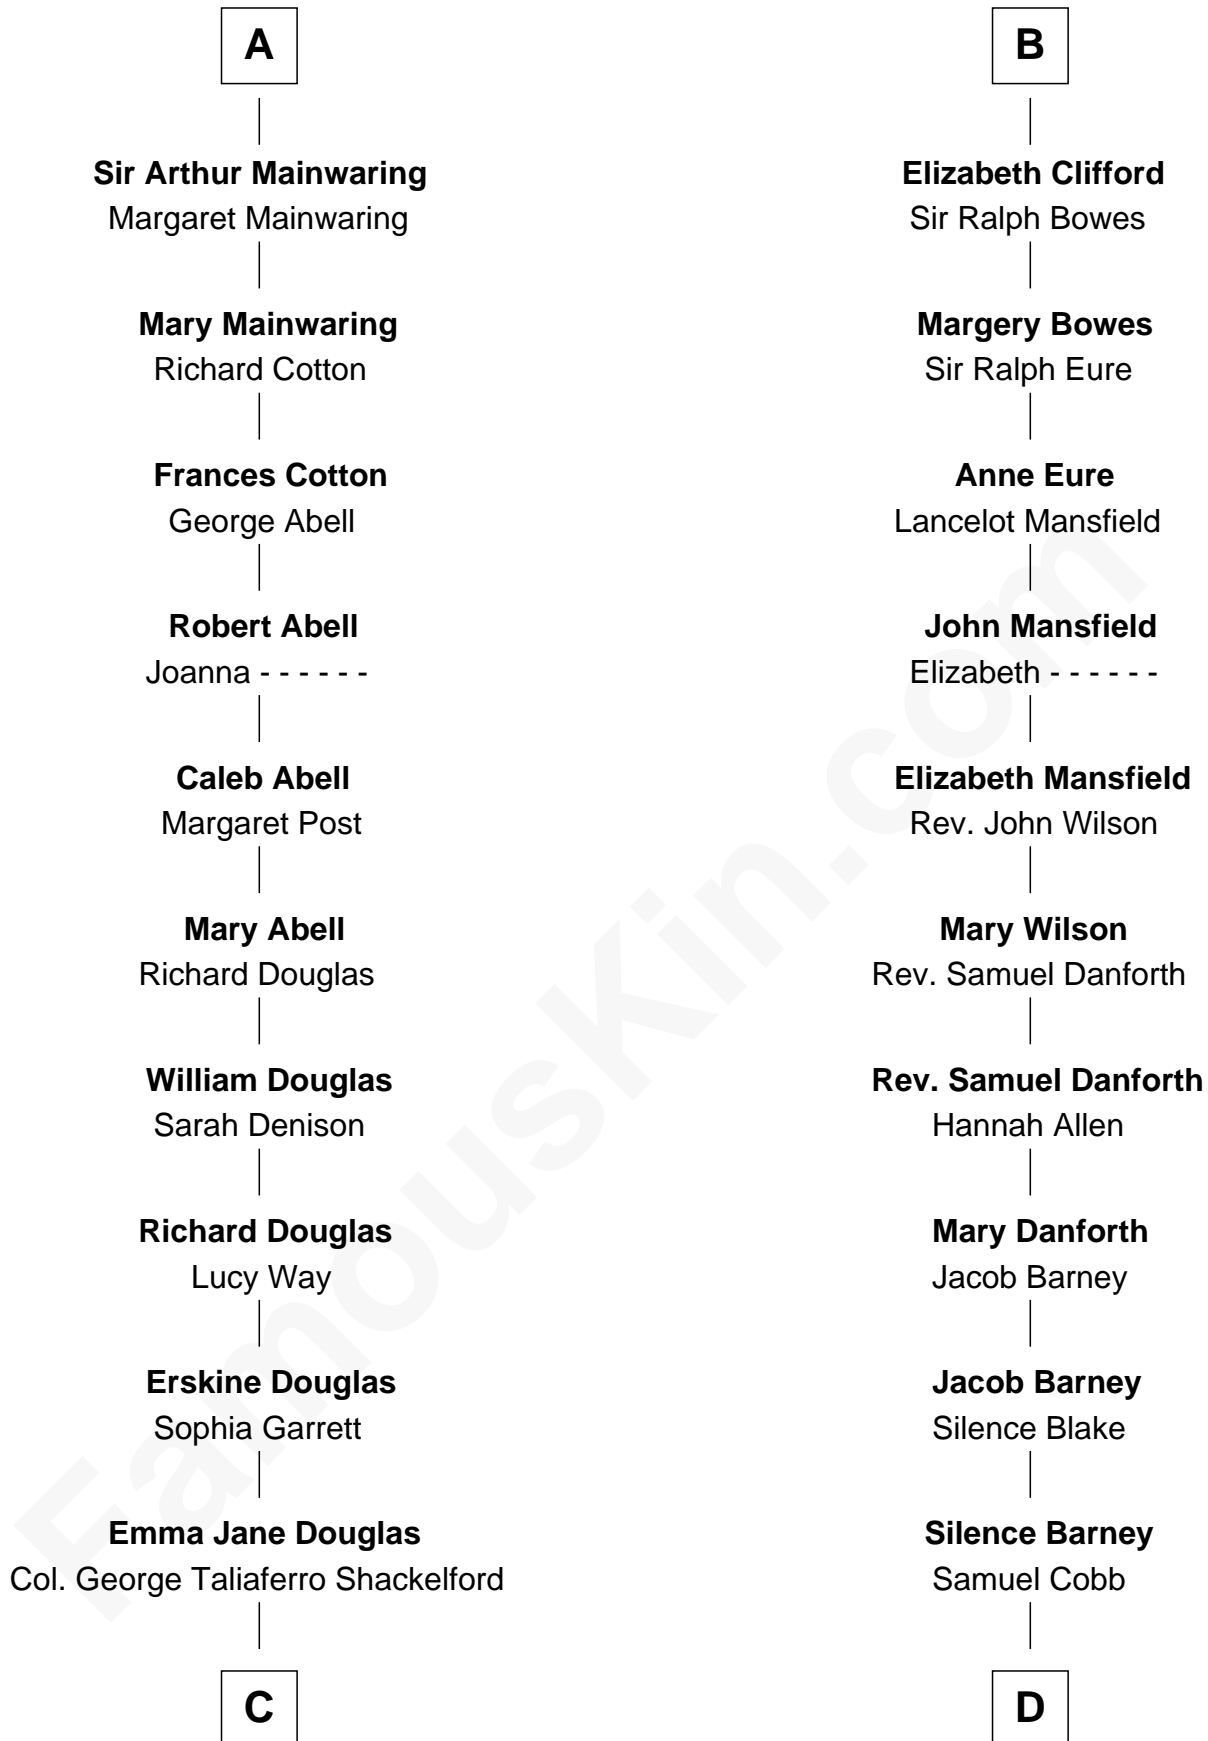

# FamousKin.com Relationship Chart of

**Illeana Douglas**

*TV and Movie Actress*

20th cousin 1 time removed of

**Sandra Day O'Connor**

*First Female U.S. Supreme Court Justice*

**C**

**Lena Priscilla Shackelford**  
Edouard Gregory Hesselberg

**Melvyn Edouard Hesselberg**  
Rosalind Hightower

**Gregory Hesselberg**  
Joan Georgescu

**Illeana Douglas**  
*TV and Movie Actress*

**D**

**Lettice Carlyle Cobb**  
Luke Day

**Hollis Day**  
Eliza L. Flanders