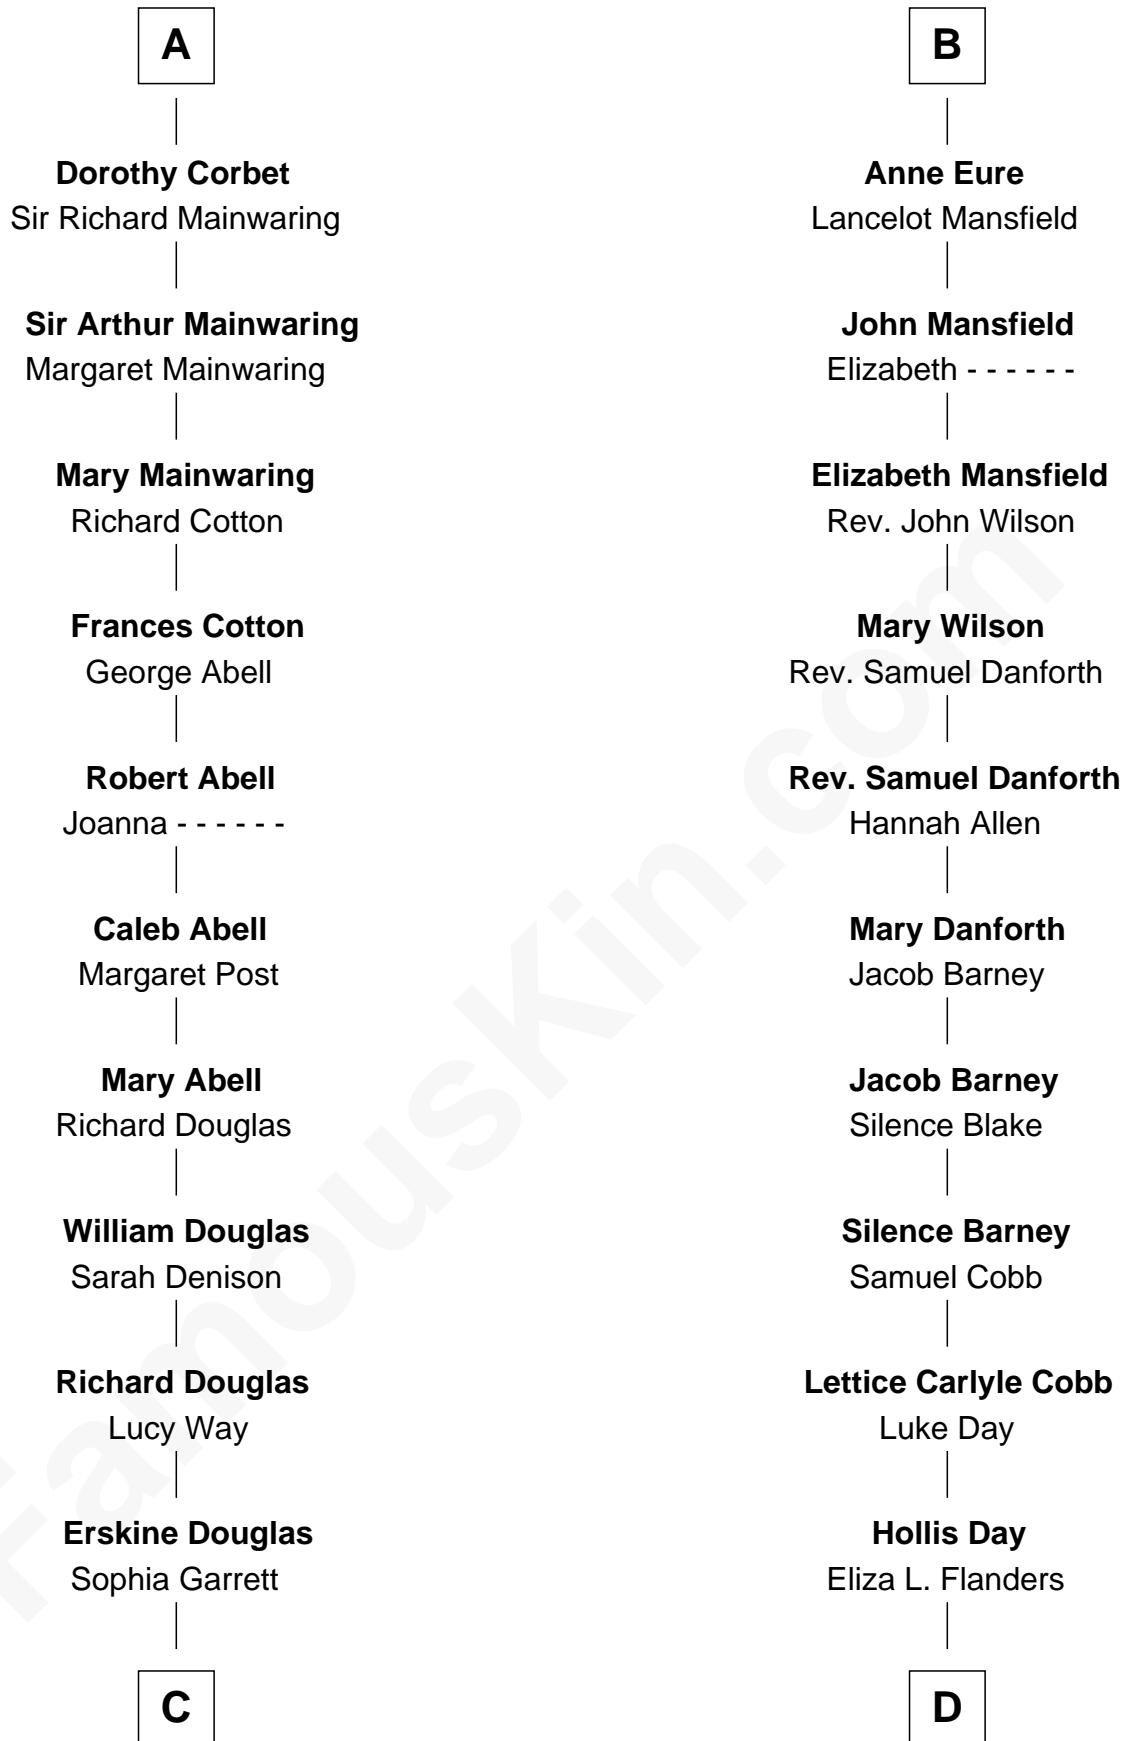

FamousKin.com Relationship Chart of

Illeana Douglas

TV and Movie Actress

19th cousin 2 times removed of

Sandra Day O'Connor

First Female U.S. Supreme Court Justice

Edmund Fitzalan

Alice de Warenne

C

Emma Jane Douglas
Col. George Taliaferro Shackelford

Lena Priscilla Shackelford
Edouard Gregory Hesselberg

Melvyn Edouard Hesselberg
Rosalind Hightower

Gregory Hesselberg
Joan Georgescu

Illeana Douglas
TV and Movie Actress