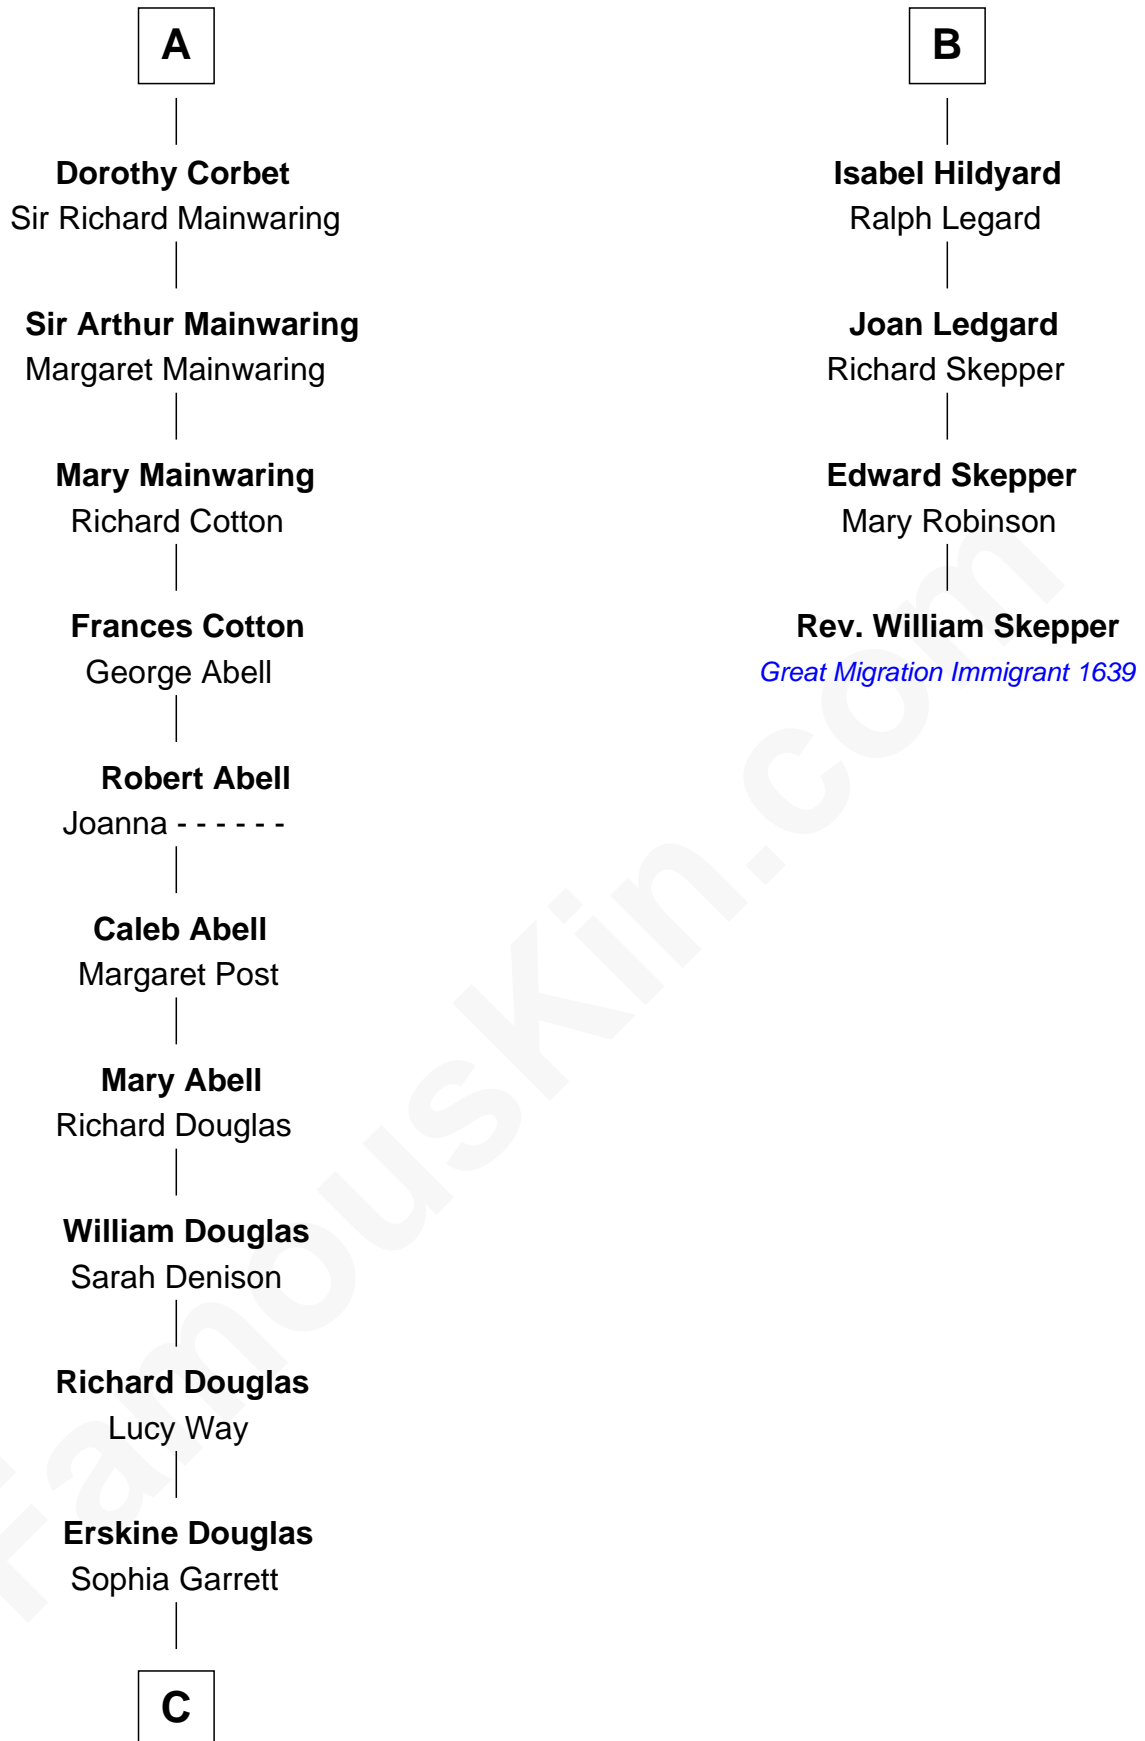

FamousKin.com Relationship Chart of

Illeana Douglas

TV and Movie Actress

10th cousin 11 times removed of

Rev. William Skepper

(c1597 - c1650) Great Migration Immigrant 1639

C

Emma Jane Douglas
Col. George Taliaferro Shackelford

Lena Priscilla Shackelford
Edouard Gregory Hesselberg

Melvyn Edouard Hesselberg
Rosalind Hightower

Gregory Hesselberg
Joan Georgescu

Illeana Douglas
TV and Movie Actress

FamousKin.com