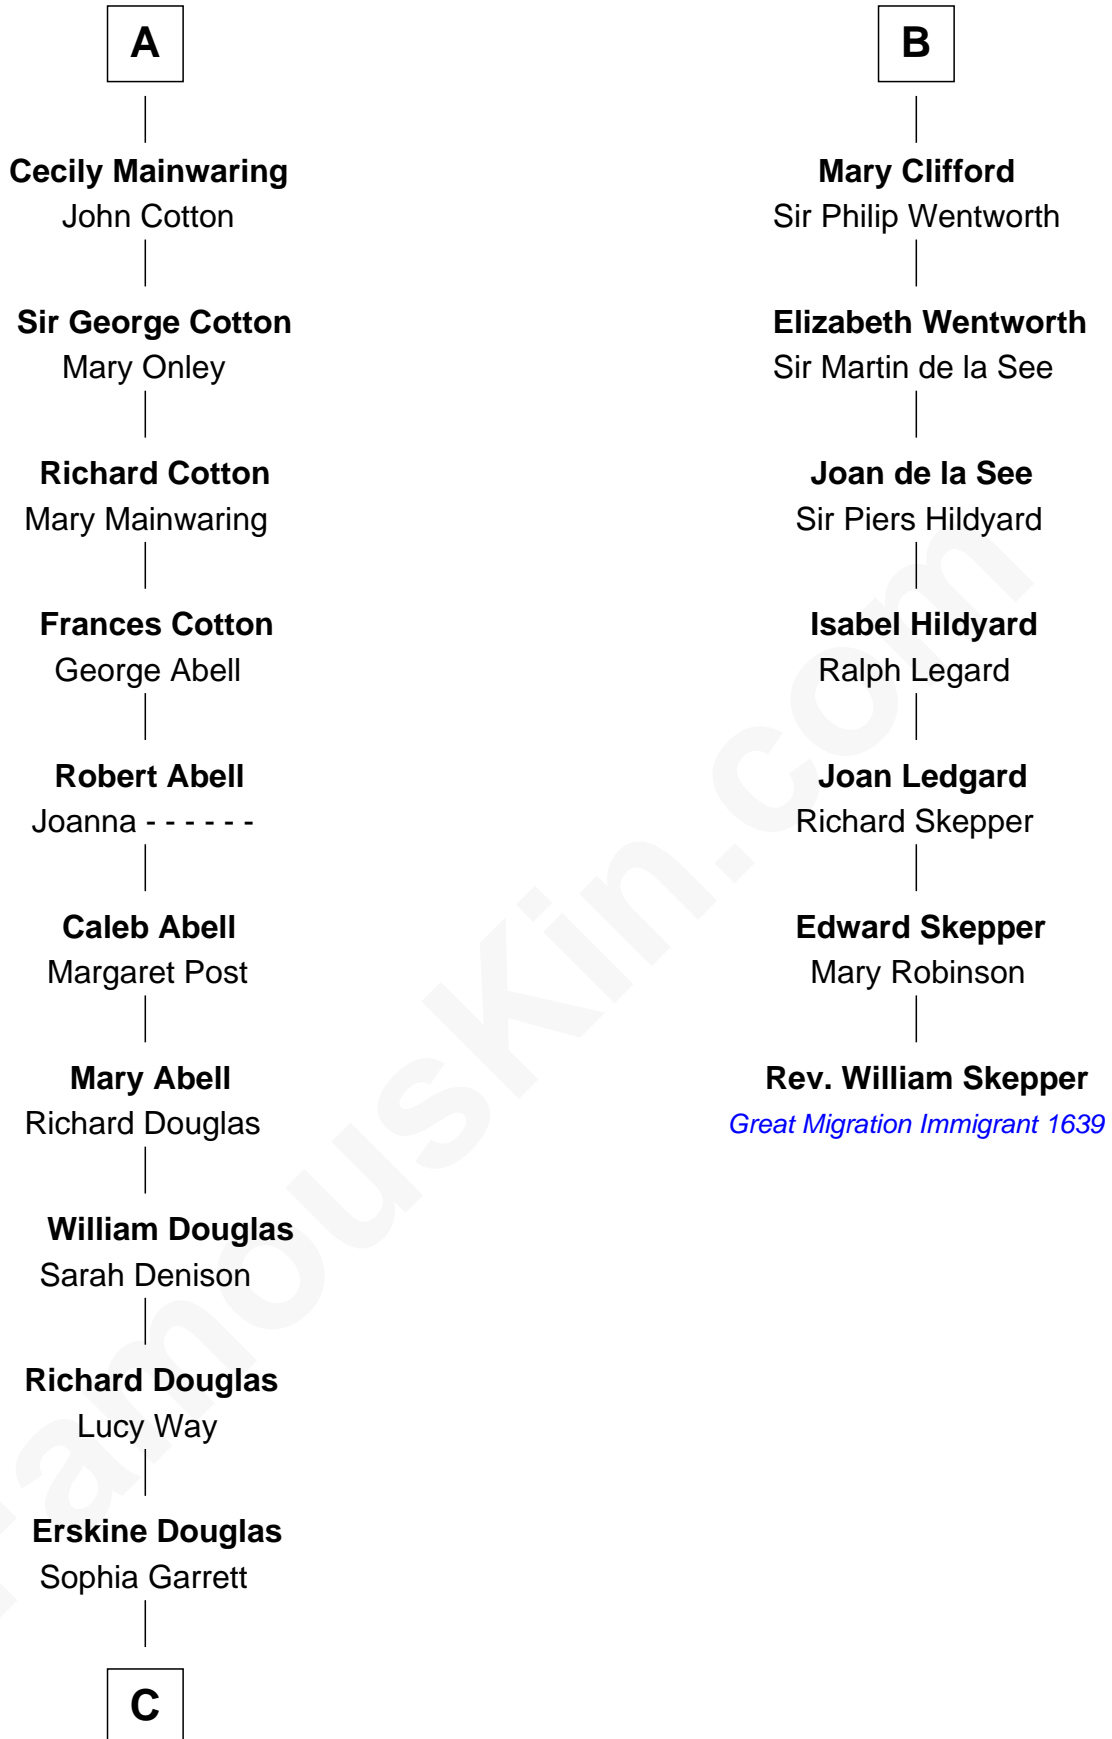

# FamousKin.com Relationship Chart of

**Illeana Douglas**

*TV and Movie Actress*

13th cousin 8 times removed of

**Rev. William Skepper**

*(c1597 - c1650) Great Migration Immigrant 1639*

**Sir Roger de Quincy**

Helen of Galloway

**Margaret de Quincy**

Sir William de Ferrers

**Joan de Ferrers**

Sir Thomas de Berkeley

**Sir Maurice de Berkeley**

Eve la Zouche

**Thomas de Berkeley**

**Margaret de Neville**

Sir Henry Percy

**Sir Henry Percy**

Elizabeth Mortimer

**Elizabeth Percy**

Sir John Clifford

**B**

**C**

**Emma Jane Douglas**  
Col. George Taliaferro Shackelford

**Lena Priscilla Shackelford**  
Edouard Gregory Hesselberg

**Melvyn Edouard Hesselberg**  
Rosalind Hightower

**Gregory Hesselberg**  
Joan Georgescu