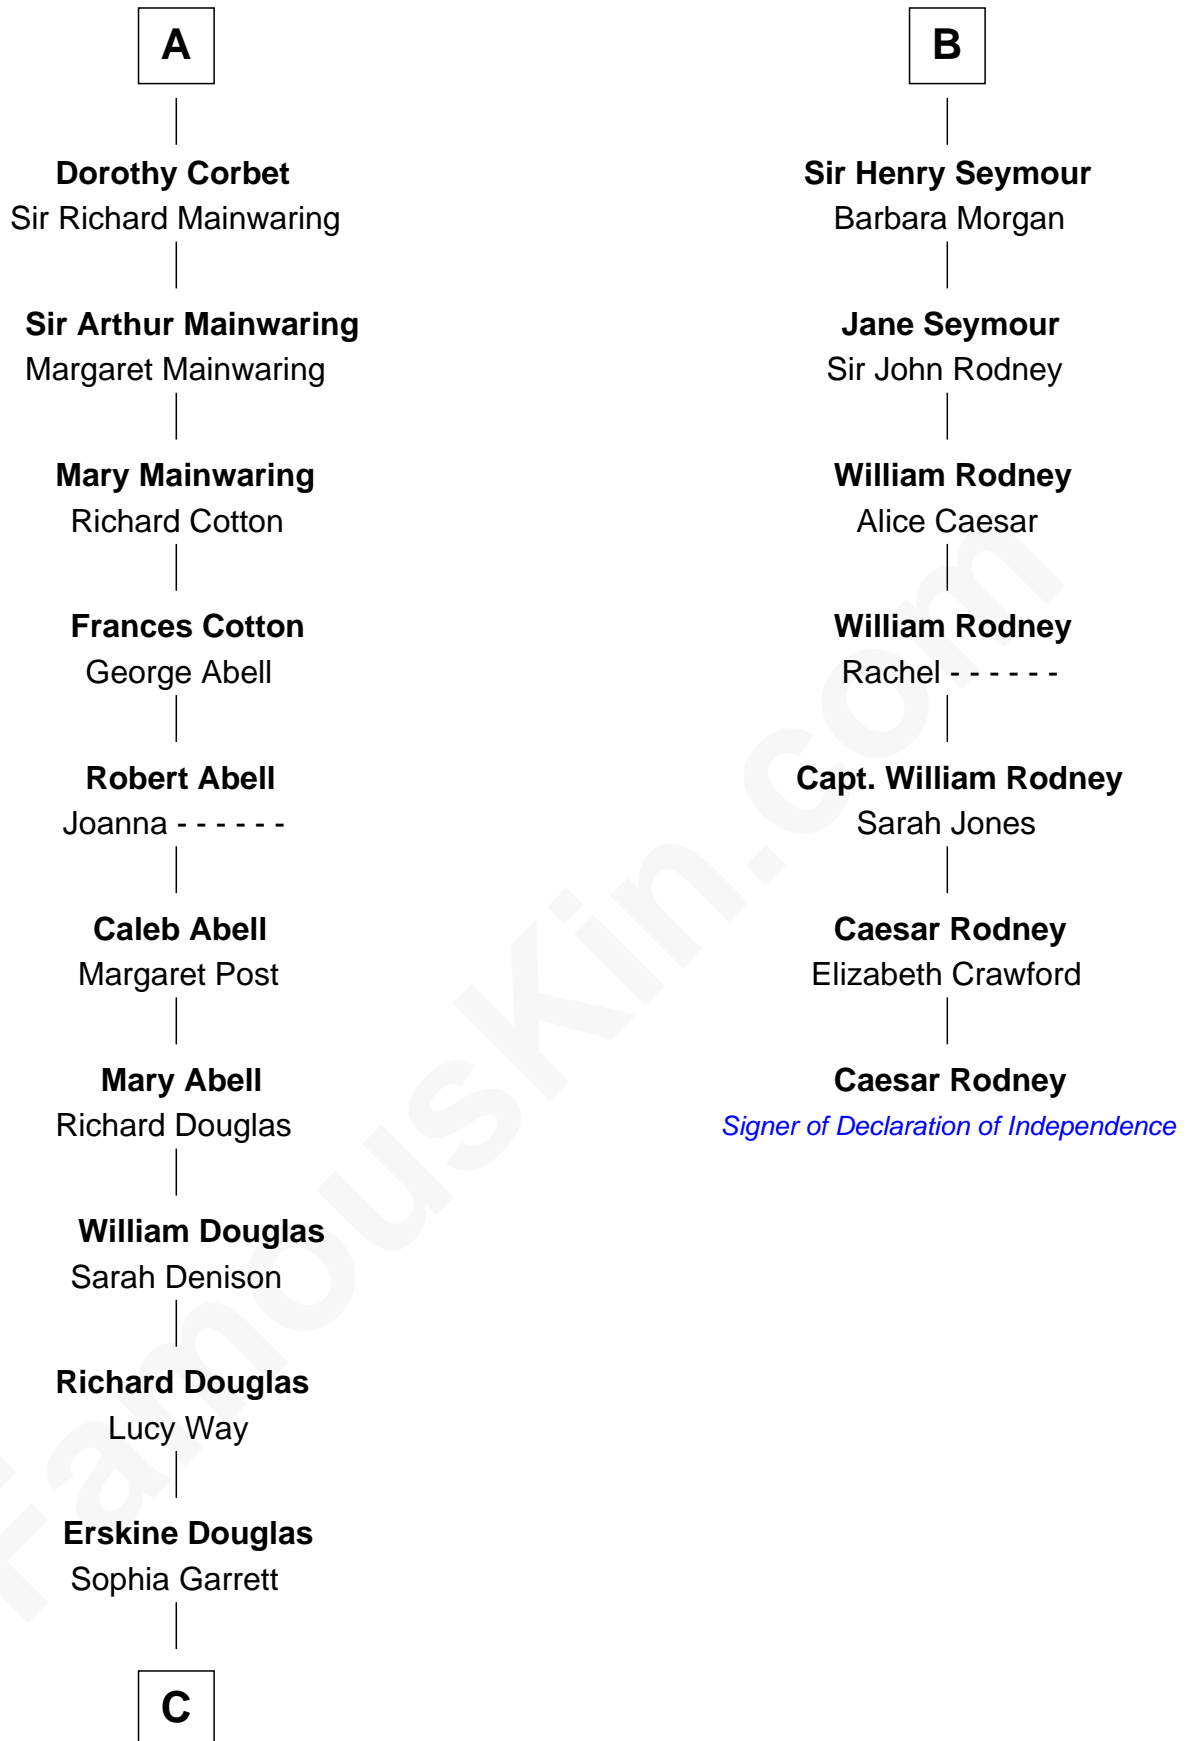

# FamousKin.com Relationship Chart of

**Illeana Douglas**

*TV and Movie Actress*

13th cousin 8 times removed of

**Caesar Rodney**

*Signer of the Declaration of Independence*

**Henry Plantagenet**

Maud de Chaworth

**C**

**Emma Jane Douglas**  
Col. George Taliaferro Shackelford

**Lena Priscilla Shackelford**  
Edouard Gregory Hesselberg

**Melvyn Edouard Hesselberg**  
Rosalind Hightower

**Gregory Hesselberg**  
Joan Georgescu