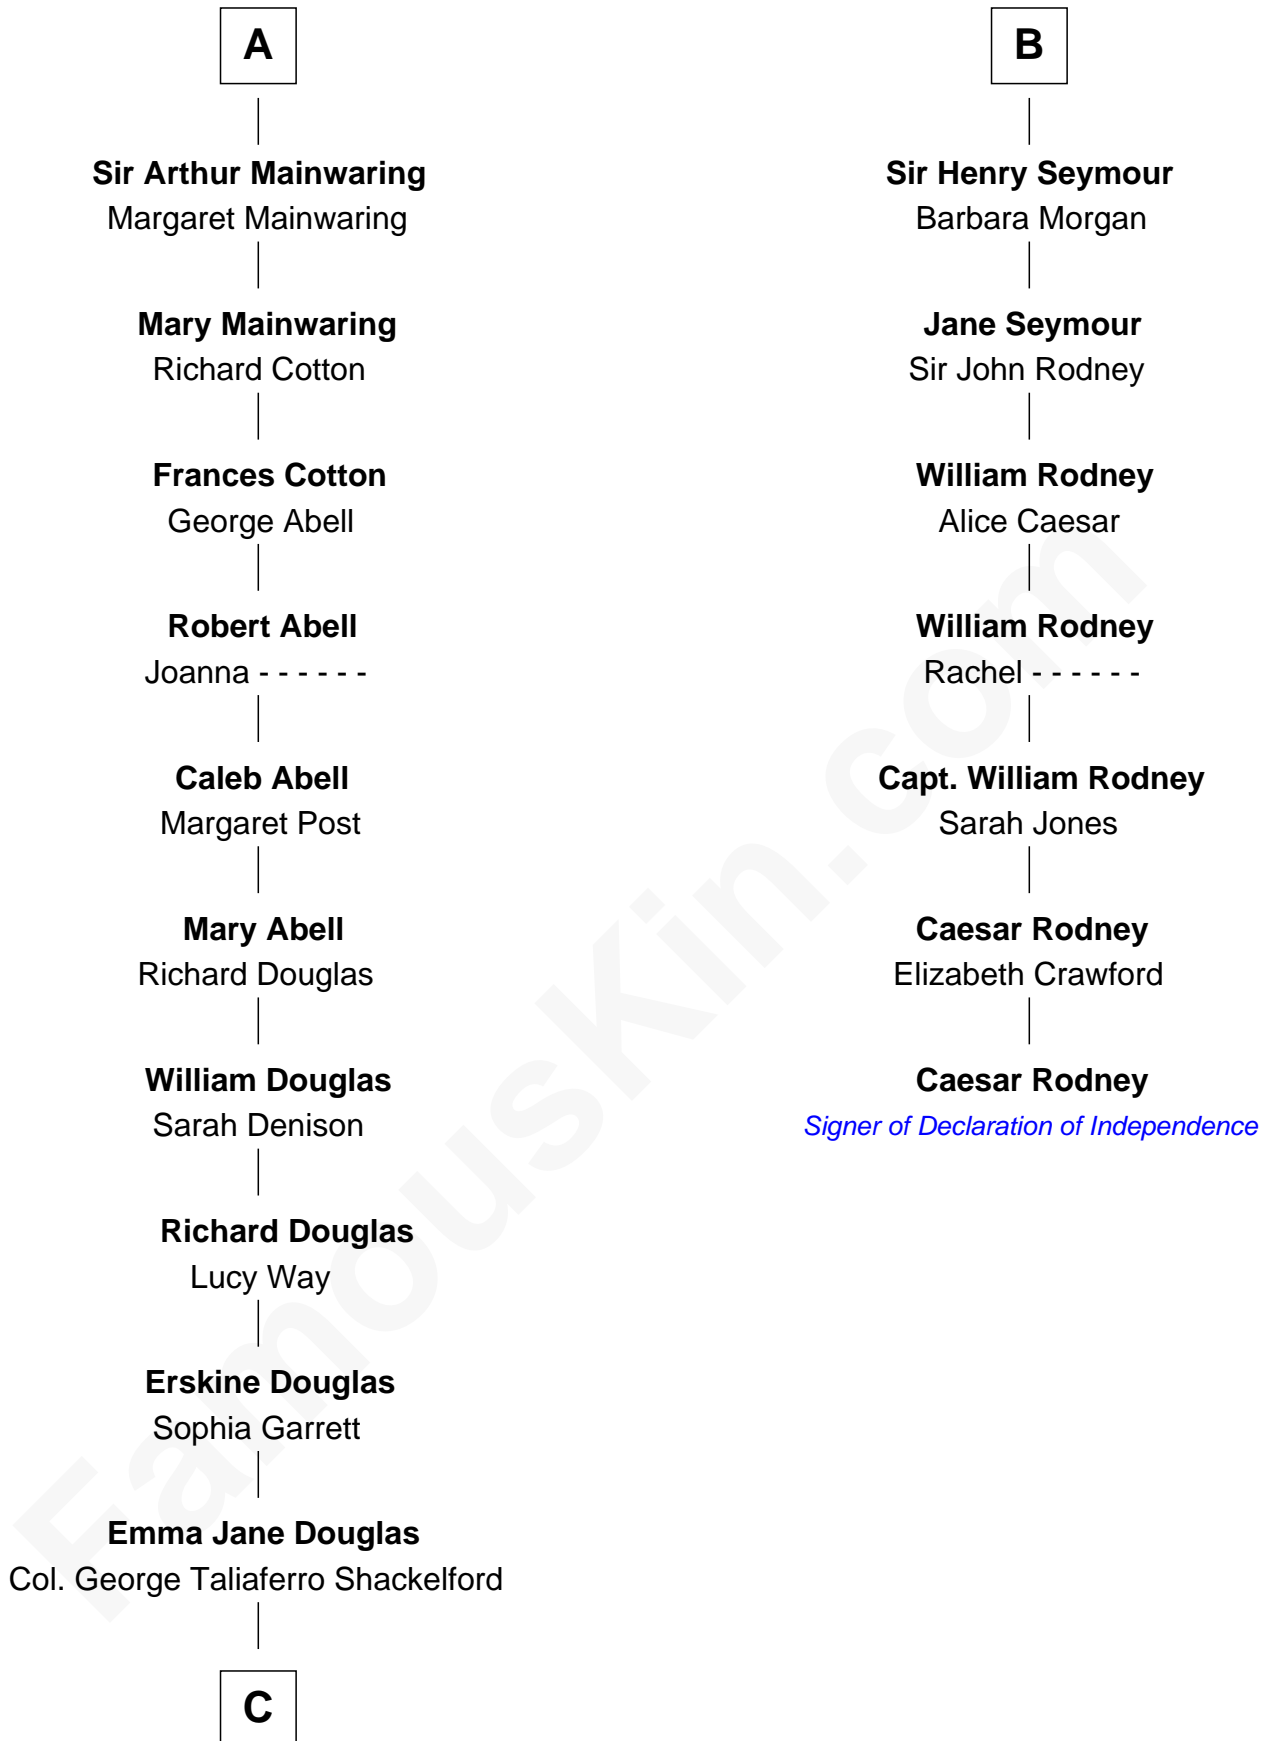

FamousKin.com Relationship Chart of

Illeana Douglas

TV and Movie Actress

13th cousin 7 times removed of

Caesar Rodney

Signer of the Declaration of Independence

C

—
Lena Priscilla Shackelford
Edouard Gregory Hesselberg

—
Melvyn Edouard Hesselberg
Rosalind Hightower

—
Gregory Hesselberg
Joan Georgescu

—
Illeana Douglas
TV and Movie Actress

FamousKin.com