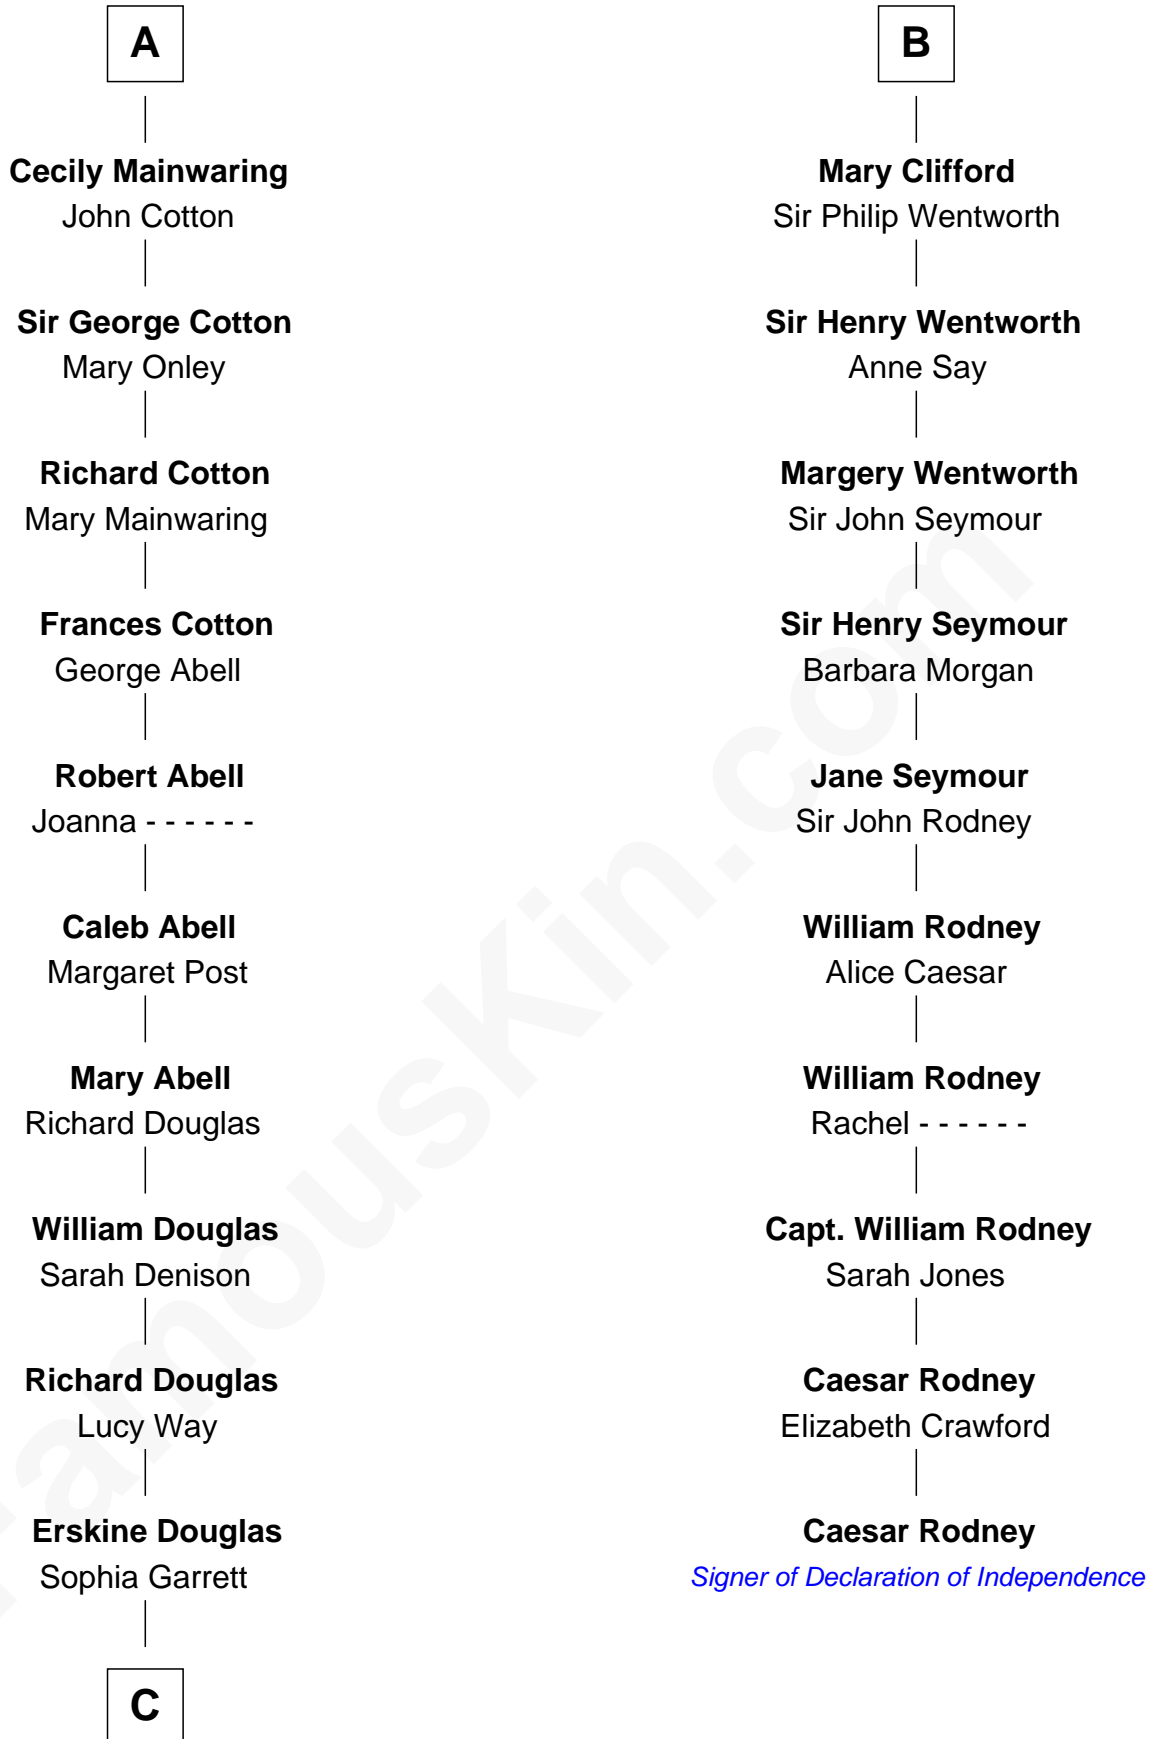

FamousKin.com Relationship Chart of

Illeana Douglas

TV and Movie Actress

16th cousin 5 times removed of

Caesar Rodney

Signer of the Declaration of Independence

Sir Roger de Quincy

Helen of Galloway

C

Emma Jane Douglas
Col. George Taliaferro Shackelford

Lena Priscilla Shackelford
Edouard Gregory Hesselberg

Melvyn Edouard Hesselberg
Rosalind Hightower

Gregory Hesselberg
Joan Georgescu

Illeana Douglas
TV and Movie Actress