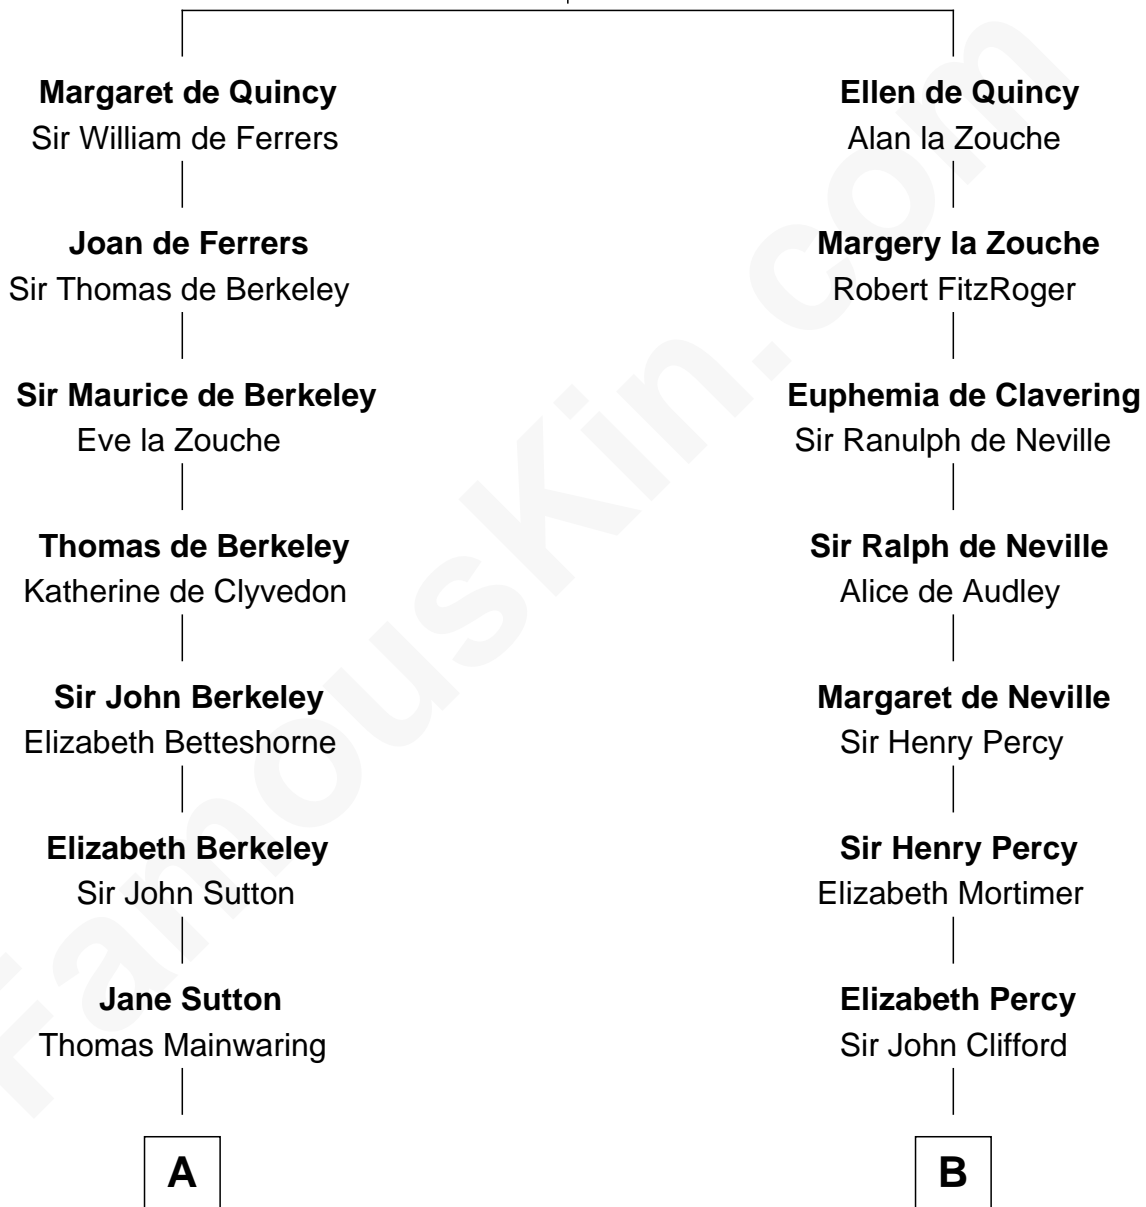

FamousKin.com Relationship Chart of

Illeana Douglas

TV and Movie Actress

16th cousin 5 times removed of

Caesar Rodney

Signer of the Declaration of Independence

Sir Roger de Quincy

Helen of Galloway

C

Emma Jane Douglas
Col. George Taliaferro Shackelford

Lena Priscilla Shackelford
Edouard Gregory Hesselberg

Melvyn Edouard Hesselberg
Rosalind Hightower

Gregory Hesselberg
Joan Georgescu

Illeana Douglas
TV and Movie Actress