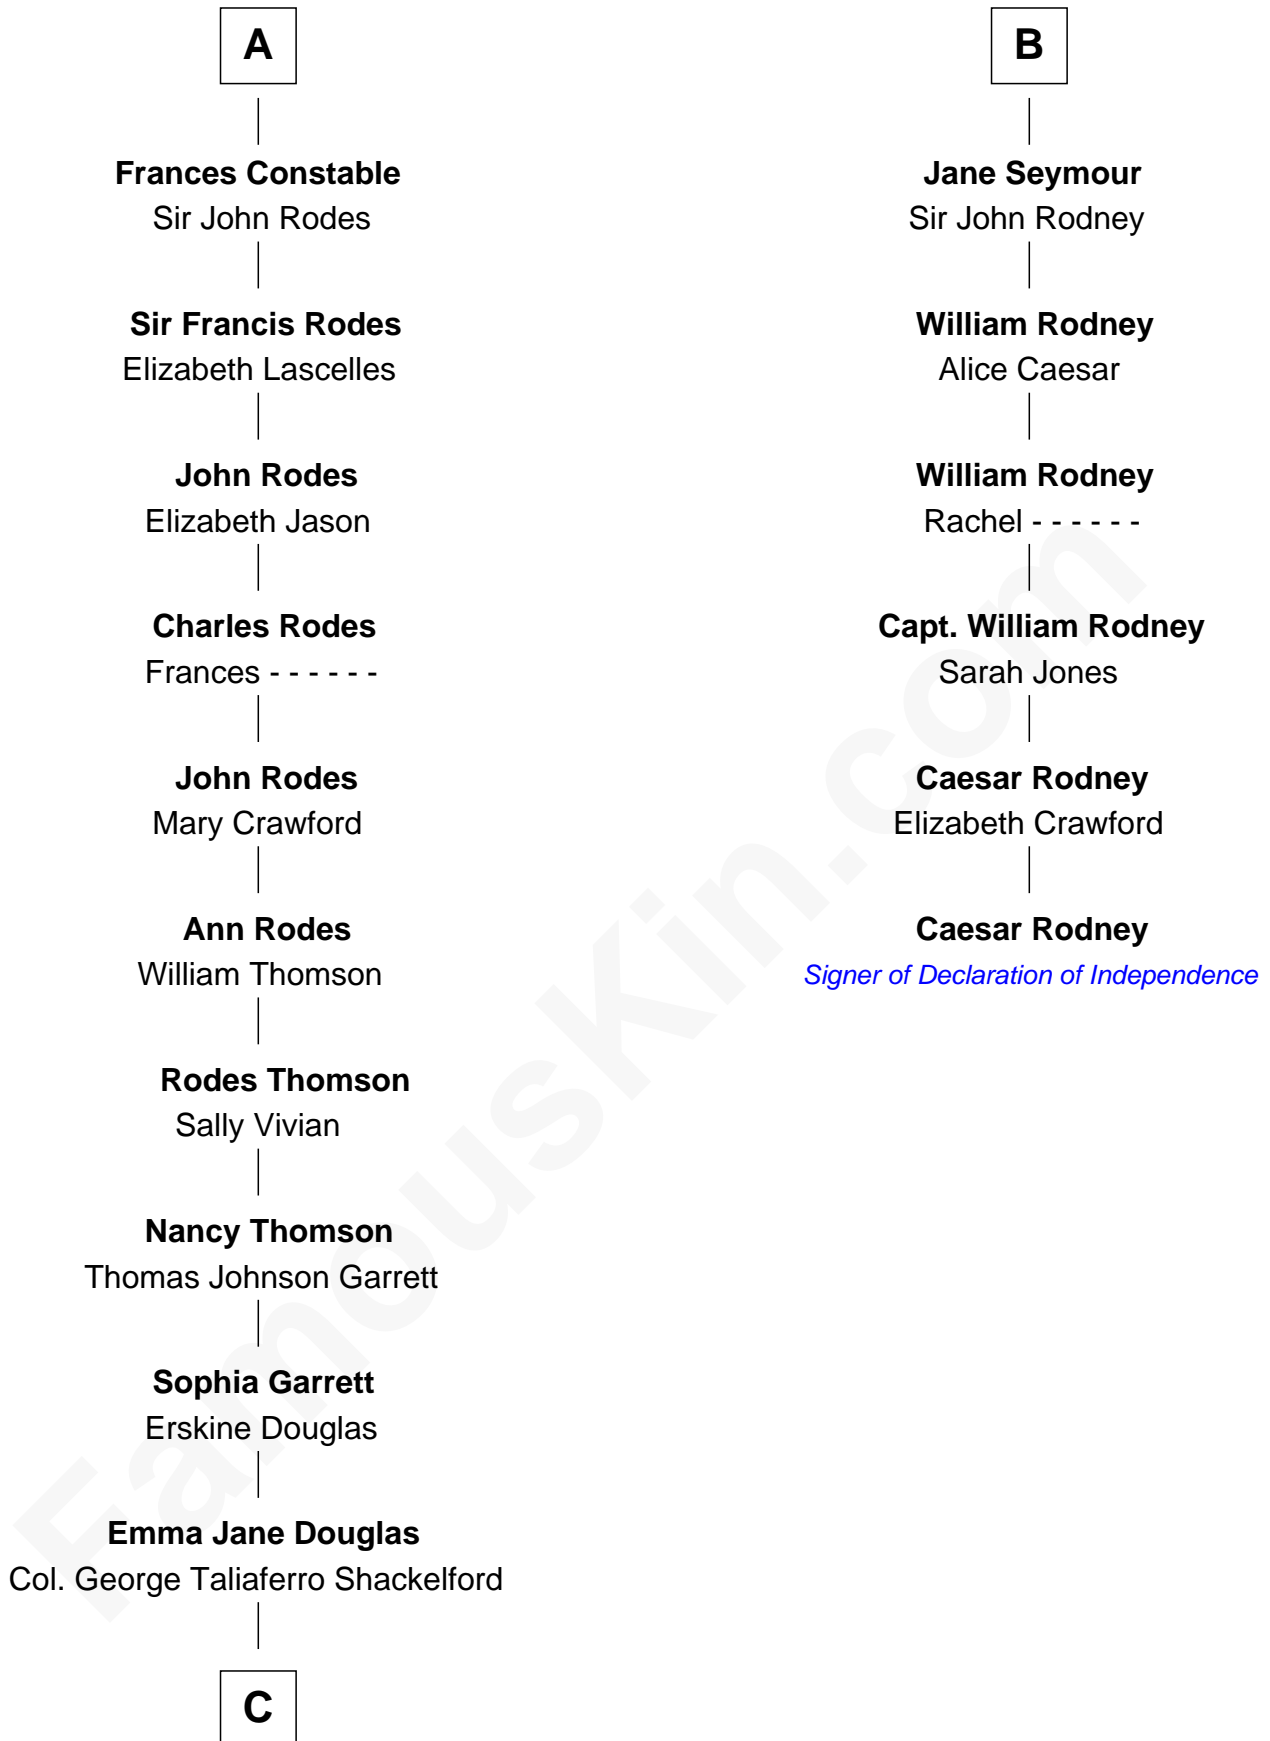

FamousKin.com Relationship Chart of

Ileana Douglas

TV and Movie Actress

12th cousin 8 times removed of

Caesar Rodney

Signer of the Declaration of Independence

Sir William Deincourt

Milicent la Zouche

Margaret Deincourt

Sir Robert de Tibetot

Elizabeth de Tibetot

Sir Philip le Despencer

Margery Despencer

Sir Roger Wentworth

Agnes Wentworth

Sir Robert Constable

Sir Robert de Tibetot

Elizabeth de Tibetot

Sir Philip le Despencer

Margery Despencer

Sir Roger Wentworth

Sir Philip Wentworth

Mary Clifford

Sir Henry Wentworth

Anne Say

Margery Wentworth

Sir John Seymour

Sir Henry Seymour

Barbara Morgan

B

C

—
Lena Priscilla Shackelford
Edouard Gregory Hesselberg