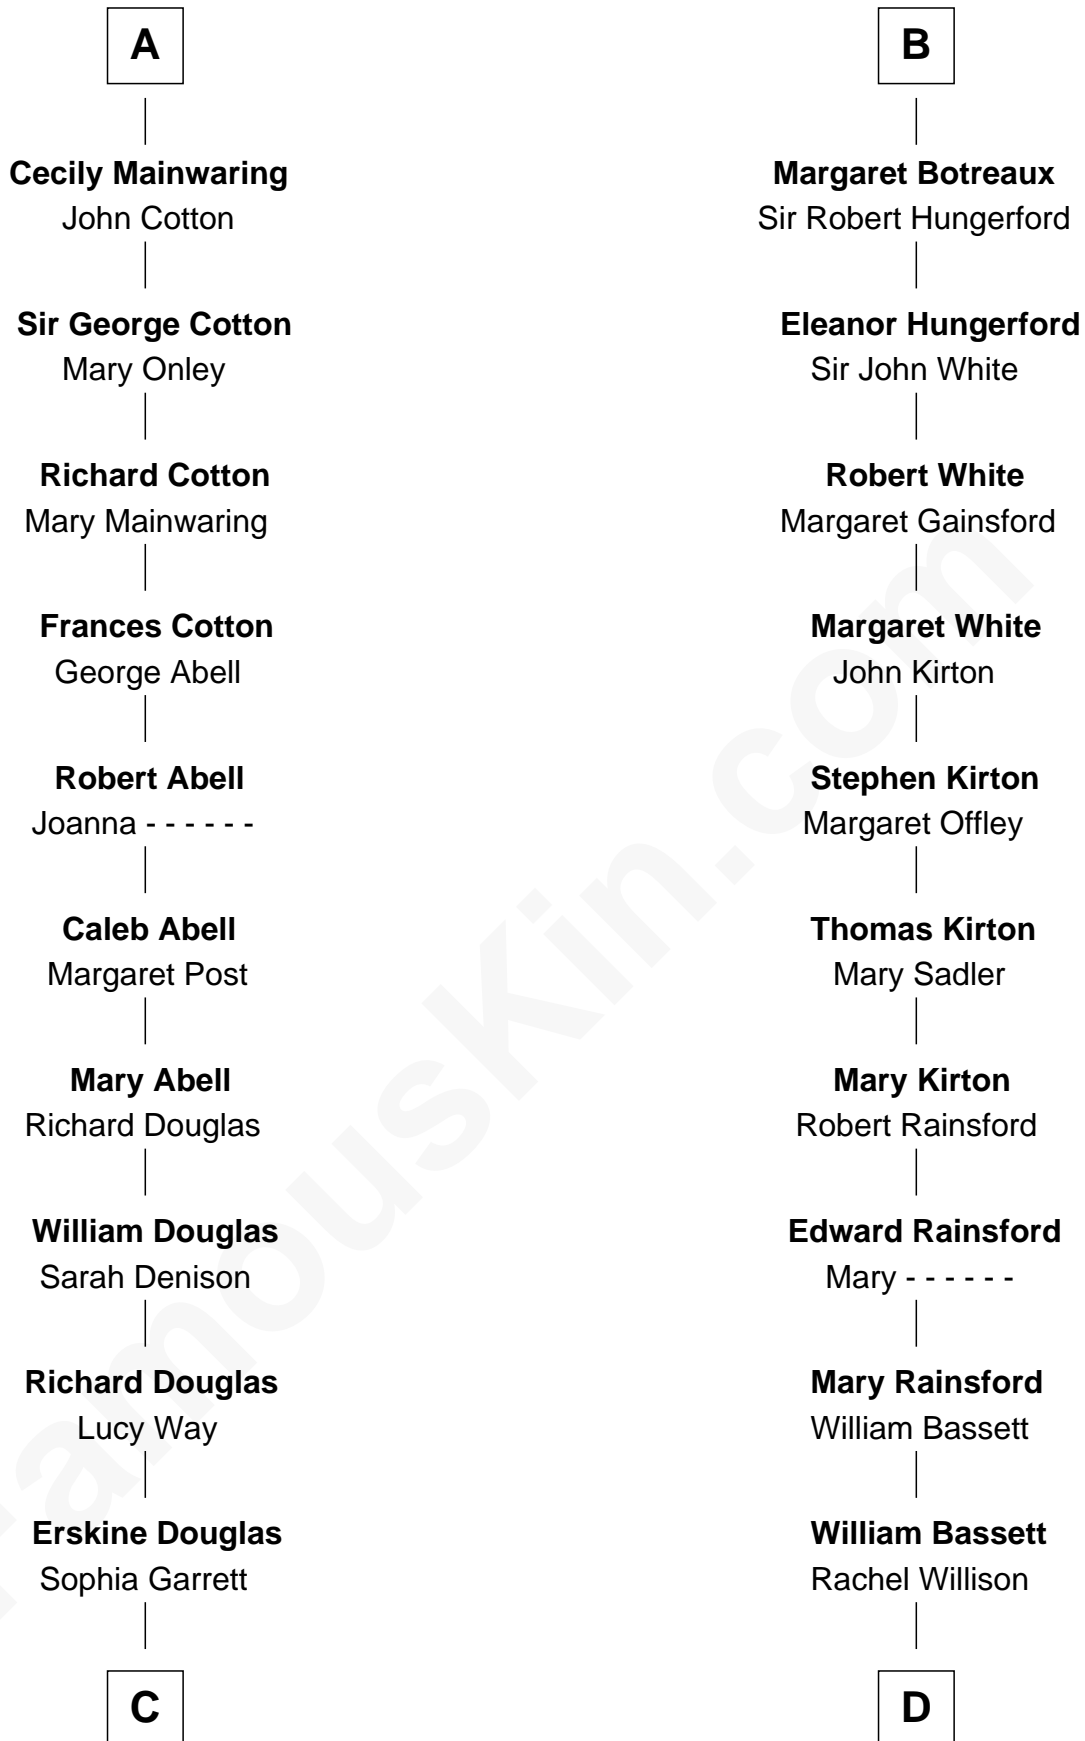

# FamousKin.com Relationship Chart of

**Illeana Douglas**

*TV and Movie Actress*

21st cousin of

**Sir Charles Tupper**

*6th Prime Minister of Canada*

**Sir Roger de Quincy**

*Helen of Galloway*

**Sir John Berkeley**

*Elizabeth Betteshorne*

**Elizabeth Berkeley**

*Sir John Sutton*

**Jane Sutton**

*Thomas Mainwaring*

**A**

**Elisabeth de Quincy**

*Margaret de Vere*

**Sir John de Beaumont**

*Katherine de Everingham*

**Elizabeth Beaumont**

*Sir William Botreaux*

**B**

**C**

**Emma Jane Douglas**  
Col. George Taliaferro Shackelford

**Lena Priscilla Shackelford**  
Edouard Gregory Hesselberg

**Melvyn Edouard Hesselberg**  
Rosalind Hightower

**Gregory Hesselberg**  
Joan Georgescu

**Illeana Douglas**  
*TV and Movie Actress*

**D**

**William Bassett**  
Abigail Bourne