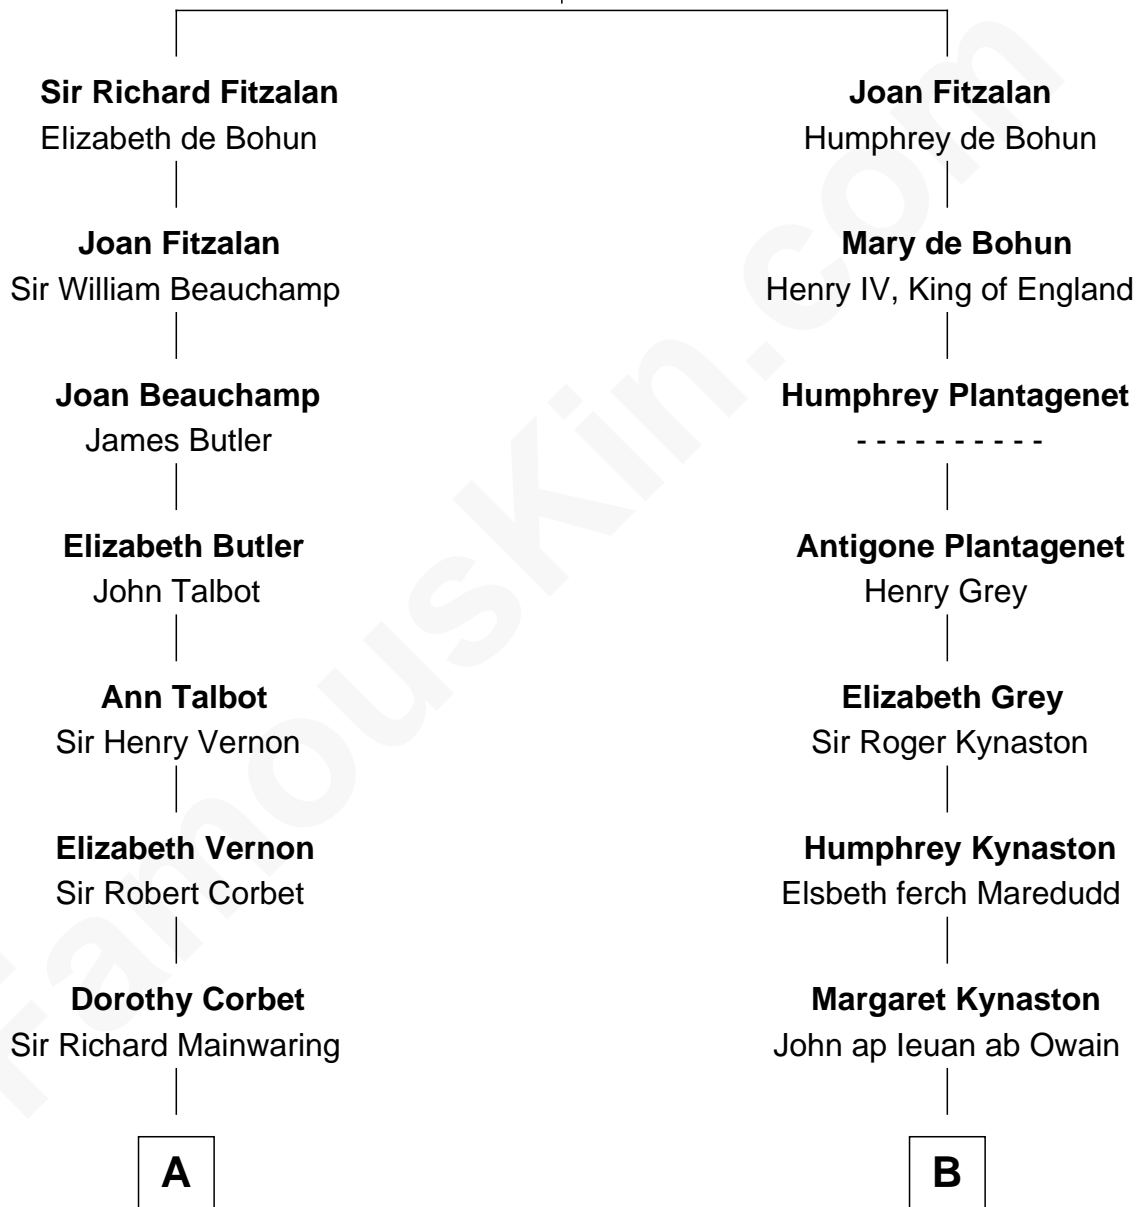

FamousKin.com Relationship Chart of

Illeana Douglas

TV and Movie Actress

20th cousin of

Christopher Reeve

Movie Actor

Richard Fitzalan
Eleanor Plantagenet

C

Lena Priscilla Shackelford
Edouard Gregory Hesselberg

Melvyn Edouard Hesselberg
Rosalind Hightower

Gregory Hesselberg
Joan Georgescu

Illeana Douglas
TV and Movie Actress

D

Augustus Henry Reeve
Margaretta Willis Baldwin