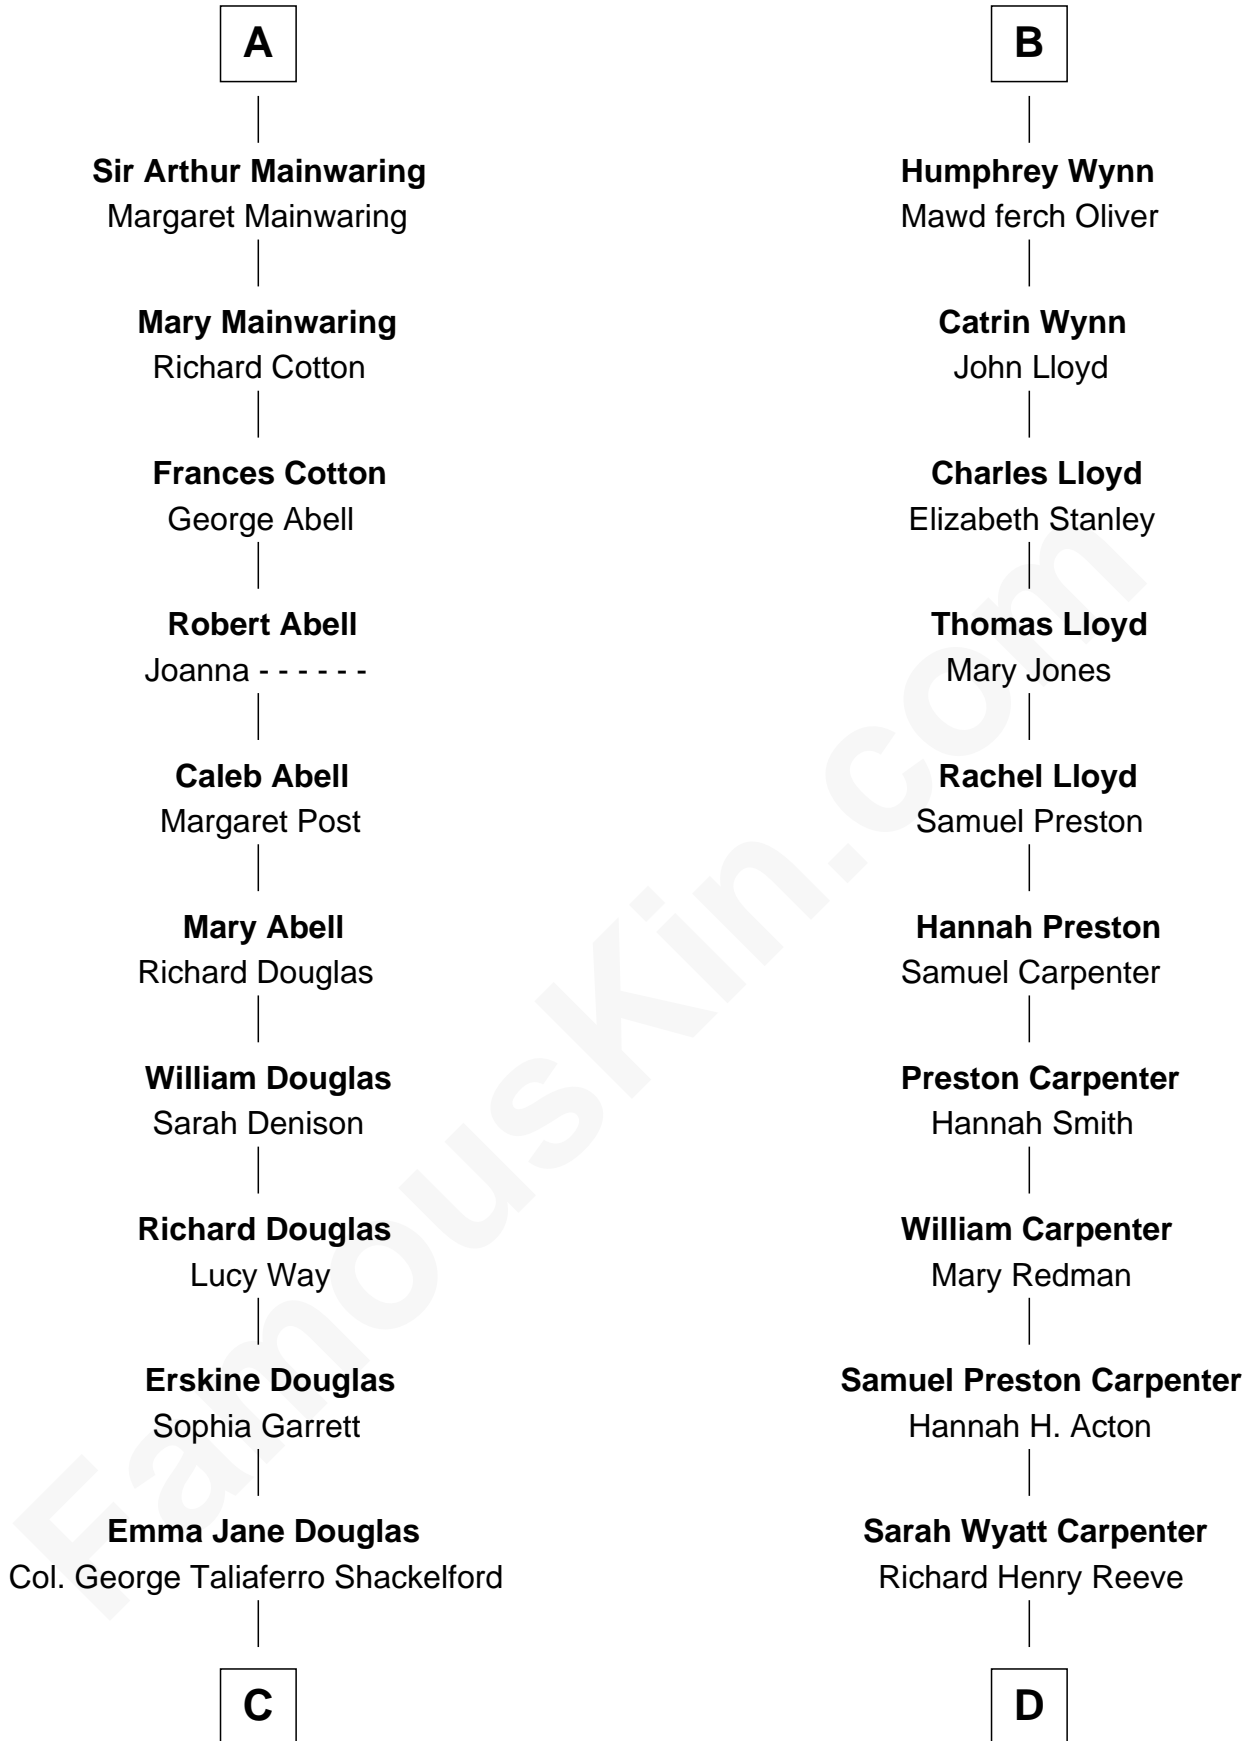

FamousKin.com Relationship Chart of

Illeana Douglas

TV and Movie Actress

20th cousin of

Christopher Reeve

Movie Actor

Richard Fitzalan
Eleanor Plantagenet

C

Lena Priscilla Shackelford
Edouard Gregory Hesselberg

Melvyn Edouard Hesselberg
Rosalind Hightower

Gregory Hesselberg
Joan Georgescu

Illeana Douglas
TV and Movie Actress

D

Augustus Henry Reeve
Margaretta Willis Baldwin