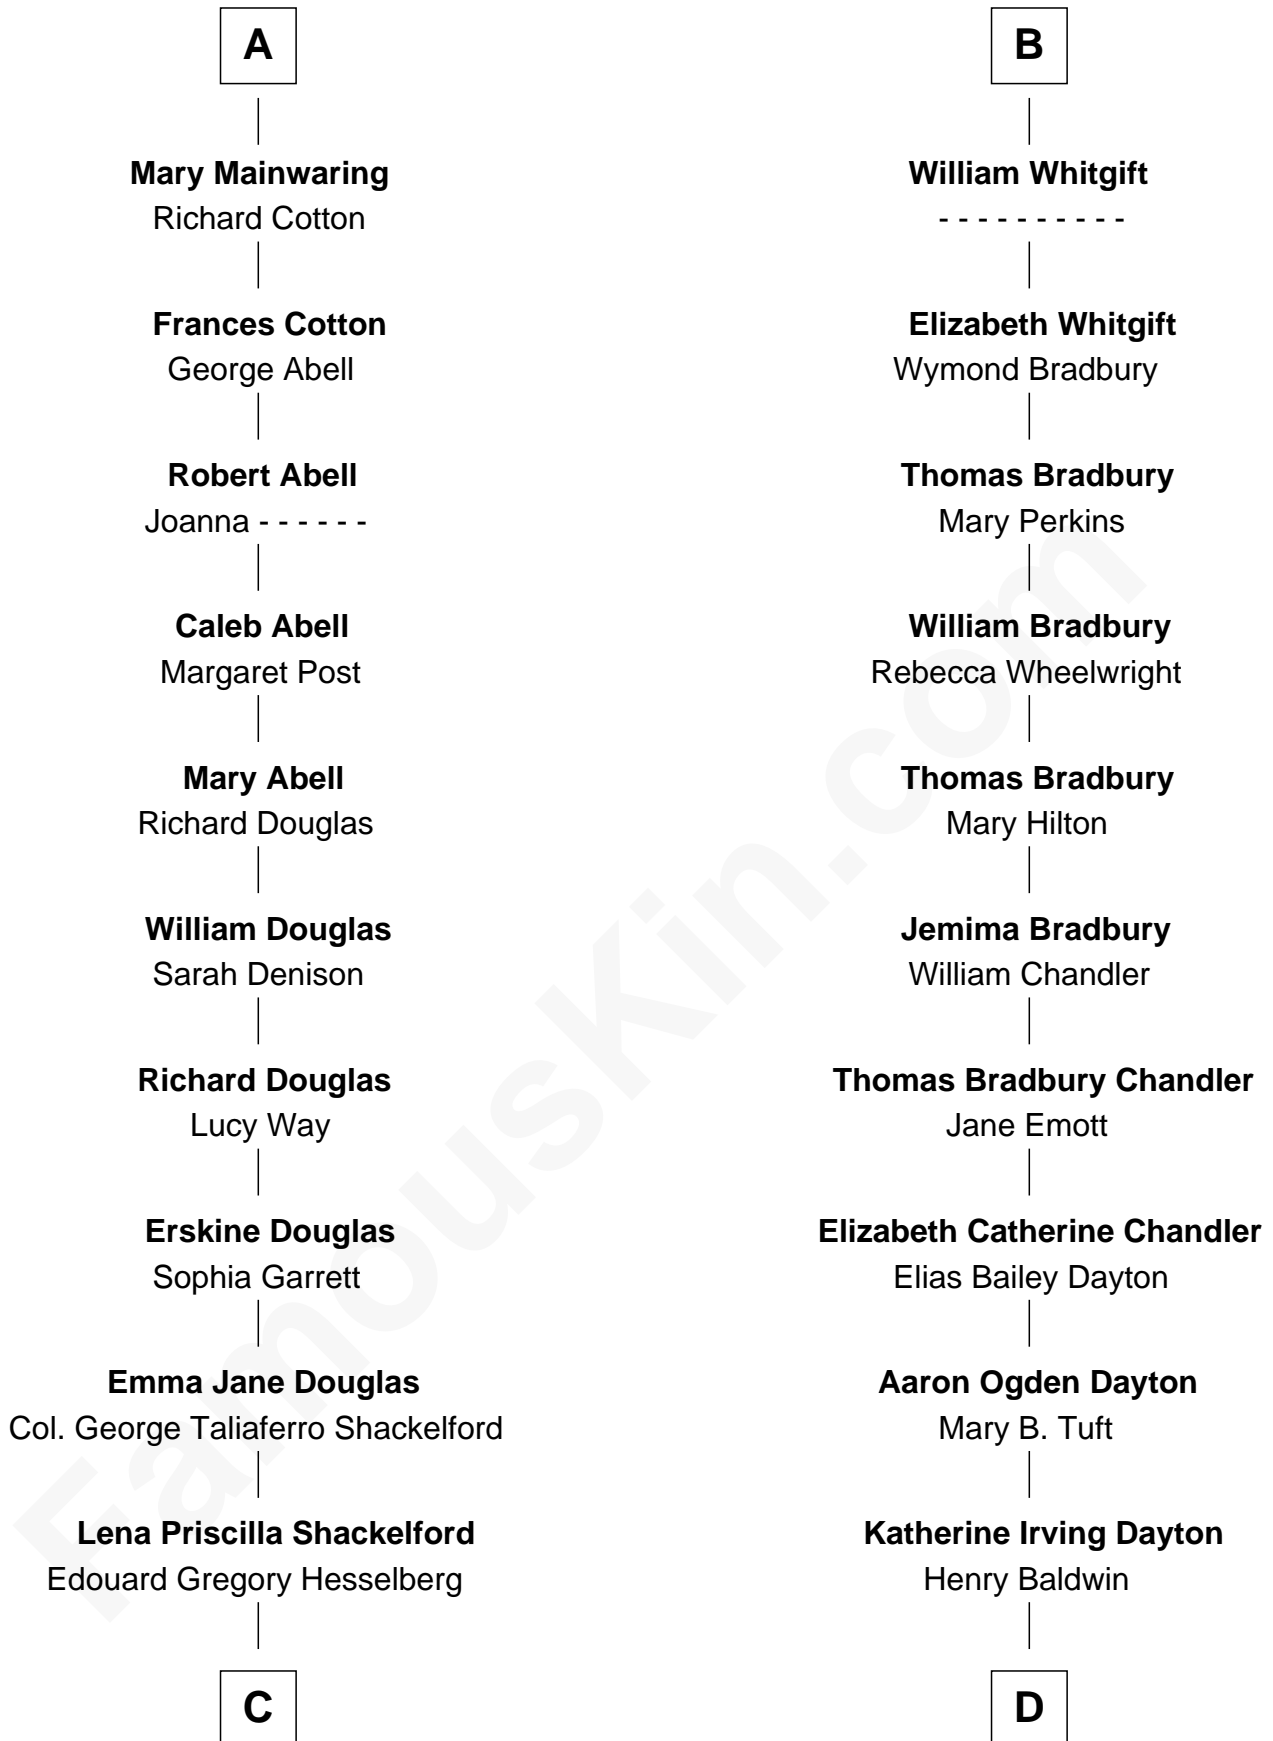

# FamousKin.com Relationship Chart of

**Illeana Douglas**

*TV and Movie Actress*

19th cousin 1 time removed of

**Christopher Reeve**

*Movie Actor*

**John de Welles**

Maud de Roos

**C**

**Melvyn Edouard Hesselberg**

Rosalind Hightower

**Gregory Hesselberg**

Joan Georgescu

**Illeana Douglas**

*TV and Movie Actress*

**D**