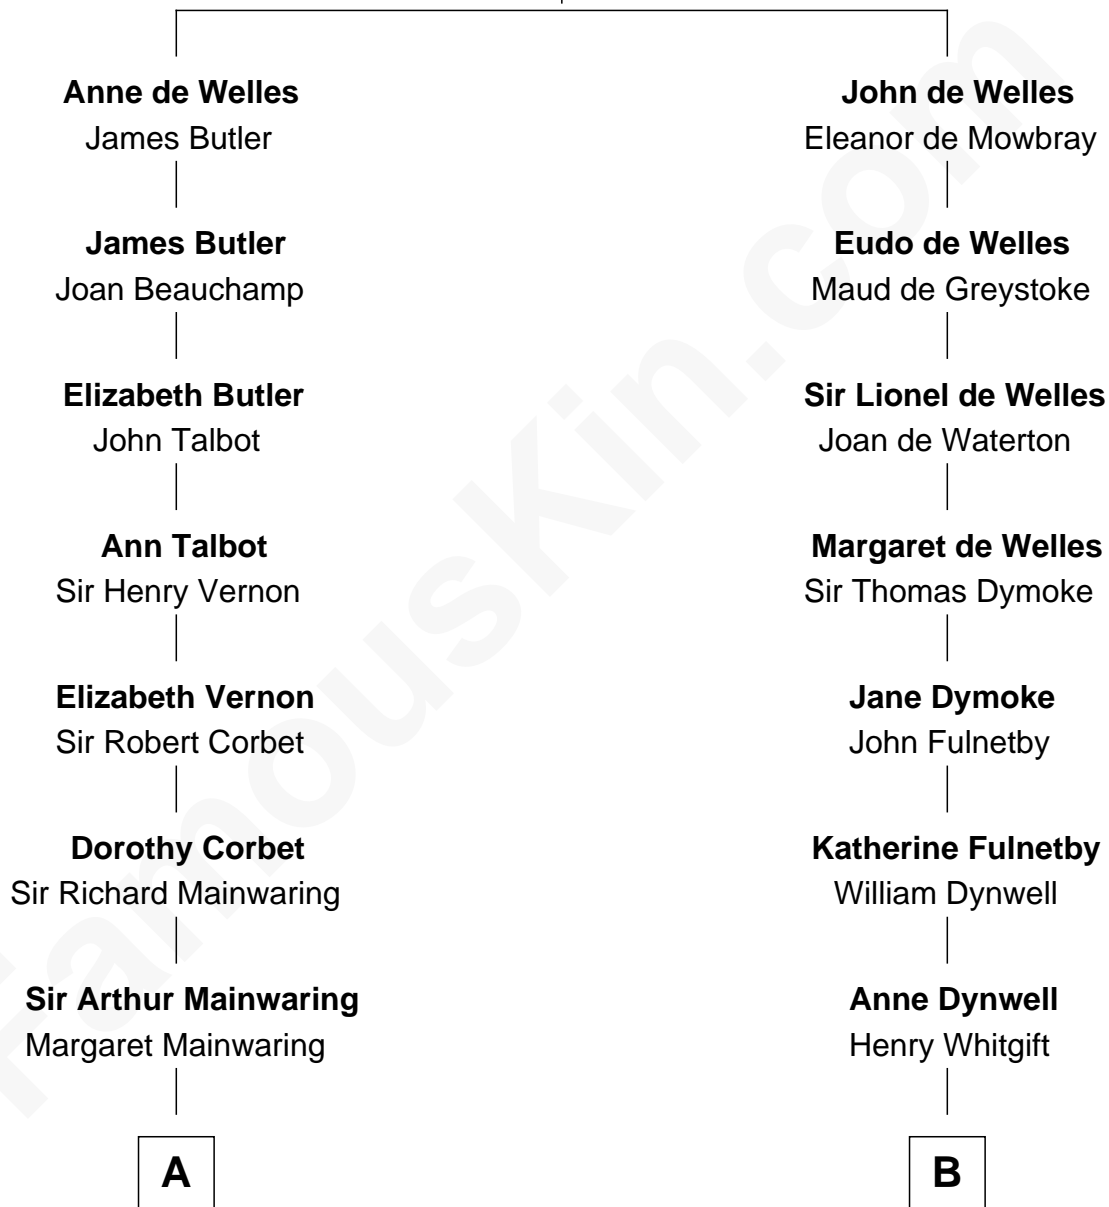

# FamousKin.com Relationship Chart of

**Illeana Douglas**

*TV and Movie Actress*

19th cousin 1 time removed of

**Christopher Reeve**

*Movie Actor*

**John de Welles**

Maud de Roos

**C**

**Melvyn Edouard Hesselberg**

Rosalind Hightower

**Gregory Hesselberg**

Joan Georgescu

**Illeana Douglas**

*TV and Movie Actress*

**D**

**Margaretta Willis Baldwin**

Augustus Henry Reeve

**Richard Henry Reeve**

Anne Conrad D'Olier

**Franklin D'Olier Reeve**

Barbara Pitney Lamb

**Christopher Reeve**

*Movie Actor*