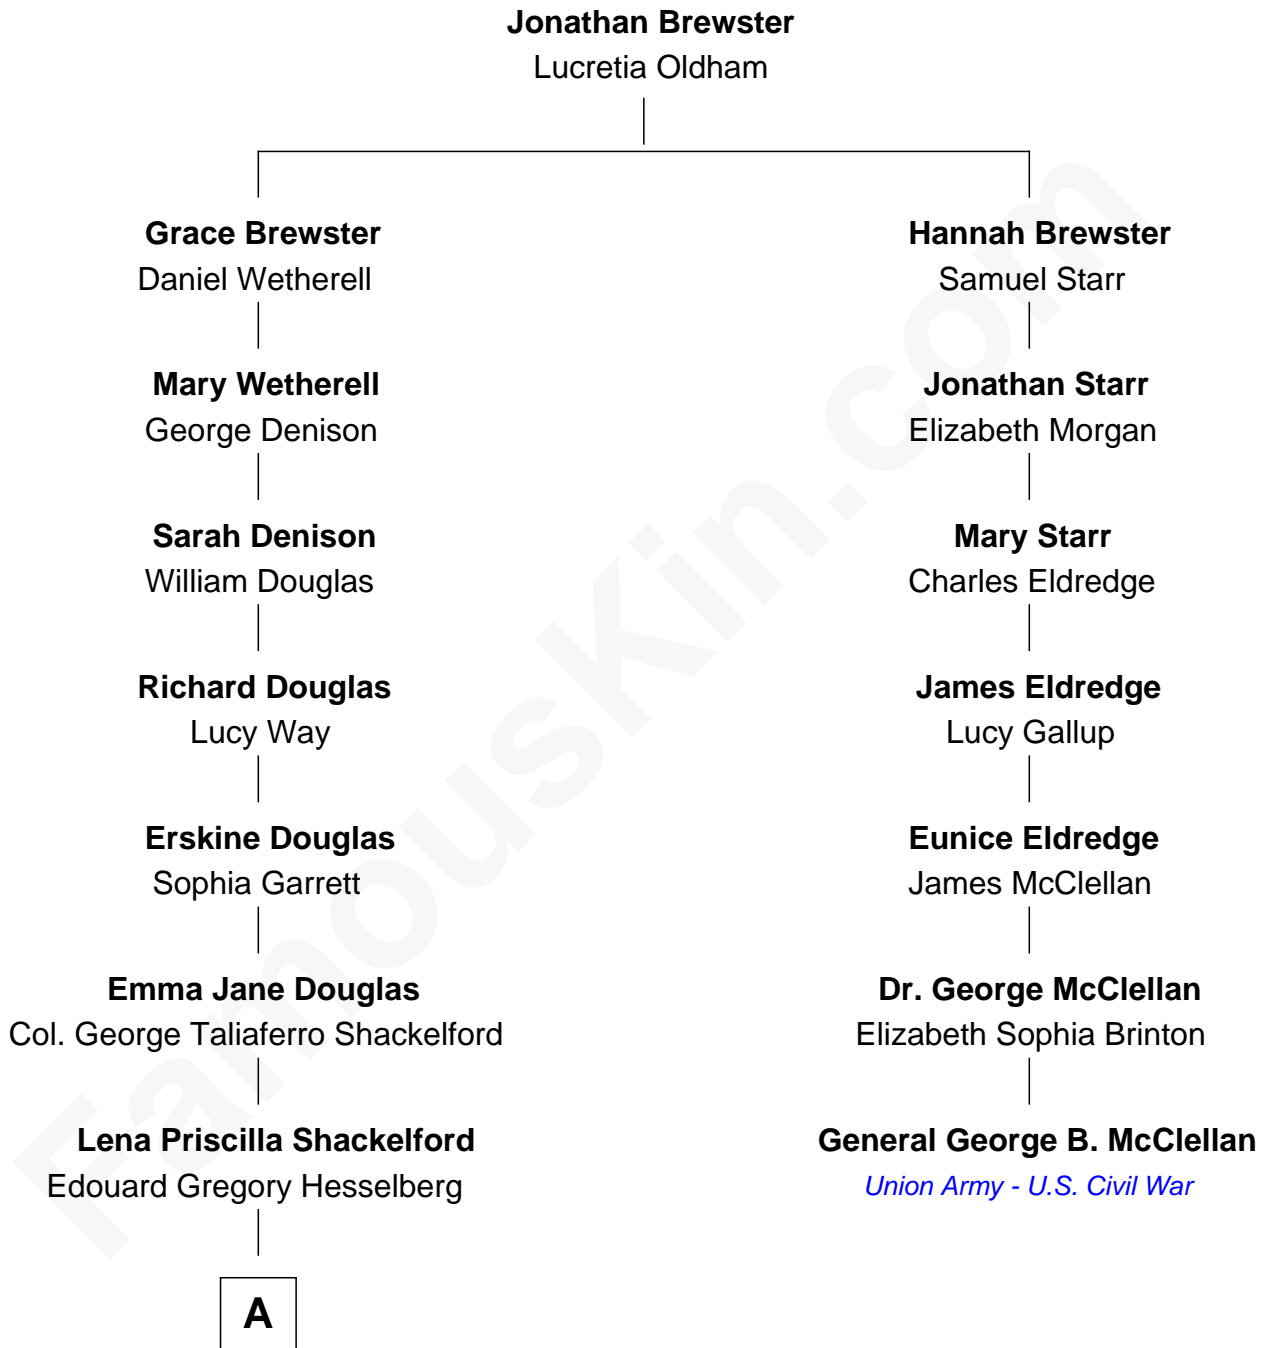

# FamousKin.com Relationship Chart of

**Ileana Douglas**

*TV and Movie Actress*

6th cousin 3 times removed of

**General George B. McClellan**

*Union Army - U.S. Civil War*

A

—  
**Melvyn Edouard Hesselberg**

Rosalind Hightower

—  
**Gregory Hesselberg**

Joan Georgescu

—  
**Illeana Douglas**

*TV and Movie Actress*