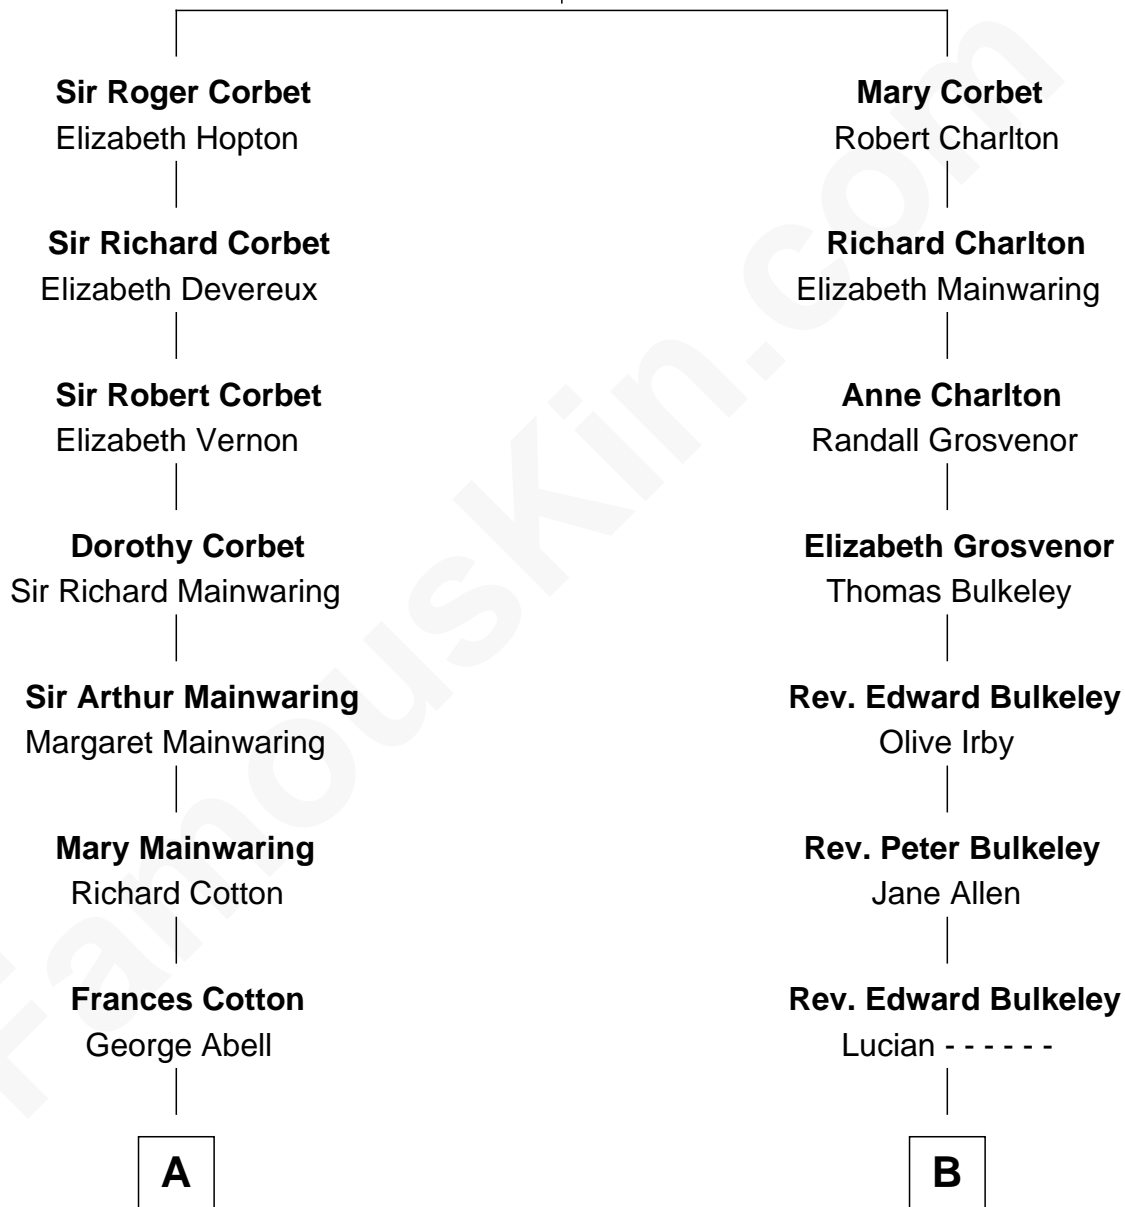

FamousKin.com Relationship Chart of

Illeana Douglas

TV and Movie Actress

16th cousin 1 time removed of

George H. W. Bush

41st U.S. President

Sir Robert Corbet

Margaret - - - - -

Illeana Douglas photo by [Lan Bui](#) (CC BY-SA 2.0)